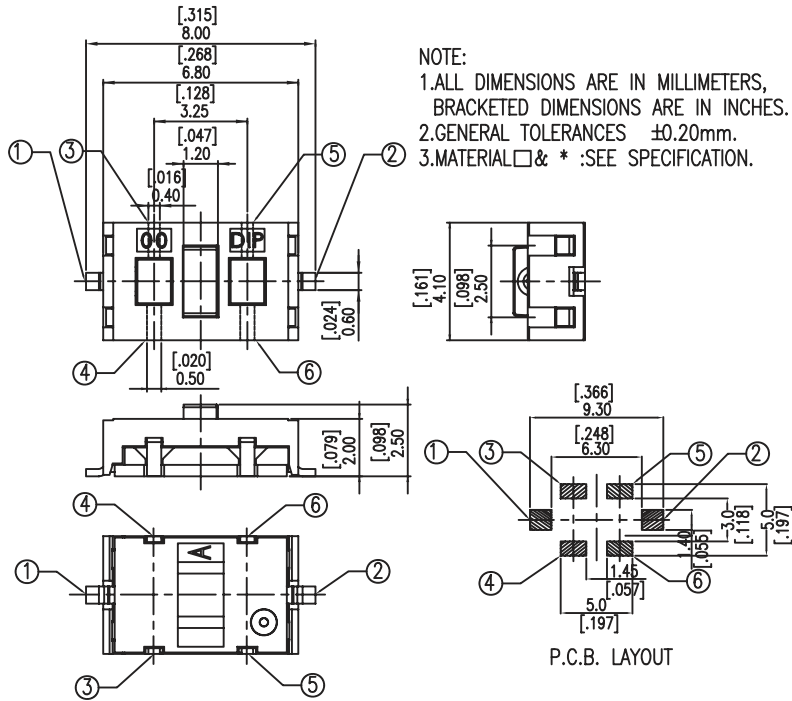

# TML MTA Series Tact Switches

TML-3WRO

NO.	LED COLOR
X	NON-LED
R	RED
O	SOFT ORANGE
G	GREEN
B	BLUE
S	AMBER

CIRCUIT DIAGRAM

TML MTA Tact Switches

MTA-NC-V

Crest Technologies Pty Ltd. www.cresttech.com.au sales@cresttech.com.au +61 3 9873 8830