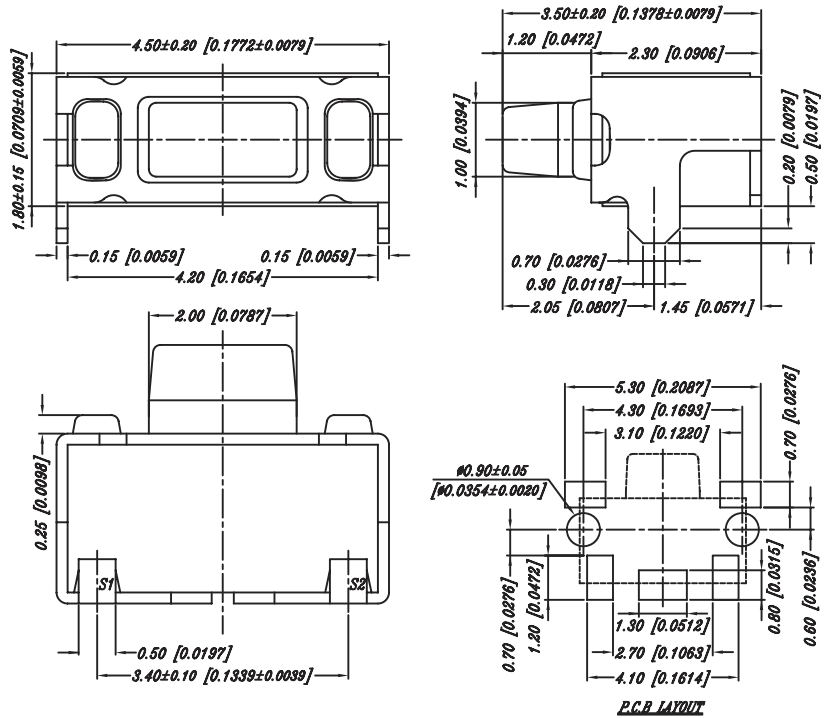

# TML MTA Series Tact Switches

TML-3WRO

NO.	LED COLOR
X	NON-LED
R	RED
O	SOFT ORANGE
G	GREEN
B	BLUE
S	AMBER

CIRCUIT DIAGRAM

TML MTA Tact Switches

MTA-NC-V

Crest Technologies Pty Ltd. www.cresttech.com.au sales@cresttech.com.au +61 3 9873 8830