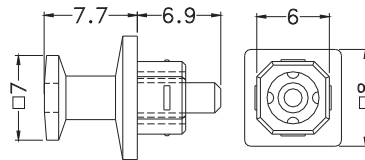

PHOTO TR. HOUSING

- ┆ MATERIAL:ABS(UL)
- ┆ FLAME CLASS :94HB
- ┆ COLOR:BLACK
- ┆ UNIT:mm

PART NO	PACKAGE
YPOPCC-1	1000