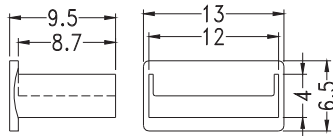

USB HOUSING

- ┆ MATERIAL:PP
- ┆ COLOR:COMPUTER
- ┆ UNIT:mm

PART NO	PACKAGE
YPUSCBC-4	1000