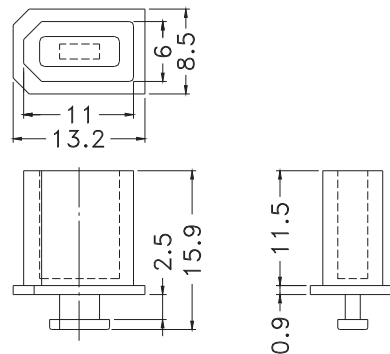

CONNECTOR COVER

- ┆ MATERIAL:PE
- ┆ COLOR:DARK GRAY
- ┆ UNIT:mm

PART NO	PACKAGE
YPCVCR-1394	1000

PART NO	PACKAGE
YPCVCR-1394-1	1000

CONNECTOR COVER

- ┆ MATERIAL:PE
- ┆ COLOR:DARK GRAY
- ┆ UNIT:mm

PART NO	PACKAGE
YPCVCR-1394S	1000

POWER CONNECTOR COVER

- ┆ MATERIAL:PE+EVA
- ┆ COLOR:YELLOW
- ┆ UNIT:mm

PART NO	PACKAGE
YPPLCC-1	500

DOOR LATCH

- ┆ CLIP MATERIAL:NYLON 66UL94V-2/
PC UL94V-2
- ┆ PIN MATERIAL:NYLON 66 UL94V-2
- ┆ COLOR:BLACK/WHITE/NATURAL
- ┆ UNIT:mm

PLUNGER HEAD STYLE			
DL-1/DL-6	DL-2	DL-3/DL-4	DL-5
			
$\phi 9.4$	$\phi 15.8$	$\phi 8.3$	$\phi 6.4$
6.2	9.5	7.0	6.35
DL-10	DL-9	DL-7	
			
$\phi 8$	$\phi 8.4$	$\phi 16$	
6.7	6.9	9.5	

PART NO	L	T	G	HOLE		PACKAGE
				A BOARD	B BOARD	
YPDLC-1	11.1	1.6	2.0~4.2	$\square 7.5$	$\square 8.0$	500
YPDLC-2						
YPDLC-3	10.4	1.6	2.0~4.2	$\square 6.0 \sim \square 6.1$	$\square 6.4$	
YPDLC-4	11.4	2.5	3.0~5.2			
YPDLC-5	9.5	1.6	2.0~3.6	$\square 4.5$	$\square 4.8$	
YPDLC-6	12.0	2.4	3.5	$\square 6.6$	$\square 7.8$	
YPDLC-7						
YPDLC-9	13.0	4.3	6.9	$\square 6.0$	$\square 6.35$	
YPDLC-10	11.0	2.0	5.5	$\square 6.0$	$\square 6.4 \sim 6.5$	