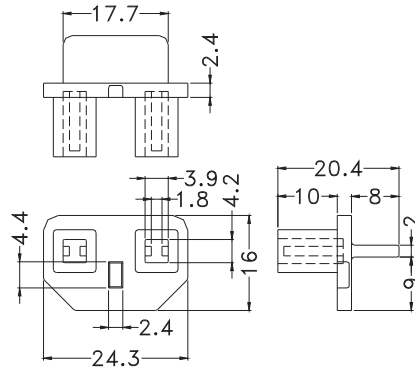

## CONNECTOR COVER

- ┆ MATERIAL:PE
- ┆ COLOR:DARK GRAY
- ┆ UNIT:mm

PART NO	PACKAGE
YPCVCR-1394S	1000

# POWER CONNECTOR COVER

- ┆ MATERIAL:PE+EVA
- ┆ COLOR:YELLOW
- ┆ UNIT:mm

PART NO	PACKAGE
YPPLCC-1	500