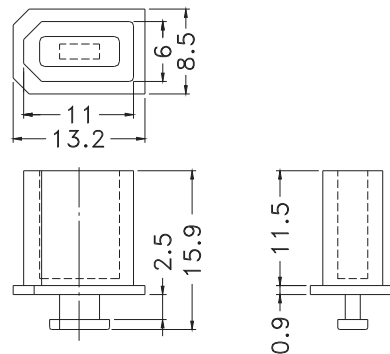

## CONNECTOR COVER

- ┆ MATERIAL:PE
- ┆ COLOR:DARK GRAY
- ┆ UNIT:mm

PART NO	PACKAGE
YPCVCR-1394	1000

PART NO	PACKAGE
YPCVCR-1394-1	1000

## CONNECTOR COVER

- ┆ MATERIAL:PE
- ┆ COLOR:DARK GRAY
- ┆ UNIT:mm

PART NO	PACKAGE
YPCVCR-1394S	1000