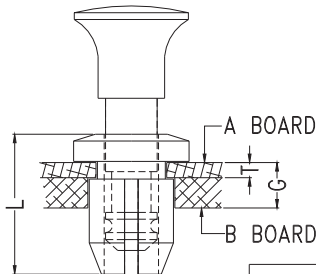

CONNECTOR COVER

- ┆ MATERIAL:PE
- ┆ COLOR:DARK GRAY
- ┆ UNIT:mm

PART NO	PACKAGE
YPCVCR-1394	1000

PART NO	PACKAGE
YPCVCR-1394-1	1000

CONNECTOR COVER

- ┆ MATERIAL:PE
- ┆ COLOR:DARK GRAY
- ┆ UNIT:mm

PART NO	PACKAGE
YPCVCR-1394S	1000

POWER CONNECTOR COVER

- ┆ MATERIAL:PE+EVA
- ┆ COLOR:YELLOW
- ┆ UNIT:mm

PART NO	PACKAGE
YPPLCC-1	500

DOOR LATCH

- ┆ CLIP MATERIAL:NYLON 66UL94V-2/
PC UL94V-2
- ┆ PIN MATERIAL:NYLON 66 UL94V-2
- ┆ COLOR:BLACK/WHITE/NATURAL
- ┆ UNIT:mm

PLUNGER HEAD STYLE			
DL-1/DL-6	DL-2	DL-3/DL-4	DL-5
			
$\phi 9.4$	$\phi 15.8$	$\phi 8.3$	$\phi 6.4$
6.2	9.5	7.0	6.35
DL-10	DL-9	DL-7	
			
$\phi 8$	$\phi 8.4$	$\phi 16$	
6.7	6.9	9.5	

PART NO	L	T	G	HOLE		PACKAGE
				A BOARD	B BOARD	
YPDLC-1	11.1	1.6	2.0~4.2	$\square 7.5$	$\square 8.0$	500
YPDLC-2						
YPDLC-3	10.4	1.6	2.0~4.2	$\square 6.0 \sim \square 6.1$	$\square 6.4$	
YPDLC-4	11.4	2.5	3.0~5.2			
YPDLC-5	9.5	1.6	2.0~3.6	$\square 4.5$	$\square 4.8$	
YPDLC-6	12.0	2.4	3.5	$\square 6.6$	$\square 7.8$	
YPDLC-7						
YPDLC-9	13.0	4.3	6.9	$\square 6.0$	$\square 6.35$	
YPDLC-10	11.0	2.0	5.5	$\square 6.0$	$\square 6.4 \sim 6.5$	