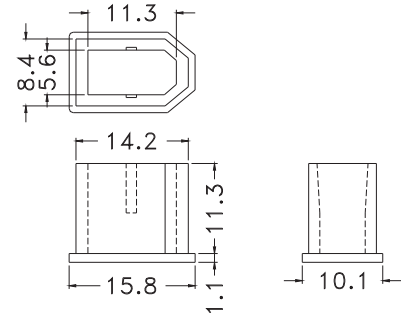

PART NO	PACKAGE
YPOPCC-1	1000

CONNECTOR COVER

- ┆ MATERIAL:ABS(UL)
- ┆ COLOR:BLACK
- ┆ UNIT:mm

PART NO	PACKAGE
YPPJCC-45	500

CONNECTOR COVER

- ┆ MATERIAL:ABS(UL)
- ┆ COLOR:BLACK
- ┆ UNIT:mm

PART NO	PACKAGE
YPPJCS-45	500

CONNECTOR COVER

- ┆ MATERIAL:PE
- ┆ COLOR:DARK GRAY
- ┆ UNIT:mm

PART NO	PACKAGE
YPCVCR-1394	1000

PART NO	PACKAGE
YPCVCR-1394-1	1000

CONNECTOR COVER

- ┆ MATERIAL:PE
- ┆ COLOR:DARK GRAY
- ┆ UNIT:mm

PART NO	PACKAGE
YPCVCR-1394S	1000

POWER CONNECTOR COVER

- ┆ MATERIAL:PE+EVA
- ┆ COLOR:YELLOW
- ┆ UNIT:mm

PART NO	PACKAGE
YPPLCC-1	500

DOOR LATCH

- ┆ CLIP MATERIAL:NYLON 66UL94V-2/
PC UL94V-2
- ┆ PIN MATERIAL:NYLON 66 UL94V-2
- ┆ COLOR:BLACK/WHITE/NATURAL
- ┆ UNIT:mm

PLUNGER HEAD STYLE			
DL-1/DL-6	DL-2	DL-3/DL-4	DL-5
			
$\phi 9.4$	$\phi 15.8$	$\phi 8.3$	$\phi 6.4$
6.2	9.5	7.0	6.35
DL-10	DL-9	DL-7	
			
$\phi 8$	$\phi 8.4$	$\phi 16$	
6.7	6.9	9.5	

PART NO	L	T	G	HOLE		PACKAGE
				A BOARD	B BOARD	
YPDLC-1	11.1	1.6	2.0~4.2	$\square 7.5$	$\square 8.0$	500
YPDLC-2						
YPDLC-3	10.4	1.6	2.0~4.2	$\square 6.0 \sim \square 6.1$	$\square 6.4$	
YPDLC-4	11.4	2.5	3.0~5.2			
YPDLC-5	9.5	1.6	2.0~3.6	$\square 4.5$	$\square 4.8$	
YPDLC-6	12.0	2.4	3.5	$\square 6.6$	$\square 7.8$	
YPDLC-7						
YPDLC-9	13.0	4.3	6.9	$\square 6.0$	$\square 6.35$	
YPDLC-10	11.0	2.0	5.5	$\square 6.0$	$\square 6.4 \sim 6.5$	