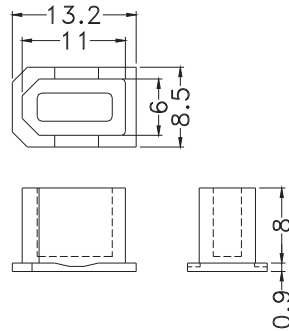

PART NO	PACKAGE
YPOPCC-1	1000

CONNECTOR COVER

- ┆ MATERIAL:ABS(UL)
- ┆ COLOR:BLACK
- ┆ UNIT:mm

PART NO	PACKAGE
YPPJCC-45	500

CONNECTOR COVER

- ┆ MATERIAL:ABS(UL)
- ┆ COLOR:BLACK
- ┆ UNIT:mm

PART NO	PACKAGE
YPPJCS-45	500

CONNECTOR COVER

- ┆ MATERIAL:PE
- ┆ COLOR:DARK GRAY
- ┆ UNIT:mm

PART NO	PACKAGE
YPCVCR-1394	1000

PART NO	PACKAGE
YPCVCR-1394-1	1000

CONNECTOR COVER

- ┆ MATERIAL:PE
- ┆ COLOR:DARK GRAY
- ┆ UNIT:mm

PART NO	PACKAGE
YPCVCR-1394S	1000

POWER CONNECTOR COVER

- ┆ MATERIAL:PE+EVA
- ┆ COLOR:YELLOW
- ┆ UNIT:mm

PART NO	PACKAGE
YPPLCC-1	500

DOOR LATCH

- ┆ CLIP MATERIAL:NYLON 66UL94V-2/
PC UL94V-2
- ┆ PIN MATERIAL:NYLON 66 UL94V-2
- ┆ COLOR:BLACK/WHITE/NATURAL
- ┆ UNIT:mm

PLUNGER HEAD STYLE			
DL-1/DL-6	DL-2	DL-3/DL-4	DL-5
			
$\phi 9.4$	$\phi 15.8$	$\phi 8.3$	$\phi 6.4$
6.2	9.5	7.0	6.35
DL-10	DL-9	DL-7	
			
$\phi 8$	$\phi 8.4$	$\phi 16$	
6.7	6.9	9.5	

PART NO	L	T	G	HOLE		PACKAGE
				A BOARD	B BOARD	
YPDLC-1	11.1	1.6	2.0~4.2	$\square 7.5$	$\square 8.0$	500
YPDLC-2						
YPDLC-3	10.4	1.6	2.0~4.2	$\square 6.0 \sim \square 6.1$	$\square 6.4$	
YPDLC-4	11.4	2.5	3.0~5.2			
YPDLC-5	9.5	1.6	2.0~3.6	$\square 4.5$	$\square 4.8$	
YPDLC-6	12.0	2.4	3.5	$\square 6.6$	$\square 7.8$	
YPDLC-7						
YPDLC-9	13.0	4.3	6.9	$\square 6.0$	$\square 6.35$	
YPDLC-10	11.0	2.0	5.5	$\square 6.0$	$\square 6.4 \sim 6.5$	