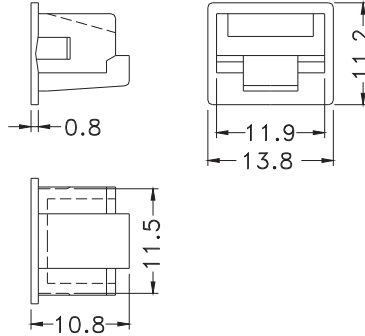

PART NO	PACKAGE
YPOPCC-1	1000

CONNECTOR COVER

- ┆ MATERIAL:ABS(UL)
- ┆ COLOR:BLACK
- ┆ UNIT:mm

PART NO	PACKAGE
YPPJCC-45	500

CONNECTOR COVER

- ┆ MATERIAL:ABS(UL)
- ┆ COLOR:BLACK
- ┆ UNIT:mm

PART NO	PACKAGE
YPPJCS-45	500

PLUNGER HEAD STYLE			
DL-1/DL-6	DL-2	DL-3/DL-4	DL-5
			
$\phi 9.4$	$\phi 15.8$	$\phi 8.3$	$\phi 6.4$
6.2	9.5	7.0	6.35
DL-10	DL-9	DL-7	
			
$\phi 8$	$\phi 8.4$	$\phi 16$	
6.7	6.9	9.5	

PART NO	L	T	G	HOLE		PACKAGE
				A BOARD	B BOARD	
YPDLC-1	11.1	1.6	2.0~4.2	$\square 7.5$	$\square 8.0$	500
YPDLC-2						
YPDLC-3	10.4	1.6	2.0~4.2	$\square 6.0 \sim \square 6.1$	$\square 6.4$	
YPDLC-4	11.4	2.5	3.0~5.2			
YPDLC-5	9.5	1.6	2.0~3.6	$\square 4.5$	$\square 4.8$	
YPDLC-6	12.0	2.4	3.5	$\square 6.6$	$\square 7.8$	
YPDLC-7						
YPDLC-9	13.0	4.3	6.9	$\square 6.0$	$\square 6.35$	
YPDLC-10	11.0	2.0	5.5	$\square 6.0$	$\square 6.4 \sim 6.5$	