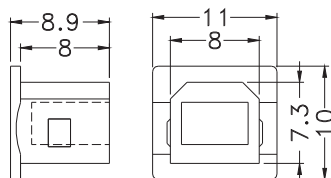

USB HOUSING

- ┆ MATERIAL:PP
- ┆ COLOR:COMPUTER
- ┆ UNIT:mm

PART NO	PACKAGE
YPUSCBC-3	1000