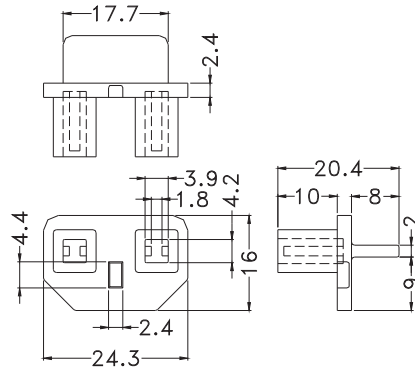

CONNECTOR COVER

- ┆ MATERIAL:PE
- ┆ COLOR:DARK GRAY
- ┆ UNIT:mm

PART NO	PACKAGE
YPCVCR-1394	1000

PART NO	PACKAGE
YPCVCR-1394-1	1000

CONNECTOR COVER

- ┆ MATERIAL:PE
- ┆ COLOR:DARK GRAY
- ┆ UNIT:mm

PART NO	PACKAGE
YPCVCR-1394S	1000

POWER CONNECTOR COVER

- ┆ MATERIAL:PE+EVA
- ┆ COLOR:YELLOW
- ┆ UNIT:mm

PART NO	PACKAGE
YPPLCC-1	500

DOOR LATCH

- ┆ CLIP MATERIAL:NYLON 66UL94V-2/
PC UL94V-2
- ┆ PIN MATERIAL:NYLON 66 UL94V-2
- ┆ COLOR:BLACK/WHITE/NATURAL
- ┆ UNIT:mm

PLUNGER HEAD STYLE			
DL-1/DL-6	DL-2	DL-3/DL-4	DL-5
			
$\phi 9.4$	$\phi 15.8$	$\phi 8.3$	$\phi 6.4$
6.2	9.5	7.0	6.35
DL-10	DL-9	DL-7	
			
$\phi 8$	$\phi 8.4$	$\phi 16$	
6.7	6.9	9.5	

PART NO	L	T	G	HOLE		PACKAGE
				A BOARD	B BOARD	
YPDLC-1	11.1	1.6	2.0~4.2	$\square 7.5$	$\square 8.0$	500
YPDLC-2						
YPDLC-3	10.4	1.6	2.0~4.2	$\square 6.0 \sim \square 6.1$	$\square 6.4$	
YPDLC-4	11.4	2.5	3.0~5.2			
YPDLC-5	9.5	1.6	2.0~3.6	$\square 4.5$	$\square 4.8$	
YPDLC-6	12.0	2.4	3.5	$\square 6.6$	$\square 7.8$	
YPDLC-7						
YPDLC-9	13.0	4.3	6.9	$\square 6.0$	$\square 6.35$	
YPDLC-10	11.0	2.0	5.5	$\square 6.0$	$\square 6.4 \sim 6.5$	