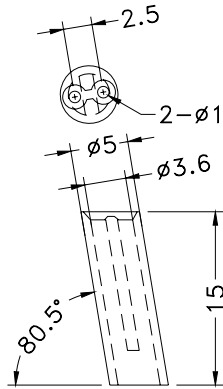

LED SPACER SUPPORT

- ┆ MATERIAL: NYLON 66(UL)
- ┆ FLAME CLASS :94V-2
- ┆ COLOR:NATURAL
- ┆ UNIT:mm