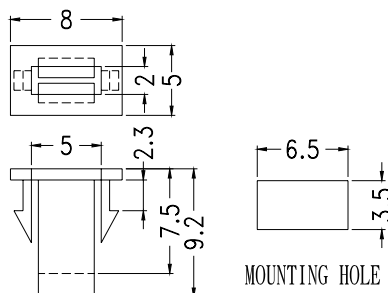

LED HOLDER - RECTANGULAR 5X2

- ┆ MATERIAL: NYLON 66(UL)
- ┆ FLAME CLASS :94V-2
- ┆ COLOR:NATURAL/BLACK/COMPUTER
- ┆ UNIT:mm