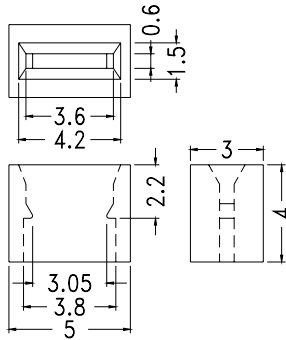

LED SPACER SUPPORT

- ┆ MATERIAL: NYLON 66(UL)
- ┆ FLAME CLASS :94V-2
- ┆ COLOR:BLACK
- ┆ UNIT:mm

PART NO	PACKAGE
YPLEDCJ-4	2000