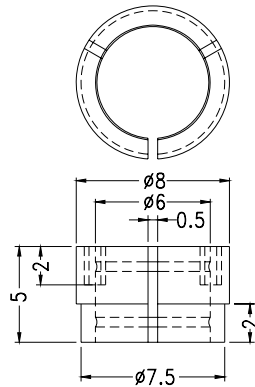

LED SPACER SUPPORT

- ┆ MATERIAL: NYLON 66(UL)
- ┆ FLAME CLASS :94V-2
- ┆ COLOR:NATURAL
- ┆ UNIT:mm