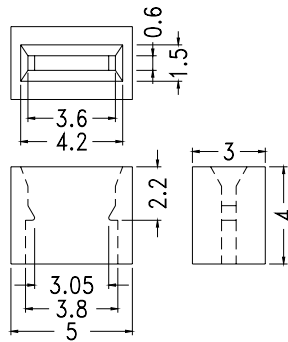

LED SPACER SUPPORT

- ┆ MATERIAL: NYLON 66(UL)
- ┆ FLAME CLASS :94V-2
- ┆ COLOR:BLACK
- ┆ UNIT:mm

PART NO	PACKAGE
YPLEDCJ-4	2000