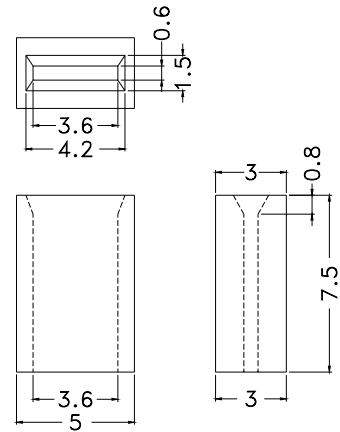

PART NO	PACKAGE
YPLEDCJ-7.5	2000