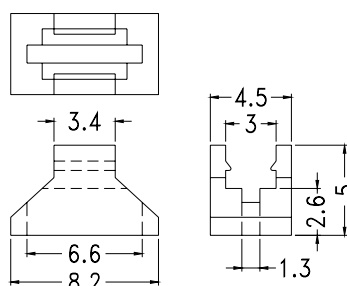

LED SPACER SUPPORT

- ┆ MATERIAL: NYLON 66(UL)
- ┆ FLAME CLASS :94V-2
- ┆ COLOR:NATURAL
- ┆ UNIT:mm