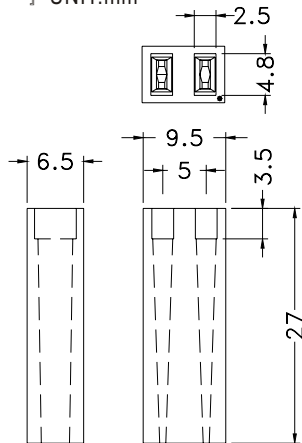

LED SPACER SUPPORT

- ┆ MATERIAL: NYLON 66(UL)
- ┆ FLAME CLASS :94V-2
- ┆ COLOR:BLACK
- ┆ UNIT:mm