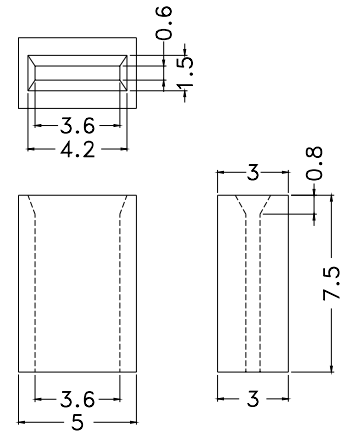

PART NO	PACKAGE
YPLEDCJ-7.5	2000