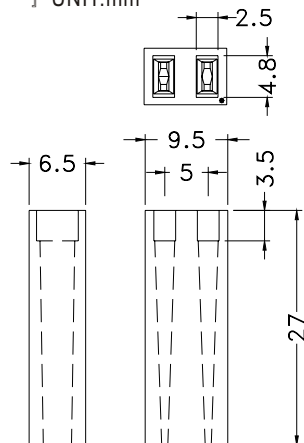

LED SPACER SUPPORT

- ┆ MATERIAL: NYLON 66(UL)
- ┆ FLAME CLASS :94V-2
- ┆ COLOR:BLACK
- ┆ UNIT:mm