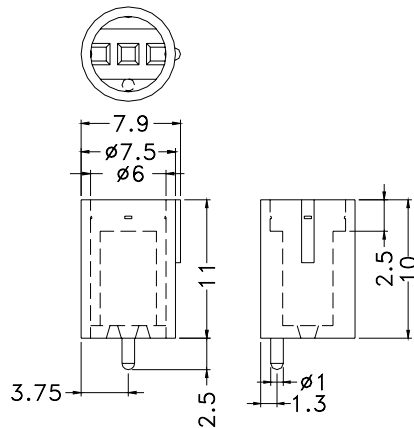

## 5mm LED SPACER SUPPORT

- ┆ MATERIAL: NYLON 66(UL)
- ┆ FLAME CLASS :94V-2
- ┆ COLOR:NATURAL
- ┆ UNIT:mm

PART NO	A	PACKAGE
YPLEDCK-6	6.0	2000
YPLEDCK-10	10.0	
YPLEDCK-12.5	12.5	1000
YPLEDCK-14	14.0	
YPLEDCK-18	18.0	

## 5mm LED SPACER SUPPORT

- ┆ MATERIAL: NYLON 66(UL)
- ┆ FLAME CLASS :94V-2
- ┆ COLOR:NATURAL
- ┆ UNIT:mm

PART NO	PACKAGE
YPLECCC-8.5	1000