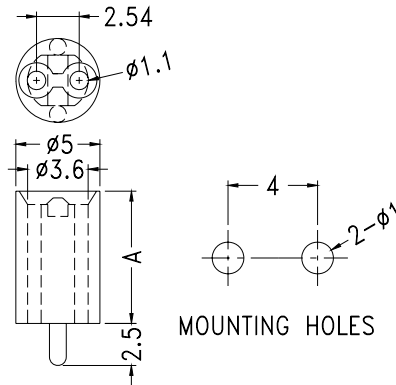

## 5mm LED SPACER SUPPORT

- ┆ MATERIAL: NYLON 66(UL)
- ┆ FLAME CLASS :94V-2
- ┆ COLOR:NATURAL
- ┆ UNIT:mm

PART NO	A	PACKAGE
YPLEDCK-6	6.0	2000
YPLEDCK-10	10.0	
YPLEDCK-12.5	12.5	1000
YPLEDCK-14	14.0	
YPLEDCK-18	18.0	

## 5mm LED SPACER SUPPORT

- ┆ MATERIAL: NYLON 66(UL)
- ┆ FLAME CLASS :94V-2
- ┆ COLOR:NATURAL
- ┆ UNIT:mm

PART NO	PACKAGE
YPLECCC-8.5	1000

## RECTANGULAR LED CAP

- ┆ MATERIAL: PC
- ┆ COLOR: WHITE
- ┆ UNIT: mm

PART NO	PACKAGE
YPELCED-1	2000