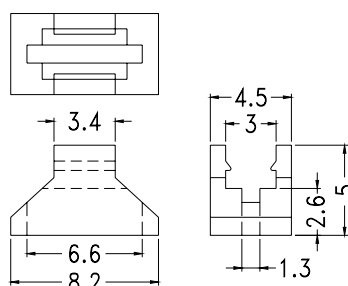

LED SPACER SUPPORT

- ┆ MATERIAL: NYLON 66(UL)
- ┆ FLAME CLASS :94V-2
- ┆ COLOR:NATURAL
- ┆ UNIT:mm