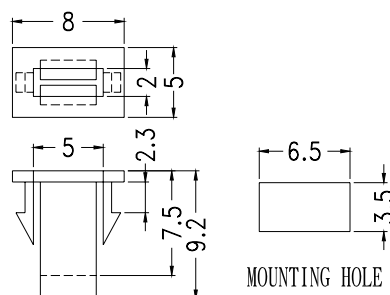

LED HOLDER - RECTANGULAR 5X2

- ┆ MATERIAL: NYLON 66(UL)
- ┆ FLAME CLASS :94V-2
- ┆ COLOR:NATURAL/BLACK/COMPUTER
- ┆ UNIT:mm