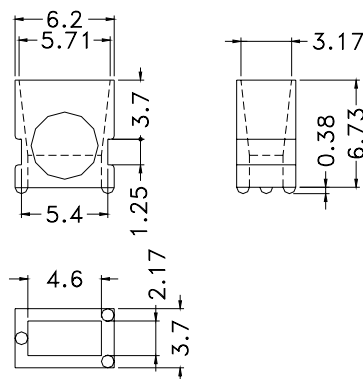

RECTANGULAR LED CAP

- ┆ MATERIAL: PC
- ┆ COLOR: WHITE
- ┆ UNIT: mm