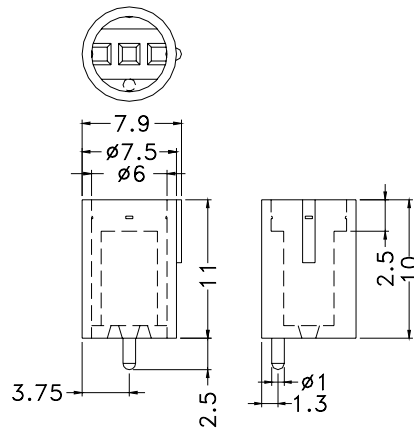

## 5mm LED SPACER SUPPORT

- ┆ MATERIAL: NYLON 66(UL)
- ┆ FLAME CLASS :94V-2
- ┆ COLOR:NATURAL
- ┆ UNIT:mm

PART NO	A	PACKAGE
YPLEDCK-6	6.0	2000
YPLEDCK-10	10.0	
YPLEDCK-12.5	12.5	1000
YPLEDCK-14	14.0	
YPLEDCK-18	18.0	

## 5mm LED SPACER SUPPORT

- ┆ MATERIAL: NYLON 66(UL)
- ┆ FLAME CLASS :94V-2
- ┆ COLOR:NATURAL
- ┆ UNIT:mm

PART NO	PACKAGE
YPLECCC-8.5	1000