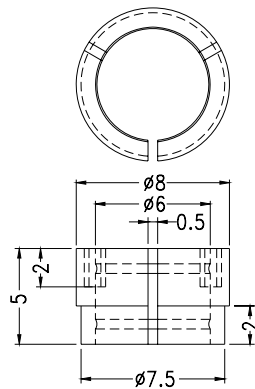

LED SPACER SUPPORT

- ┆ MATERIAL: NYLON 66(UL)
- ┆ FLAME CLASS :94V-2
- ┆ COLOR:NATURAL
- ┆ UNIT:mm