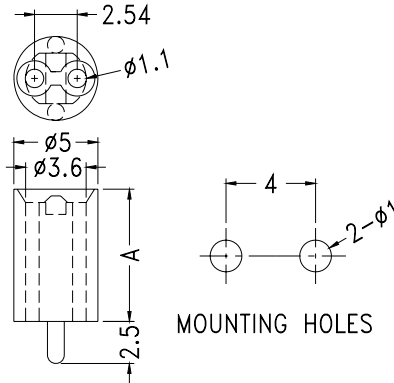

## 5mm LED SPACER SUPPORT

- ┆ MATERIAL: NYLON 66(UL)
- ┆ FLAME CLASS :94V-2
- ┆ COLOR:NATURAL
- ┆ UNIT:mm

PART NO	A	PACKAGE
YPLEDCK-6	6.0	2000
YPLEDCK-10	10.0	
YPLEDCK-12.5	12.5	1000
YPLEDCK-14	14.0	
YPLEDCK-18	18.0	

## 5mm LED SPACER SUPPORT

- ┆ MATERIAL: NYLON 66(UL)
- ┆ FLAME CLASS :94V-2
- ┆ COLOR:NATURAL
- ┆ UNIT:mm

PART NO	PACKAGE
YPLECCC-8.5	1000

## RECTANGULAR LED CAP

- ┆ MATERIAL: PC
- ┆ COLOR: WHITE
- ┆ UNIT: mm

PART NO	PACKAGE
YPELCED-1	2000