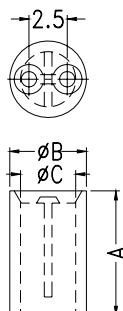

LED SPACER SUPPORT

- ┆ MATERIAL: NYLON 66(UL)
- ┆ FLAME CLASS :94V-2/94V-0
- ┆ COLOR: NATURAL/BLACK
- ┆ UNIT:mm

Suitable for 5mm LED

PART NO	A	PACKAGE
YPLECD1.5	1.5	2000
YPLECD2	2.0	
YPLECD2.5	2.5	
YPLECD3	3.0	
YPLECD3.5	3.5	
YPLECD4	4.0	
YPLECD4.5	4.5	
YPLECD5	5.0	
YPLECD5.5	5.5	
YPLECD6	6.0	
YPLECD6.5	6.5	
YPLECD6.8	6.8	
YPLECD7	7.0	
YPLECD7.5	7.5	
YPLECD8	8.0	
YPLECD8.5	8.5	
YPLECD8.8	8.8	
YPLECD9	9.0	
YPLECD9.5	9.5	
YPLECD10	10.0	
YPLECD10S	10.0	
YPLECD10.5	10.5	
YPLECD11	11.0	
YPLECD11.5	11.5	
YPLECD12	12.0	

PART NO	A	PACKAGE
YPLECD12.5	12.5	2000
YPLECD13	13	
YPLECD13.5	13.5	1000
YPLECD14	14.0	
YPLECD14.5	14.5	
YPLECD15	15.0	
YPLECD15.5	15.5	
YPLECD16	16.0	
YPLECD16.5	16.5	
YPLECD17	17.0	
YPLECD17.5	17.5	
YPLECD17.7	17.7	
YPLECD18	18.0	
YPLECD18.5	18.5	
YPLECD19	19.0	
YPLECD19.5	19.5	
YPLECD20	20.0	
YPLECD20.5	20.5	
YPLECD21	21.0	
YPLECD21.5	21.5	
YPLECD22	22.0	
YPLECD22.5	22.5	
YPLECD23	23.0	
YPLECD23.5	23.5	
YPLECD24	24.0	

LED SPACER SUPPORT

- ┆ MATERIAL: NYLON 66(UL)
- ┆ FLAME CLASS :94V-2
- ┆ COLOR: NATURAL/BLACK
- ┆ UNIT:mm

Suitable for 5mm LED

PART NO	A	B	C	PACKAGE
YPLECDW-2	2.0	5.6	3.5	2000
YPLECDW-5	5.0	5.0	3.6	
YPLECDW-9	9.0	5.0	3.6	
YPLECDW-12	12.0	5.0	3.6	
YPLECDW-15	15.0	5.6	4.2	1000
YPLECDW-18.5	18.5	5.6	4.2	
YPLECDW-21	21.0	5.6	4.2	
YPLECDW-21.5	21.5	5.6	4.2	
YPLECDW-22	22.0	5.6	4.2	
YPLECDW-23.5	23.5	5.6	4.2	