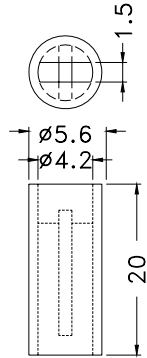

LED SPACER SUPPORT

- ┆ MATERIAL: NYLON 66(UL)
- ┆ FLAME CLASS :94V-2
- ┆ COLOR:NATURAL
- ┆ UNIT:mm

Suitable for 5mm LED

PART NO	PACKAGE
YPLECDW-20	2000

LED SPACER SUPPORT