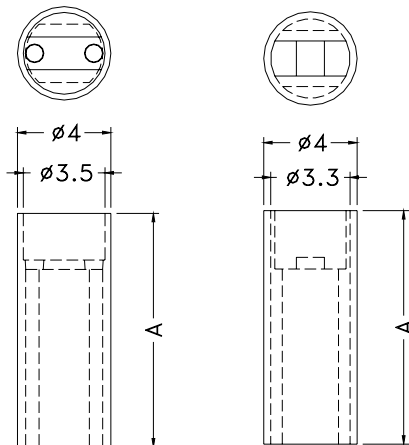

LED SPACER SUPPORT

- ┆ MATERIAL: NYLON 66(UL)
- ┆ FLAME CLASS :94V-2
- ┆ COLOR: NATURAL/BLACK
- ┆ UNIT:mm

Suitable for 5mm LED

PART NO	A	B	C	PACKAGE
YPLECDW-2	2.0	5.6	3.5	2000
YPLECDW-5	5.0	5.0	3.6	
YPLECDW-9	9.0	5.0	3.6	
YPLECDW-12	12.0	5.0	3.6	
YPLECDW-15	15.0	5.6	4.2	1000
YPLECDW-18.5	18.5	5.6	4.2	
YPLECDW-21	21.0	5.6	4.2	
YPLECDW-21.5	21.5	5.6	4.2	
YPLECDW-22	22.0	5.6	4.2	
YPLECDW-23.5	23.5	5.6	4.2	

LED SPACER SUPPORT

- ┆ MATERIAL: NYLON 66(UL)
- ┆ FLAME CLASS :94V-2
- ┆ COLOR:NATURAL
- ┆ UNIT:mm

Suitable for 5mm LED

PART NO	PACKAGE
YPLECDW-20	2000

LED SPACER SUPPORT

- ┆ MATERIAL: NYLON 66(UL)
- ┆ FLAME CLASS :94V-2/94V-0
- ┆ COLOR:NATURAL/BLACK
- ┆ UNIT:mm

Suitable for 3mm LED

PART NO	A	PACKAGE
YPLECDS-1	1.0	2000
YPLECDS-1.5	1.5	
YPLECDS-2	2.0	
YPLECDS-2.5	2.5	
YPLECDS-3	3.0	
YPLECDS-3.5	3.5	

FOR YPLECDS-3.5 OR LESS

YPLECDS-XXS

PART NO	A	PACKAGE
YPLECDS-4	4.0	2000
YPLECDS-4.5	4.5	
YPLECDS-5	5.0	
YPLECDS-5.5	5.5	
YPLECDS-6	6.0	
YPLECDS-6.5	6.5	
YPLECDS-7	7.0	
YPLECDS-7.5	7.5	
YPLECDS-8	8.0	
YPLECDS-8.5	8.5	
YPLECDS-9	9.0	
YPLECDS-9.5	9.5	
YPLECDS-10	10.0	
YPLECDS-10.5	10.5	
YPLECDS-11	11.0	
YPLECDS-11.5	11.5	
YPLECDS-12	12.0	
YPLECDS-12.5	12.5	
YPLECDS-13	13.0	
YPLECDS-13.5	13.5	

PART NO	A	PACKAGE
YPLECDS-14	14.0	2000
YPLECDS-14.5	14.5	
YPLECDS-15	15.0	
YPLECDS-15.5	15.5	
YPLECDS-16	16.0	
YPLECDS-16.5	16.5	
YPLECDS-17	17.0	1000
YPLECDS-17.5	17.5	
YPLECDS-18	18.0	
YPLECDS-18.5	18.5	
YPLECDS-19	19.0	
YPLECDS-19.5	19.5	
YPLECDS-20	20.0	
YPLECDS-20.5	20.5	
YPLECDS-21	21.0	
YPLECDS-21.5	21.5	
YPLECDS-22	22.0	
YPLECDS-22.5	22.5	
YPLECDS-23	23.0	
YPLECDS-23.5	23.5	
YPLECDS-24	24.0	