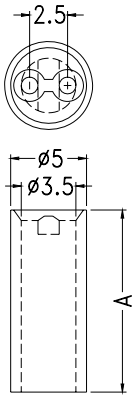

LED SPACER SUPPORT

- ┆ MATERIAL: NYLON 66(UL)
- ┆ FLAME CLASS :94V-2/94V-0
- ┆ COLOR: NATURAL/BLACK
- ┆ UNIT:mm

Suitable for 5mm LED

PART NO	A	PACKAGE
YPLECD1.5	1.5	2000
YPLECD2	2.0	
YPLECD2.5	2.5	
YPLECD3	3.0	
YPLECD3.5	3.5	
YPLECD4	4.0	
YPLECD4.5	4.5	
YPLECD5	5.0	
YPLECD5.5	5.5	
YPLECD6	6.0	
YPLECD6.5	6.5	
YPLECD6.8	6.8	
YPLECD7	7.0	
YPLECD7.5	7.5	
YPLECD8	8.0	
YPLECD8.5	8.5	
YPLECD8.8	8.8	
YPLECD9	9.0	
YPLECD9.5	9.5	
YPLECD10	10.0	
YPLECD10S	10.0	
YPLECD10.5	10.5	
YPLECD11	11.0	
YPLECD11.5	11.5	
YPLECD12	12.0	

PART NO	A	PACKAGE
YPLECD12.5	12.5	2000
YPLECD13	13	
YPLECD13.5	13.5	1000
YPLECD14	14.0	
YPLECD14.5	14.5	
YPLECD15	15.0	
YPLECD15.5	15.5	
YPLECD16	16.0	
YPLECD16.5	16.5	
YPLECD17	17.0	
YPLECD17.5	17.5	
YPLECD17.7	17.7	
YPLECD18	18.0	
YPLECD18.5	18.5	
YPLECD19	19.0	
YPLECD19.5	19.5	
YPLECD20	20.0	
YPLECD20.5	20.5	
YPLECD21	21.0	
YPLECD21.5	21.5	
YPLECD22	22.0	
YPLECD22.5	22.5	
YPLECD23	23.0	
YPLECD23.5	23.5	
YPLECD24	24.0	

LED SPACER SUPPORT

- ┆ MATERIAL: NYLON 66(UL)
- ┆ FLAME CLASS :94V-2
- ┆ COLOR: NATURAL/BLACK
- ┆ UNIT:mm

Suitable for 5mm LED

PART NO	A	B	C	PACKAGE
YPLECDW-2	2.0	5.6	3.5	2000
YPLECDW-5	5.0	5.0	3.6	
YPLECDW-9	9.0	5.0	3.6	
YPLECDW-12	12.0	5.0	3.6	
YPLECDW-15	15.0	5.6	4.2	1000
YPLECDW-18.5	18.5	5.6	4.2	
YPLECDW-21	21.0	5.6	4.2	
YPLECDW-21.5	21.5	5.6	4.2	
YPLECDW-22	22.0	5.6	4.2	
YPLECDW-23.5	23.5	5.6	4.2	