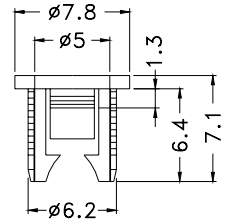

MOUNTING HOLE: $\phi 6.4$

PART NO	PACKAGE
YPLECD5-1S	2000