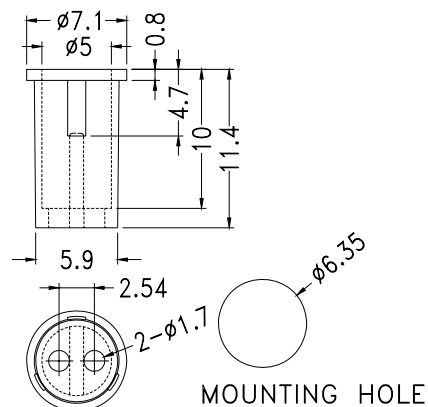

LED BEZEL / HOLDER

- ┆ MATERIAL:NYLON 66(UL)
- ┆ FLAME CLASS :94V-2
- ┆ COLOR:BLACK
- ┆ UNIT:mm