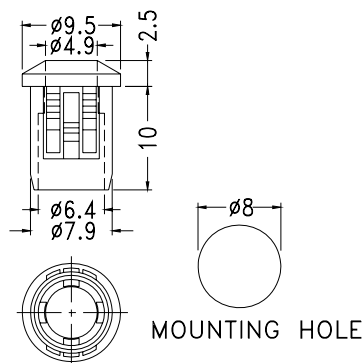

LED BEZEL / HOLDER

- ┆ MATERIAL:NYLON 66(UL)
- ┆ FLAME CLASS :94V-2
- ┆ COLOR:BLACK
- ┆ UNIT:mm