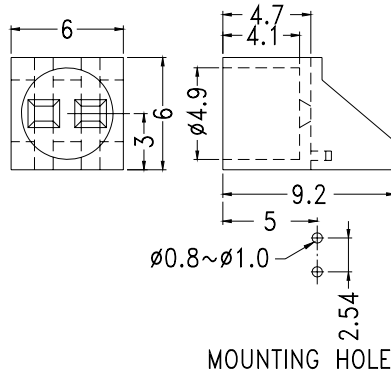

RIGHT ANGLE LED HOUSING

- ┆ MATERIAL:NYLON 66(UL)
- ┆ FLAME CLASS :94V-2
- ┆ COLOR:BLACK
- ┆ UNIT:mm

Suitable for 5mm LED

PART NO	PACKAGE
YPLECD-502S	2000

RIGHT ANGLE LED HOUSING - CLEAR

- ┆ MATERIAL:PC(UL)
- ┆ FLAME CLASS :94V-2
- ┆ COLOR:TRANSPARENT
- ┆ UNIT:mm

Suitable for 5mm LED