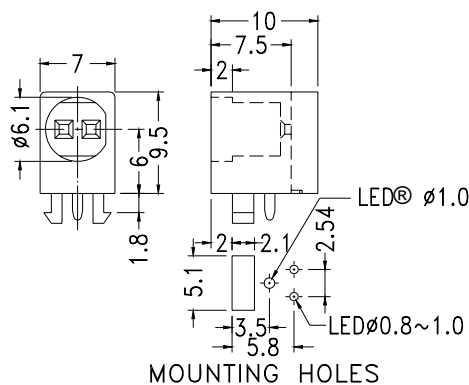

RIGHT ANGLE LED HOUSING

1. ┆ MATERIAL: NYLON 66(UL)
   - ┆ FLAME CLASS :94V-2
   - ┆ COLOR: BLACK
   - ┆ UNIT: mm
2. Suitable for 5mm LED