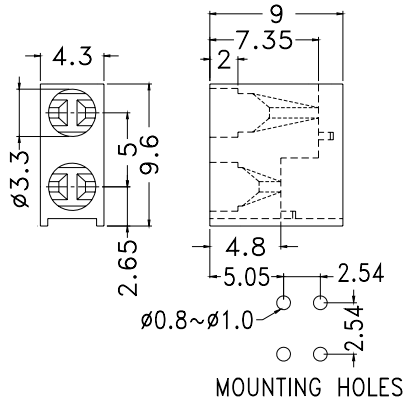

RIGHT ANGLE LED HOUSING - 2 WAY

- ┆ MATERIAL: NYLON 66(UL)
- ┆ FLAME CLASS :94V-2
- ┆ COLOR:BLACK
- ┆ UNIT:mm

Suitable for 3mm LED

PART NO	PACKAGE
YPLECD-306(B)	1000

RIGHT ANGLE LED HOUSING - 2 WAY

- ┆ MATERIAL: NYLON 66(UL)
- ┆ FLAME CLASS :94V-2
- ┆ COLOR:BLACK
- ┆ UNIT:mm

Suitable for 3mm LED