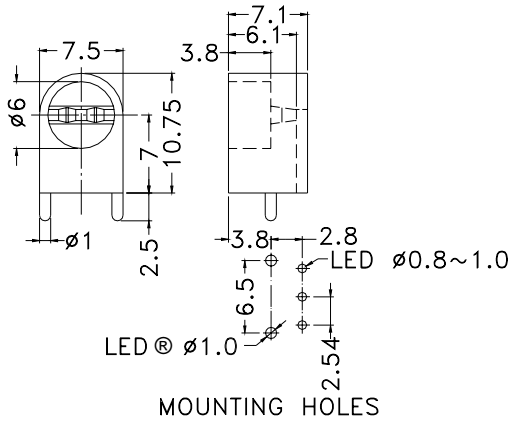

RIGHT ANGLE LED HOUSING

1. ┆ MATERIAL: NYLON 66(UL)
   - ┆ FLAME CLASS :94V-2
   - ┆ COLOR: BLACK
   - ┆ UNIT: mm
2. Suitable for 5mm 3 pin bicolour LED

PART NO	PACKAGE
YPLECK503-7	1000

RIGHT ANGLE LED HOUSING

1. ┆ MATERIAL: NYLON 66(UL)
   - ┆ FLAME CLASS :94V-2
   - ┆ COLOR: BLACK/NATURAL
   - ┆ UNIT: mm
2. Suitable for 5mm 3 pin bicolour LED