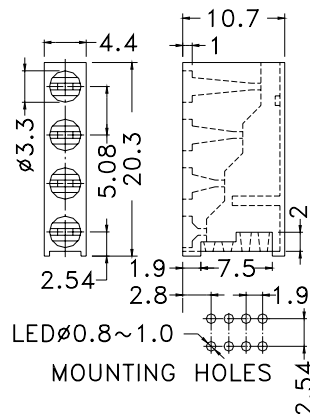

RIGHT ANGLE LED HOUSING - 4 WAY

- ┆ MATERIAL: NYLON 66(UL) Suitable for 3 mm LED
- ┆ FLAME CLASS :94V-2
- ┆ COLOR: BLACK
- ┆ UNIT: mm