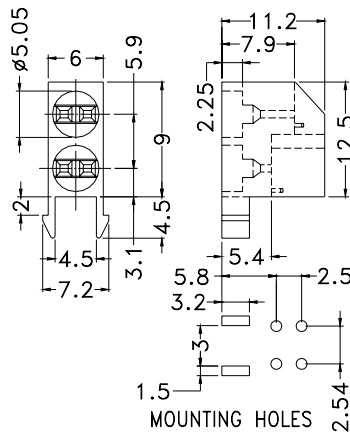

RIGHT ANGLE LED HOUSING - 2 WAY

- ┆ MATERIAL: NYLON 66(UL)
- ┆ FLAME CLASS :94V-2
- ┆ COLOR:BLACK
- ┆ UNIT:mm