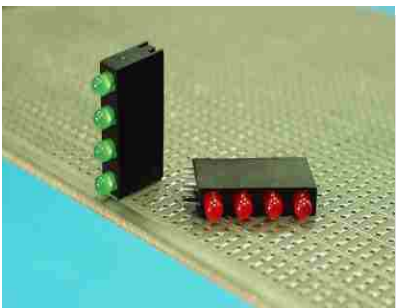

RIGHT ANGLE LED HOUSING - 4 WAY

- ┆ MATERIAL: NYLON 66(UL)   Suitable for 3mm LED
- ┆ FLAME CLASS :94V-2
- ┆ COLOR:BLACK
- ┆ UNIT:mm