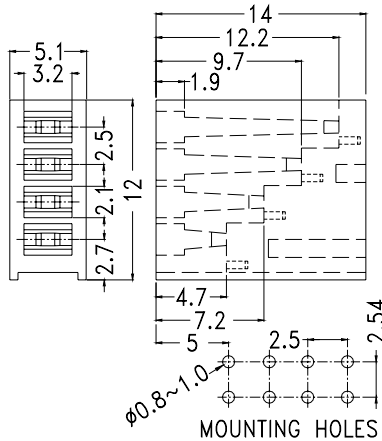

RIGHT ANGLE LED HOUSING

- ┆ MATERIAL:NYLON 66(UL)
- ┆ FLAME CLASS :94V-2/94V-0
- ┆ COLOR:BLACK
- ┆ UNIT:mm

PART NO	PACKAGE
YPLECD-341	1000

RIGHT ANGLE LED HOUSING

- ┆ MATERIAL:NYLON 66(UL)
- ┆ FLAME CLASS :94V-2
- ┆ COLOR:BLACK
- ┆ UNIT:mm

Suitable for 5mm 3pin bicolour LED