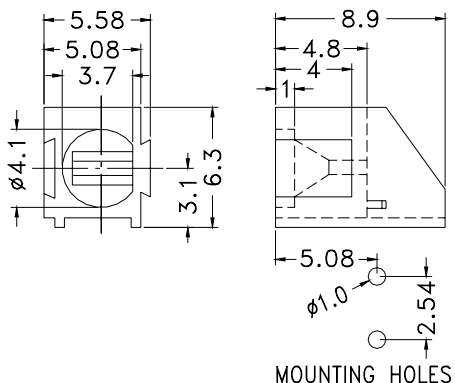

RIGHT ANGLE LED HOUSING

1. ┆ MATERIAL: NYLON 66(UL)
   - ┆ FLAME CLASS :94V-2
   - ┆ COLOR:BLACK
   - ┆ UNIT:mm
2. Suitable for 3mm LED