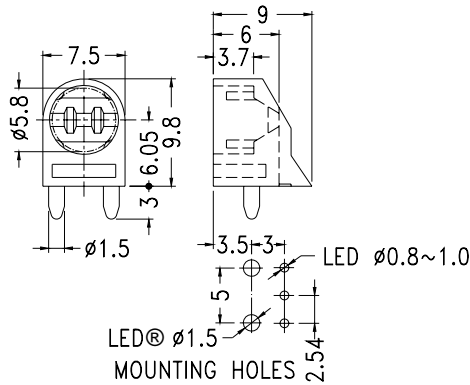

RIGHT ANGLE LED HOUSING

1. ┆ MATERIAL: NYLON 66(UL)
   - ┆ FLAME CLASS :94V-2
   - ┆ COLOR: BLACK
   - ┆ UNIT: mm
2. Suitable for 5mm 3 pin bicolour LED

PART NO	PACKAGE
YPLECK503-7	1000

RIGHT ANGLE LED HOUSING

1. ┆ MATERIAL: NYLON 66(UL)
   - ┆ FLAME CLASS :94V-2
   - ┆ COLOR: BLACK/NATURAL
   - ┆ UNIT: mm
2. Suitable for 5mm 3 pin bicolour LED

PART NO	PACKAGE
YPLECK-505	1000

RIGHT ANGLE LED HOUSING

1. ┆ MATERIAL: NYLON 66(UL)
   - ┆ FLAME CLASS :94V-2
   - ┆ COLOR: BLACK
   - ┆ UNIT: mm
2. Suitable for 5mm LED

PART NO	PACKAGE
YPLECK-506	1000