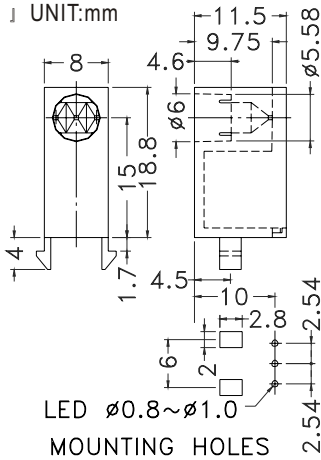

RIGHT ANGLE LED HOUSING

- ┆ MATERIAL: NYLON 66(UL)   Suitable for 5mm LED
- ┆ FLAME CLASS :94V-2
- ┆ COLOR: BLACK
- ┆ UNIT: mm