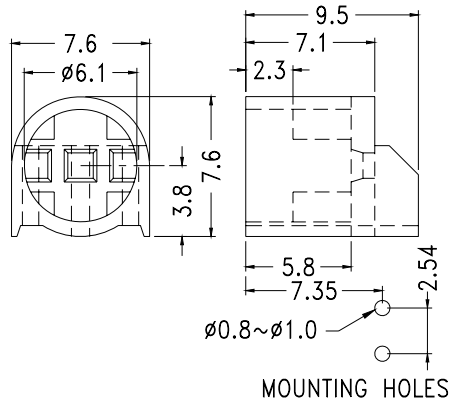

PART NO	PACKAGE
YPLECD-501	1000

RIGHT ANGLE LED HOUSING

- ┆ MATERIAL:NYLON 66(UL)
- ┆ FLAME CLASS :94V-2
- ┆ COLOR:BLACK
- ┆ UNIT:mm

Suitable for 5mm LED