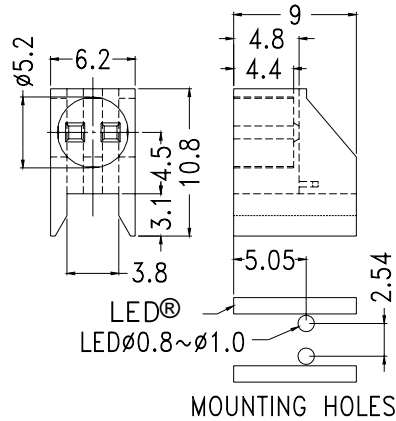

RIGHT ANGLE LED HOUSING

- ┆ MATERIAL: NYLON 66(UL) Suitable for 5mm LED
- ┆ FLAME CLASS :94V-2
- ┆ COLOR:BLACK
- ┆ UNIT:mm