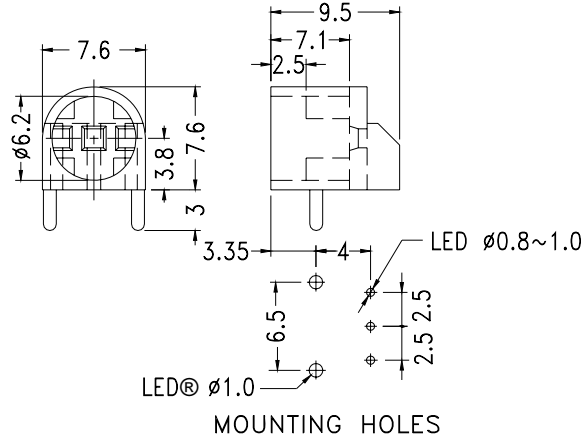

RIGHT ANGLE LED HOUSING

1. ┆ MATERIAL: NYLON 66(UL)
   - ┆ FLAME CLASS :94V-2
   - ┆ COLOR:BLACK
   - ┆ UNIT:mm
2. Suitable for 5mm 3 pin bicolour LED

PART NO	PACKAGE
YPLECK-501	1000

RIGHT ANGLE LED HOUSING

1. ┆ MATERIAL: NYLON 66(UL)
   - ┆ FLAME CLASS :94V-2
   - ┆ COLOR:BLACK
   - ┆ UNIT:mm
2. Suitable for 5mm LED