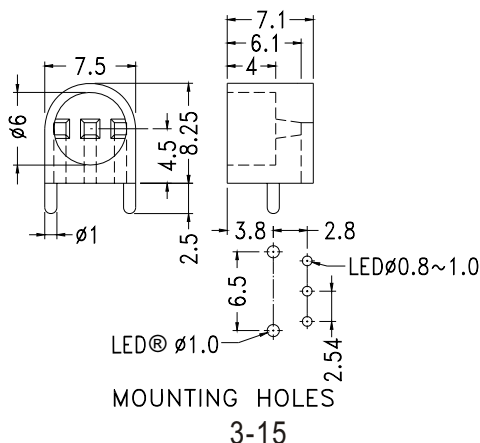

RIGHT ANGLE LED HOUSING

1. ┆ MATERIAL: NYLON 66(UL)
   - ┆ FLAME CLASS :94V-2
   - ┆ COLOR:BLACK
   - ┆ UNIT:mm
2. Suitable for 5mm 3 pin bicolour LED