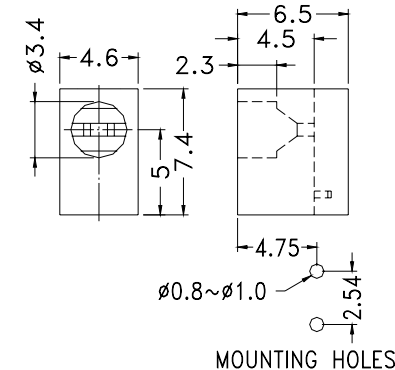

PART NO	PACKAGE
YPLECD-301A	2000

RIGHT ANGLE LED HOUSING

- ┆ MATERIAL:NYLON 66(UL)
- ┆ FLAME CLASS :94V-2
- ┆ COLOR:BLACK
- ┆ UNIT:mm

Suitable for 3mm LED