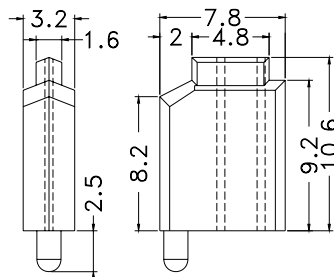

VERTICAL LED HOUSING

- ┆ MATERIAL: NYLON 66(UL)
- ┆ FLAME CLASS :94V-2
- ┆ COLOR:BLACK
- ┆ UNIT:mm

PART NO	PACKAGE
YPLECDR-1	1000