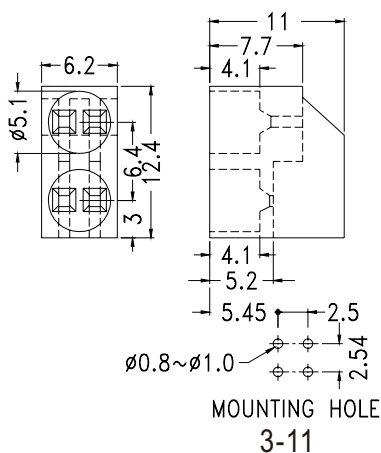

PART NO	PACKAGE
YPLECD-525	1000