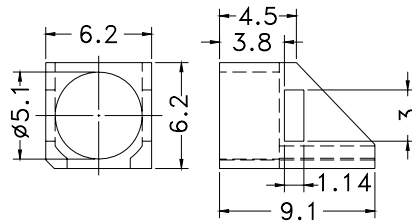

PART NO	PACKAGE
YPLECD-505	1000