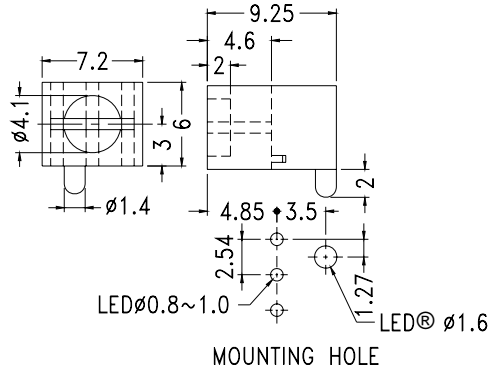

RIGHT ANGLE LED HOUSING

1. ┆ MATERIAL: NYLON 66(UL)
   - ┆ FLAME CLASS :94V-2
   - ┆ COLOR: BLACK
   - ┆ UNIT: mm
2. Suitable for 3mm 3 pin bicolour LED