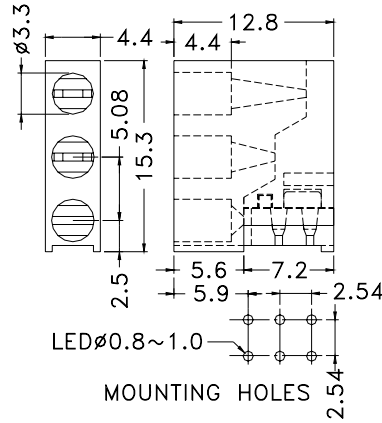

RIGHT ANGLE LED HOUSING - 3WAY

- ┆ MATERIAL:NYLON 66(UL)
- ┆ FLAME CLASS :94V-2
- ┆ COLOR:BLACK
- ┆ UNIT:mm

Suitable for 3 mm LED

PART NO	PACKAGE
YPKLCH-331	1000

RIGHT ANGLE LED HOUSING - 4 WAY

- ┆ MATERIAL:NYLON 66(UL)
- ┆ FLAME CLASS :94V-2
- ┆ COLOR:BLACK
- ┆ UNIT:mm

Suitable for 3 mm LED