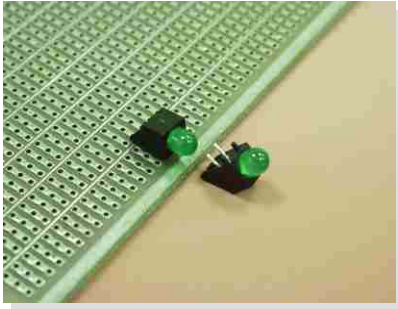

RIGHT ANGLE LED HOUSING

- ┆ MATERIAL: NYLON 66(UL)   Suitable for 5mm LED
- ┆ FLAME CLASS :94V-2
- ┆ COLOR: BLACK
- ┆ UNIT: mm