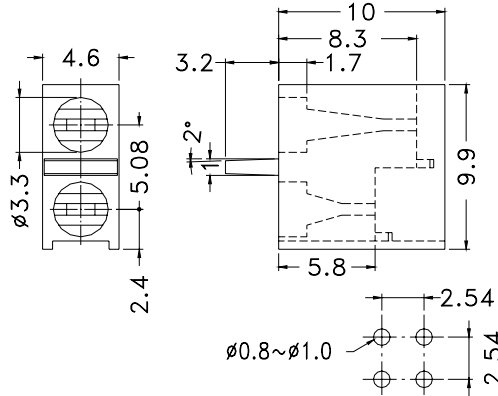

RIGHT ANGLE LED HOUSING

- ┆ MATERIAL: NYLON 66(UL)
- ┆ FLAME CLASS :94V-2
- ┆ COLOR: BLACK
- ┆ UNIT: mm

Suitable for 3mm LED

PART NO	PACKAGE
YPLECD-317	1000

MOUNTING HOLES

RIGHT ANGLE LED HOUSING - 2 WAY

- ┆ MATERIAL: NYLON 66(UL)
- ┆ FLAME CLASS :94V-2
- ┆ COLOR: BLACK
- ┆ UNIT: mm

Suitable for 3mm LED