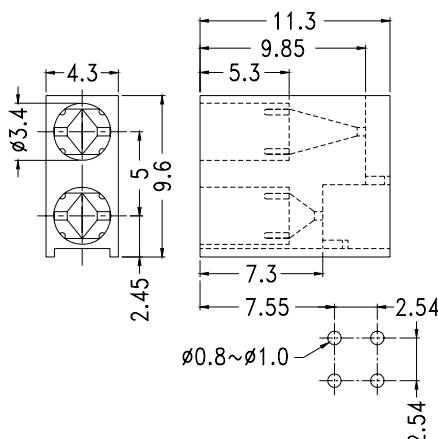

PART NO	PACKAGE
YPLECD -323	1000

MOUNTING HOLES

3-7