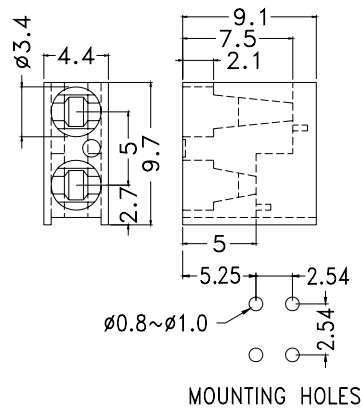

PART NO	PACKAGE
YPLECD-306	1000

RIGHT ANGLE LED HOUSING - 2 WAY

- ┆ MATERIAL: NYLON 66(UL)
- ┆ FLAME CLASS :94V-2
- ┆ COLOR: BLACK
- ┆ UNIT: mm

Suitable for 3mm LED