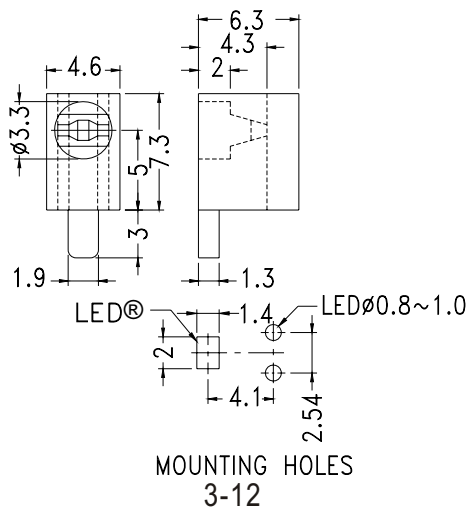

PART NO	PACKAGE
YPLECK-302	1000