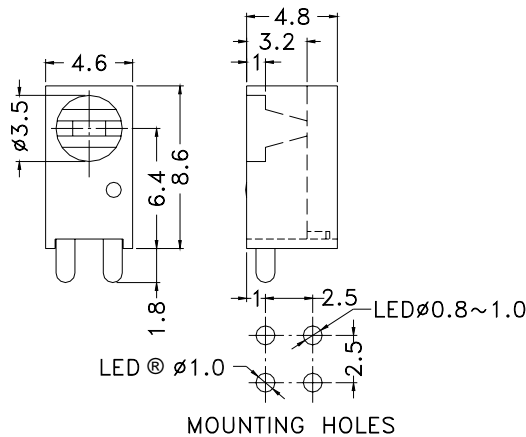

RIGHT ANGLE LED HOUSING

1. ┆ MATERIAL: NYLON 66(UL)
   - ┆ FLAME CLASS :94V-2
   - ┆ COLOR: BLACK
   - ┆ UNIT: mm
2. Suitable for 3mm LED

PART NO	PACKAGE
YPLECK-304	1000

RIGHT ANGLE LED HOUSING - 2 WAY

1. ┆ MATERIAL: NYLON 66(UL)
   - ┆ FLAME CLASS :94V-2
   - ┆ COLOR: BLACK
   - ┆ UNIT: mm
2. Suitable for 3mm LED