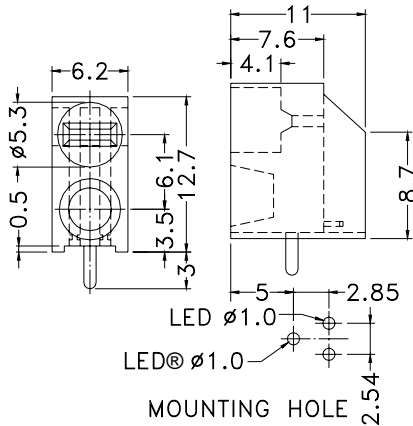

RIGHT ANGLE LED HOUSING

1. ┆ MATERIAL: NYLON 66(UL)
   - ┆ FLAME CLASS :94V-2
   - ┆ COLOR: BLACK
   - ┆ UNIT: mm
2. Suitable for 5mm LED