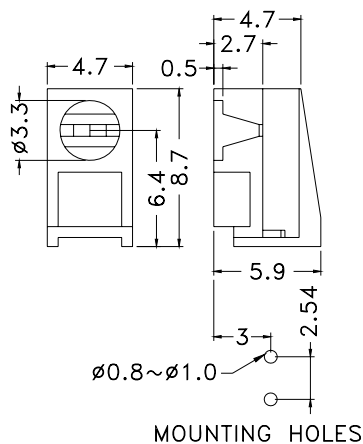

PART NO	PACKAGE
YPLECD-312	2000