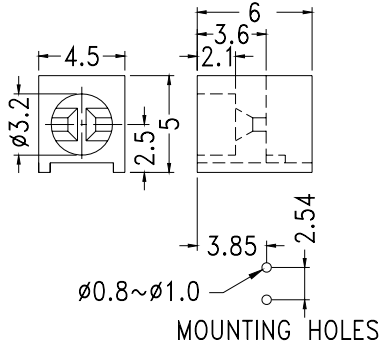

RIGHT ANGLE LED HOUSING

- ┆ MATERIAL: NYLON 66(UL)
- ┆ FLAME CLASS :94V-2
- ┆ COLOR:BLACK
- ┆ UNIT:mm

Suitable for 3mm LED

PART NO	PACKAGE
YPLECD313	2000

RIGHT ANGLE LED HOUSING

- ┆ MATERIAL: NYLON 66(UL)
- ┆ FLAME CLASS :94V-2
- ┆ COLOR:BLACK
- ┆ UNIT:mm

Suitable for 3mm LED