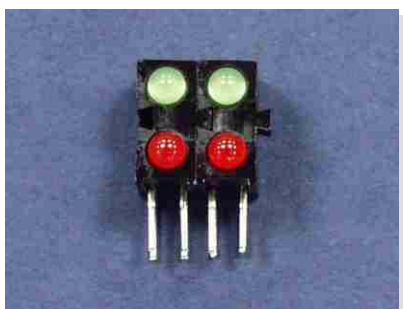

## RIGHT ANGLE LED HOUSING

- ┆ MATERIAL: NYLON 66(UL)
  - ┆ FLAME CLASS :94V-2
  - ┆ COLOR:BLACK
  - ┆ UNIT:mm
- Suitable for 3mm LED

PART NO	PACKAGE
YPLECD-6301	2000

## RIGHT ANGLE LED HOUSING

- ┆ MATERIAL: NYLON 66(UL)
  - ┆ FLAME CLASS :94V-2
  - ┆ COLOR:BLACK
  - ┆ UNIT:mm
- Suitable for 5mm LED

PART NO	PACKAGE
YPLECD-6501	2000

## RIGHT ANGLE LED HOUSING - 2 WAY

- ┆ MATERIAL: NYLON 66(UL)
  - ┆ FLAME CLASS :94V-2
  - ┆ COLOR:BLACK
  - ┆ UNIT:mm
- Suitable for 3mm LED

PART NO	PACKAGE
YPLECD-6302	2000