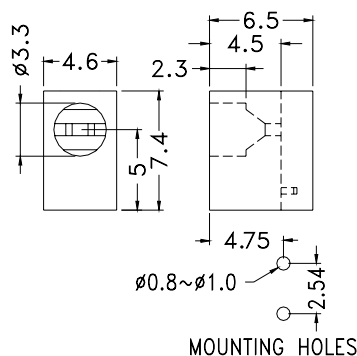

PART NO	PACKAGE
YPLECD-301(B)	1000