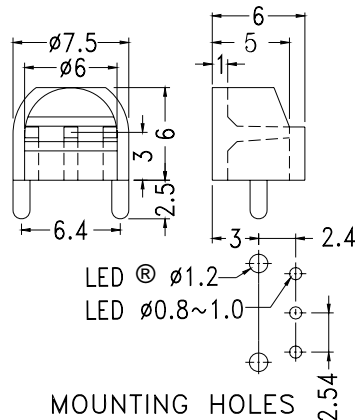

RIGHT ANGLE LED HOUSING

- ┆ MATERIAL: NYLON 66(UL) Suitable for 5mm LED
- ┆ FLAME CLASS :94V-2
- ┆ COLOR:BLACK
- ┆ UNIT:mm