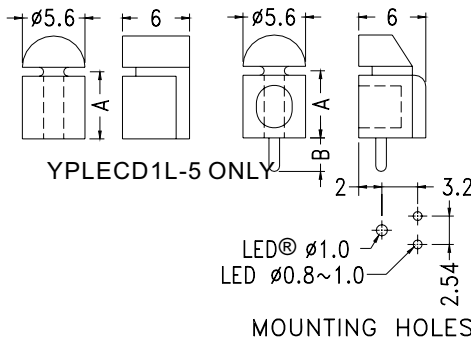

RIGHT ANGLE LED HOUSING

- ┆ MATERIAL: NYLON 66(UL)
- ┆ FLAME CLASS :94V-2
- ┆ COLOR: BLACK/NATURAL
- ┆ UNIT: mm

PART NO	A	B	PACKAGE
YPLECD1L-5	5.0		2000
YPLECD1L-6	6.0	3.0	
YPLECD1L-7	7.0	3.0	
YPLECD1L-8	8.0	3.0	1000
YPLECD1L-9	9.0	3.0	
YPLECD1L-10	10.0	2.5	

RIGHT ANGLE LED HOUSING

- ┆ MATERIAL: NYLON 66(UL)
- ┆ FLAME CLASS :94V-2
- ┆ COLOR: BLACK/NATURAL
- ┆ UNIT: mm