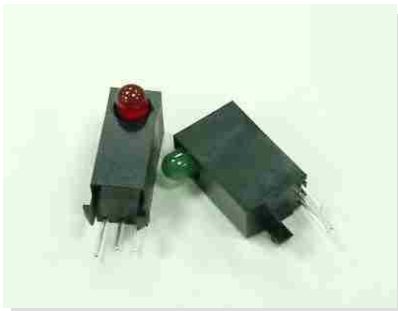

RIGHT ANGLE LED HOUSING

- ┆ MATERIAL: NYLON 66(UL)   Suitable for 5mm LED
- ┆ FLAME CLASS :94V-2
- ┆ COLOR: BLACK
- ┆ UNIT: mm