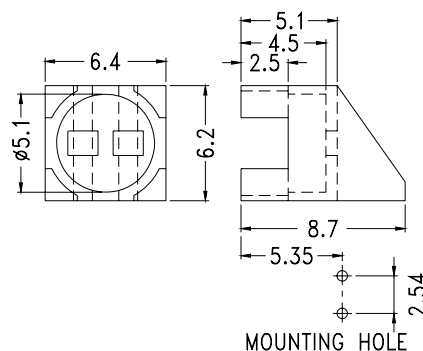

RIGHT ANGLE LED HOUSING

- ┆ MATERIAL:NYLON 66(UL)
- ┆ FLAME CLASS :94V-2
- ┆ COLOR:BLACK
- ┆ UNIT:mm

Suitable for 5mm LED

PART NO	PACKAGE
YPLECD1L-2.5	2000