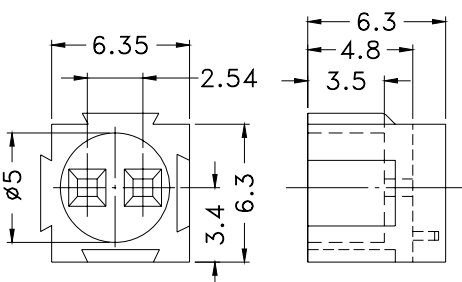

RIGHT ANGLE LED HOUSING

1. ┆ MATERIAL: NYLON 66(UL)
   - ┆ FLAME CLASS :94V-2
   - ┆ COLOR:BLACK
   - ┆ UNIT:mm
2. Suitable for 5mm LED