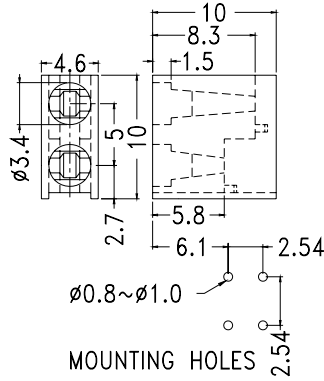

RIGHT ANGLE LED HOUSING - 2 WAY

- ┆ MATERIAL:NYLON 66(UL)
- ┆ FLAME CLASS :94V-2
- ┆ COLOR:BLACK
- ┆ UNIT:mm

Suitable for 3mm LED

PART NO	PACKAGE
YPLEC D-308	1000

RIGHT ANGLE LED HOUSING - 2 WAY

- ┆ MATERIAL:NYLON 66(UL)
- ┆ FLAME CLASS :94V-2/94V-0
- ┆ COLOR:BLACK
- ┆ UNIT:mm

Suitable for 3mm 3 pin bicolour LED