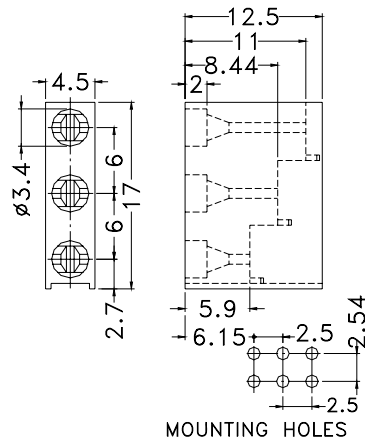

PART NO	PACKAGE
YPLECD-331	1000

RIGHT ANGLE LED HOUSING - 4 WAY

- ┆ MATERIAL: NYLON 66(UL)
- ┆ FLAME CLASS :94V-2
- ┆ COLOR: BLACK
- ┆ UNIT: mm

Suitable for 3 mm LED