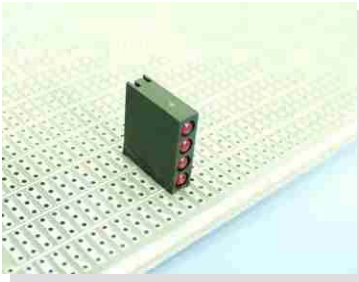

RIGHT ANGLE LED HOUSING - 4 WAY

- ┆ MATERIAL: NYLON 66(UL)
- ┆ FLAME CLASS :94V-2
- ┆ COLOR: BLACK
- ┆ UNIT: mm

Suitable for 3 mm LED

PART NO	PACKAGE
YPKLCH-342	1000