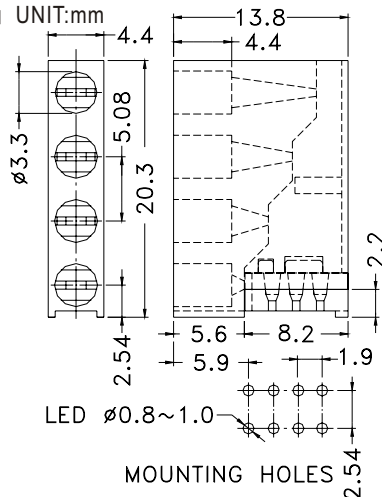

PART NO	PACKAGE
YPKLCH-341	1000