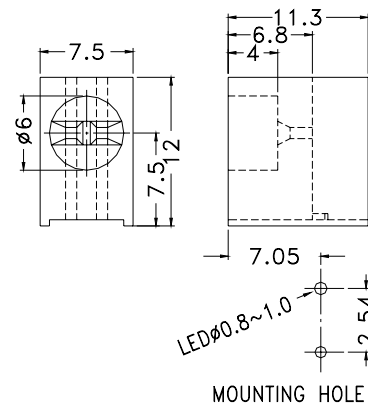

PART NO	PACKAGE
YPLECD-504	1000

RIGHT ANGLE LED HOUSING - 2 WAY

- ┆ MATERIAL: NYLON 66(UL)
- ┆ FLAME CLASS :94V-2
- ┆ COLOR:BLACK
- ┆ UNIT:mm

Suitable for 5mm LED