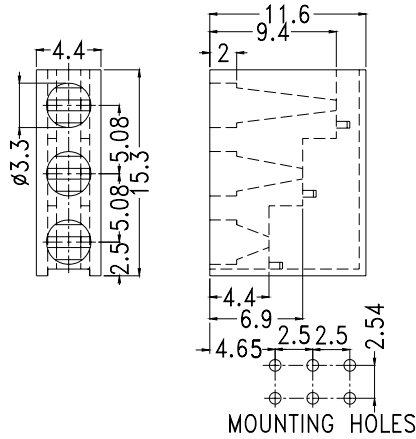

RIGHT ANGLE LED HOUSING - 3 WAY

- ┆ MATERIAL: NYLON 66(UL)
- ┆ FLAME CLASS :94V-2
- ┆ COLOR: BLACK
- ┆ UNIT: mm

Suitable for 3 mm LED

PART NO	PACKAGE
YPLECD-330	1000

RIGHT ANGLE LED HOUSING - 3 WAY

- ┆ MATERIAL: NYLON 66(UL)
- ┆ FLAME CLASS :94V-2
- ┆ COLOR: BLACK
- ┆ UNIT: mm

Suitable for 3 mm LED