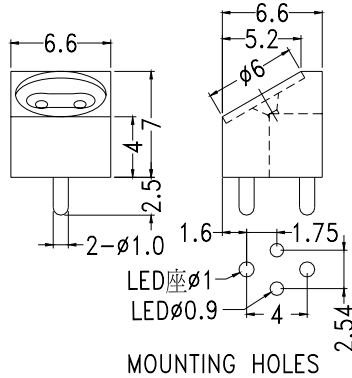

RIGHT ANGLE LED HOUSING

- ┆ MATERIAL: NYLON 66(UL)
- ┆ FLAME CLASS :94V-2
- ┆ COLOR:NATURAL
- ┆ UNIT:mm