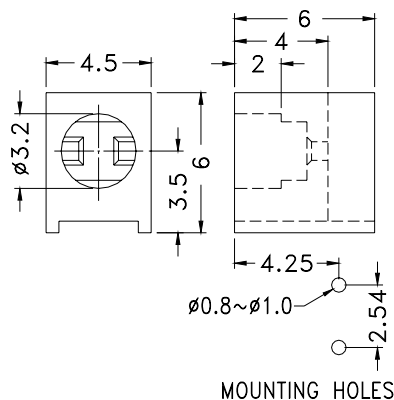

PART NO	PACKAGE
YPLECD316	2000