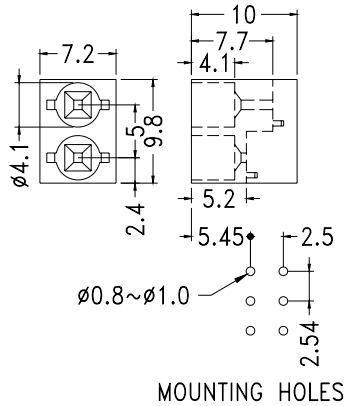

PART NO	PACKAGE
YPLECD-310	1000

RIGHT ANGLE LED HOUSING - 2 WAY

- ┆ MATERIAL:NYLON 66(UL)
- ┆ FLAME CLASS :94V-2
- ┆ COLOR:BLACK
- ┆ UNIT:mm

Suitable for 3 mm LED