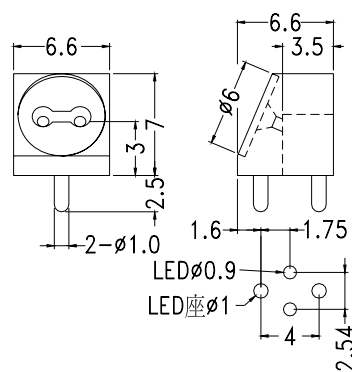

LED HOUSING - 67 DEGREE ANGLE

- ┆ MATERIAL: NYLON 66(UL) Suitable for 5mm LED
- ┆ FLAME CLASS :94V-2
- ┆ COLOR:BLACK/NATURAL
- ┆ UNIT:mm