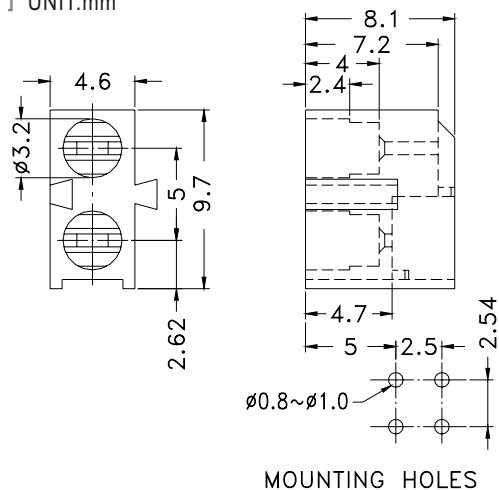

RIGHT ANGLE LED HOUSING - 2 WAY

1. ┆ MATERIAL: NYLON 66(UL)
   - ┆ FLAME CLASS :94V-2
   - ┆ COLOR:BLACK
   - ┆ UNIT:mm
2. Suitable for 3mm LED