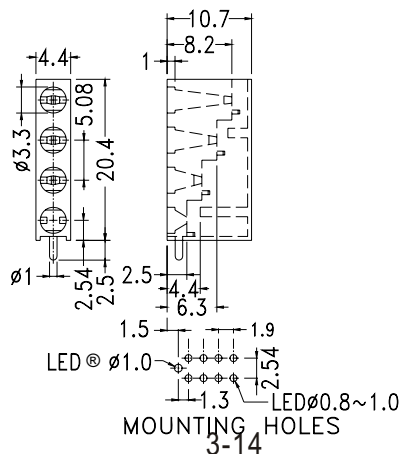

RIGHT ANGLE LED HOUSING - 4 WAY

- ┆ MATERIAL: NYLON 66(UL)   Suitable for 3mm LED
- ┆ FLAME CLASS :94V-2
- ┆ COLOR:BLACK
- ┆ UNIT:mm