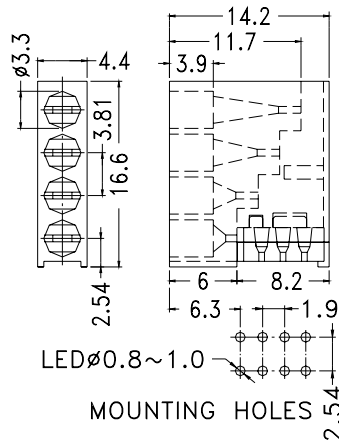

RIGHT ANGLE LED HOUSING - 4 WAY

- ┆ MATERIAL: NYLON 66(UL)
- ┆ FLAME CLASS :94V-2
- ┆ COLOR: BLACK
- ┆ UNIT: mm

Suitable for 3 mm LED

PART NO	PACKAGE
YPKLCH-342	1000