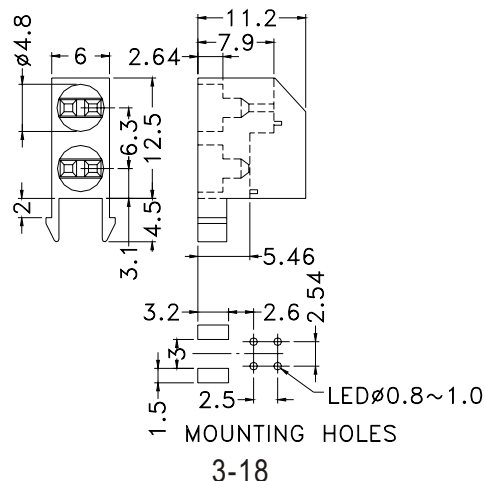

RIGHT ANGLE LED HOUSING - 2 WAY

- ┆ MATERIAL: NYLON 66(UL)
- ┆ FLAME CLASS :94V-2
- ┆ COLOR:BLACK
- ┆ UNIT:mm