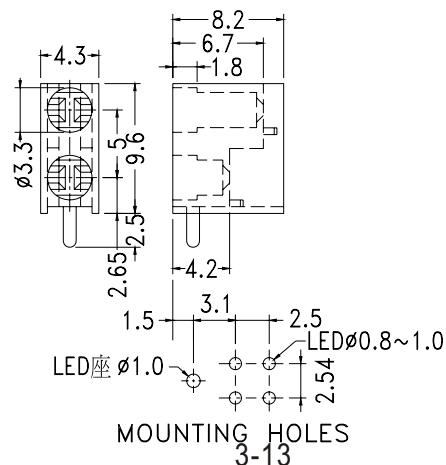

PART NO	PACKAGE
YPLECK-307	1000