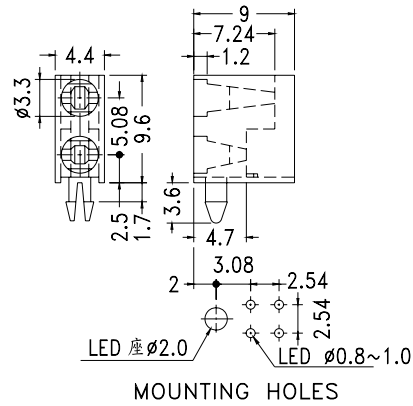

RIGHT ANGLE LED HOUSING - 2 WAY

- ┆ MATERIAL: NYLON 66(UL)   Suitable for 3mm LED
- ┆ FLAME CLASS :94V-2
- ┆ COLOR:BLACK
- ┆ UNIT:mm