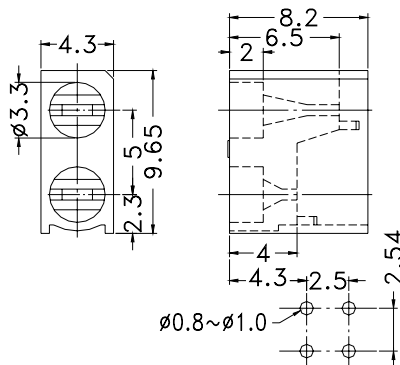

PART NO	PACKAGE
YPLECD -322	1000

MOUNTING HOLES

RIGHT ANGLE LED HOUSING - 2 WAY

- ┆ MATERIAL: NYLON 66(UL)
- ┆ FLAME CLASS :94V-2
- ┆ COLOR: BLACK
- ┆ UNIT: mm

Suitable for 3mm LED