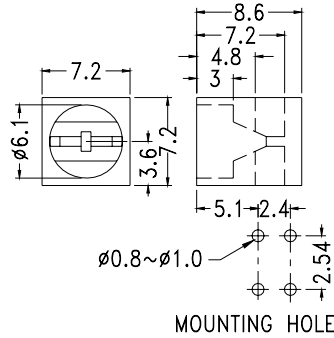

RIGHT ANGLE LED HOUSING

- ┆ MATERIAL: NYLON 66(UL)
- ┆ FLAME CLASS :94V-2
- ┆ COLOR:BLACK
- ┆ UNIT:mm

Suitable for 5mm 3 pin bicolour LED

PART NO	PACKAGE
YPLECD-503	1000

RIGHT ANGLE LED HOUSING

- ┆ MATERIAL: NYLON 66(UL)
- ┆ FLAME CLASS :94V-2
- ┆ COLOR:BLACK
- ┆ UNIT:mm

Suitable for 5mm LED