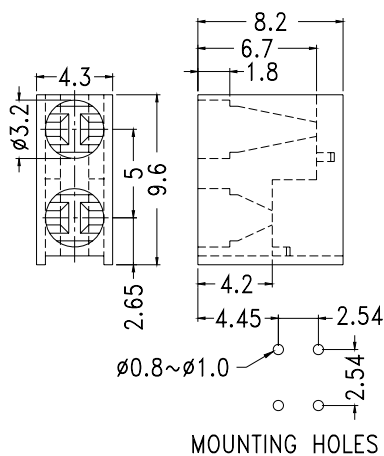

PART NO	PACKAGE
YPLECD-307(A)	1000