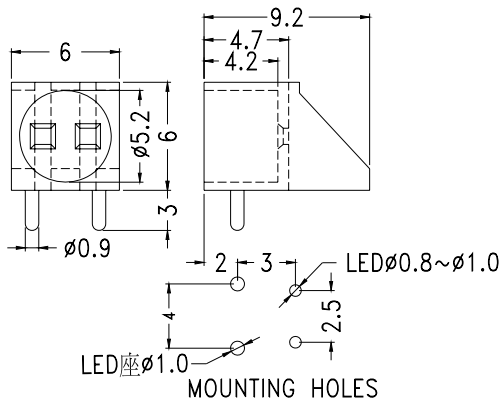

RIGHT ANGLE LED HOUSING

1. ┆ MATERIAL: NYLON 66(UL)
   - ┆ FLAME CLASS :94V-2
   - ┆ COLOR:BLACK
   - ┆ UNIT:mm
2. Suitable for 5mm 3 pin bicolour LED

PART NO	PACKAGE
YPLECK-501	1000

RIGHT ANGLE LED HOUSING

1. ┆ MATERIAL: NYLON 66(UL)
   - ┆ FLAME CLASS :94V-2
   - ┆ COLOR:BLACK
   - ┆ UNIT:mm
2. Suitable for 5mm LED

PART NO	PACKAGE
YPLECK-502	1000

RIGHT ANGLE LED HOUSING

1. ┆ MATERIAL: NYLON 66(UL)
   - ┆ FLAME CLASS :94V-2
   - ┆ COLOR:BLACK
   - ┆ UNIT:mm
2. Suitable for 5mm 3 pin bicolour LED

PART NO	PACKAGE
YPLECK-503	1000