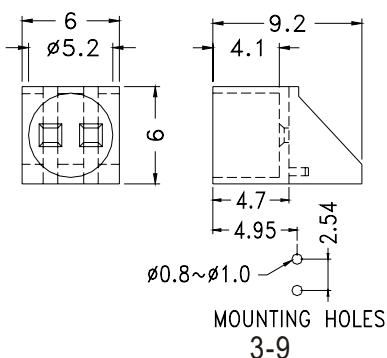

PART NO	PACKAGE
YPLECD-502	2000