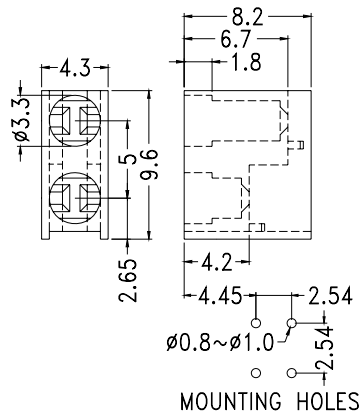

PART NO	PACKAGE
YPLECD-307	1000

RIGHT ANGLE LED HOUSING - 2 WAY

- ┆ MATERIAL: NYLON 66(UL)
- ┆ FLAME CLASS :94V-2
- ┆ COLOR:BLACK
- ┆ UNIT:mm

Suitable for 3mm LED