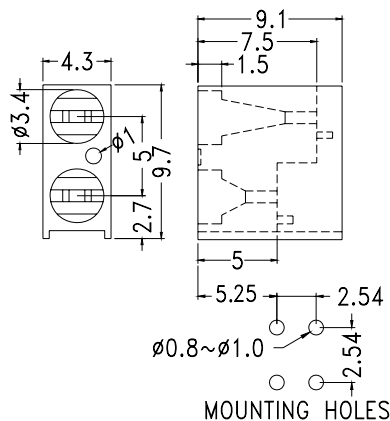

PART NO	PACKAGE
YPLECD-306(A)	1000