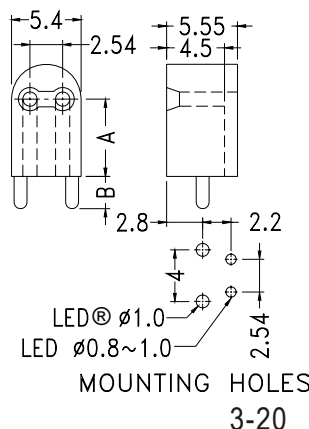

PART NO	A	B	PACKAGE
YPLECKH-3	3.0	2.9	1000
YPLECKH-4.5	4.5	2.5	
YPLECKH-6	6.0	2.5	
YPLECKH-7	7.0	2.5	
YPLECKH-9	9.0	2.5	
YPLECKH-10	10.0	2.9