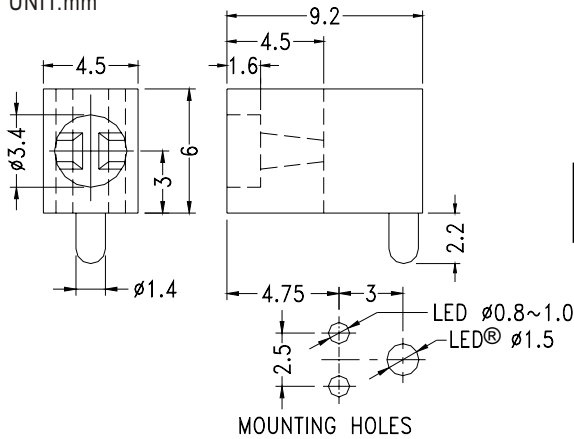

PART NO	PACKAGE
YPLECK-301	1000

RIGHT ANGLE LED HOUSING

- ┆ MATERIAL:NYLON 66(UL)
- ┆ FLAME CLASS :94V-2
- ┆ COLOR:BLACK
- ┆ UNIT:mm

Suitable for 3mm LED