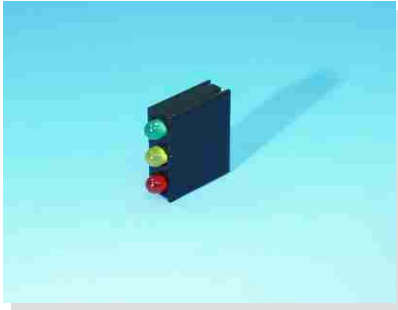

RIGHT ANGLE LED HOUSING - 3 WAY

- ┆ MATERIAL: NYLON 66(UL)
- ┆ FLAME CLASS :94V-2
- ┆ COLOR: BLACK
- ┆ UNIT: mm

Suitable for 3 mm LED

PART NO	PACKAGE
YPLECD-330	1000

RIGHT ANGLE LED HOUSING - 3 WAY

- ┆ MATERIAL: NYLON 66(UL)
- ┆ FLAME CLASS :94V-2
- ┆ COLOR: BLACK
- ┆ UNIT: mm

Suitable for 3 mm LED