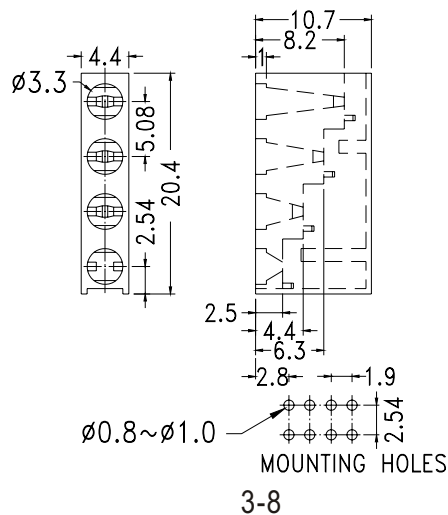

PART NO	PACKAGE
YPLECD-340	1000