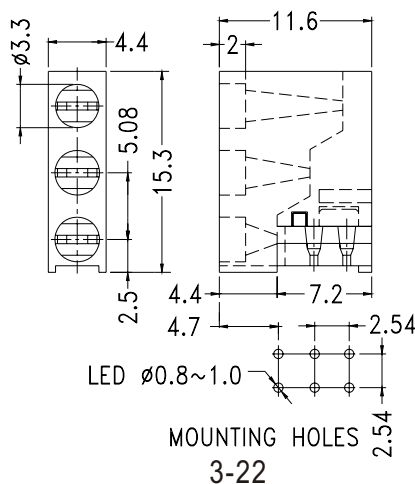

RIGHT ANGLE LED HOUSING - 3 WAY

- ┆ MATERIAL: NYLON 66(UL) Suitable for 3 mm LED
- ┆ FLAME CLASS :94V-2
- ┆ COLOR: BLACK
- ┆ UNIT: mm