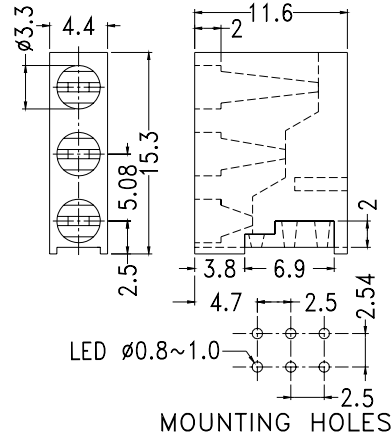

RIGHT ANGLE LED HOUSING - 3 WAY

- ┆ MATERIAL: NYLON 66(UL) Suitable for 3 mm LED
- ┆ FLAME CLASS :94V-2
- ┆ COLOR: BLACK
- ┆ UNIT: mm