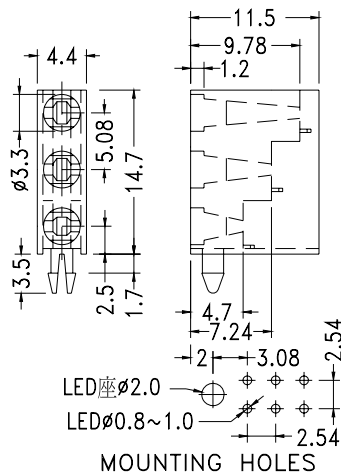

RIGHT ANGLE LED HOUSING - 3 WAY

- ┆ MATERIAL: NYLON 66(UL)   Suitable for 3mm LED
- ┆ FLAME CLASS :94V-2
- ┆ COLOR:BLACK
- ┆ UNIT:mm