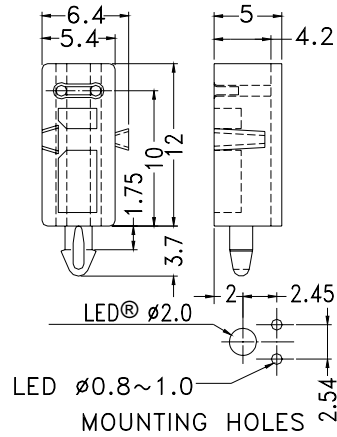

RIGHT ANGLE LED HOUSING

1. ┆ MATERIAL: NYLON 66(UL)
   - ┆ FLAME CLASS :94V-2
   - ┆ COLOR:NATURAL
   - ┆ UNIT:mm
2. Suitable for 5mm LED