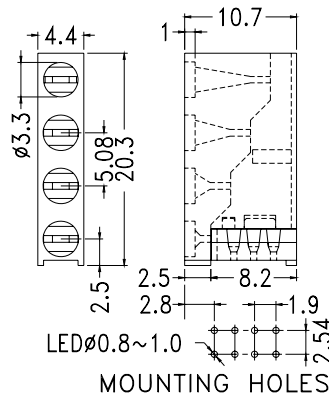

PART NO	PACKAGE
YPKLCH -340	1000

RIGHT ANGLE LED HOUSING - 4 WAY

- ┆ MATERIAL:NYLON 66(UL)
- ┆ FLAME CLASS :94V-2
- ┆ COLOR:BLACK
- ┆ UNIT:mm

Suitable for 3 mm LED