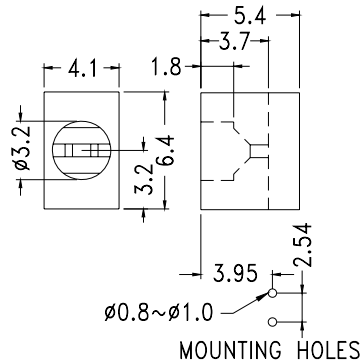

PART NO	PACKAGE
YPLECD314	2000

RIGHT ANGLE LED HOUSING

- ┆ MATERIAL: NYLON 66(UL)
- ┆ FLAME CLASS :94V-2
- ┆ COLOR:BLACK
- ┆ UNIT:mm

Suitable for 3mm LED