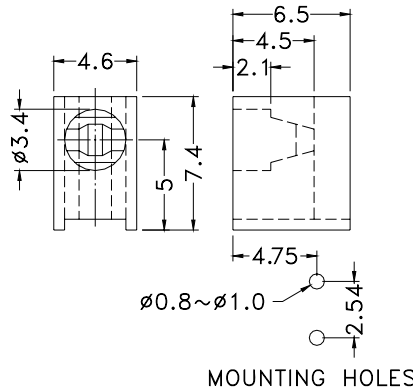

## RIGHT ANGLE LED HOUSING

- ┆ MATERIAL:NYLON 66(UL)
- ┆ FLAME CLASS :94V-2
- ┆ COLOR:BLACK
- ┆ UNIT:mm

Suitable for 3mm LED

PART NO	PACKAGE
YPLECD-301	2000