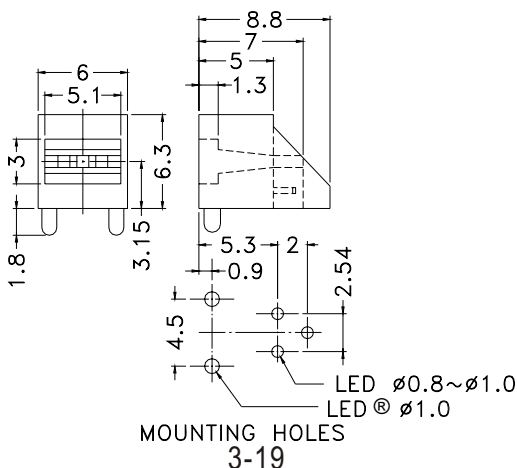

RIGHT ANGLE LED HOUSING

- ┆ MATERIAL: NYLON 66(UL)
- ┆ FLAME CLASS :94V-2
- ┆ COLOR: BLACK
- ┆ UNIT: mm