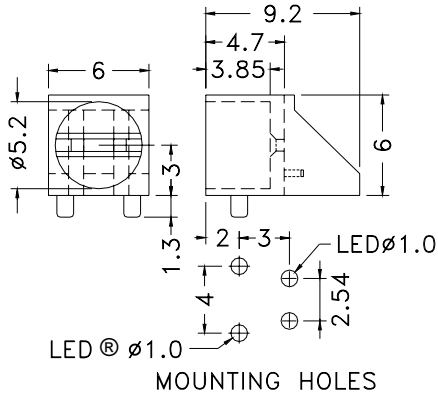

RIGHT ANGLE LED HOUSING

- ┆ MATERIAL: NYLON 66(UL)   Suitable for 5mm LED
- ┆ FLAME CLASS :94V-2
- ┆ COLOR: BLACK
- ┆ UNIT: mm