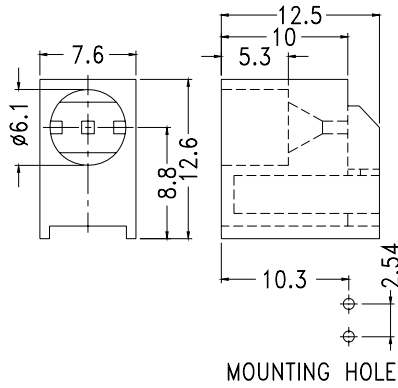

RIGHT ANGLE LED HOUSING

- ┆ MATERIAL:PC(UL)
- ┆ FLAME CLASS:94V-2
- ┆ COLOR:BLACK
- ┆ UNIT:mm

Suitable for 5mm 3 pin biocolour LED

PART NO	PACKAGE
YPLECD-535	500

RIGHT ANGLE LED HOUSING

- ┆ MATERIAL:NYLON 66(UL)
- ┆ FLAME CLASS :94V-2
- ┆ COLOR:BLACK
- ┆ UNIT:mm

Suitable for 3mm LED