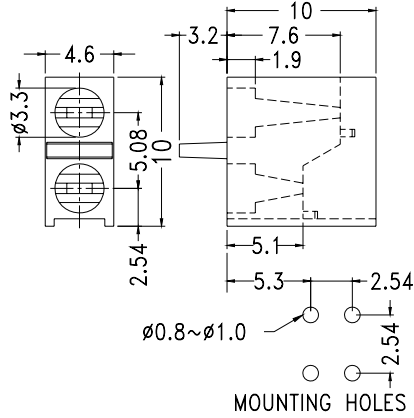

RIGHT ANGLE LED HOUSING

- ┆ MATERIAL: NYLON 66(UL)
- ┆ FLAME CLASS :94V-2
- ┆ COLOR: BLACK
- ┆ UNIT: mm

Suitable for 3mm LED

PART NO	PACKAGE
YPLECD-305	1000

RIGHT ANGLE LED HOUSING

- ┆ MATERIAL: NYLON 66(UL)
- ┆ FLAME CLASS :94V-2
- ┆ COLOR: BLACK
- ┆ UNIT: mm

Suitable for 3mm LED