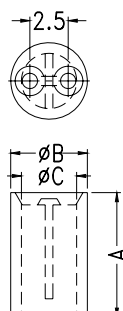

PART NO	A	B	C	PACKAGE
YPLECDW-2	2.0	5.6	3.5	2000
YPLECDW-5	5.0	5.0	3.6	
YPLECDW-9	9.0	5.0	3.6	
YPLECDW-12	12.0	5.0	3.6	
YPLECDW-15	15.0	5.6	4.2	1000
YPLECDW-18.5	18.5	5.6	4.2	
YPLECDW-21	21.0	5.6	4.2	
YPLECDW-21.5	21.5	5.6	4.2	
YPLECDW-22	22.0	5.6	4.2	
YPLECDW-23.5	23.5	5.6	4.2