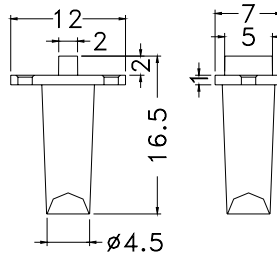

LIGHT PIPE

- ┆ MATERIAL:PC(UL)
- ┆ FLAME CLASS:94V-2
- ┆ COLOR:NATURAL
- ┆ UNIT:mm

PART NO	PACKAGE
YPLECM-12	1000