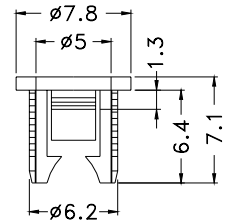

MOUNTING HOLE: $\phi 6.4$

PART NO	PACKAGE
YPLECD5-1	2000

PART NO	PACKAGE
YPLECD5-1S	2000