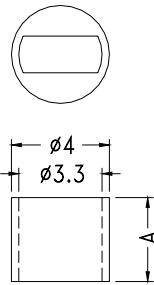

- ┆ MATERIAL: NYLON 66(UL)
- ┆ FLAME CLASS :94V-2/94V-0
- ┆ COLOR:NATURAL/BLACK
- ┆ UNIT:mm

Suitable for 3mm LED

PART NO	A	PACKAGE
YPLECDS-1	1.0	2000
YPLECDS-1.5	1.5	
YPLECDS-2	2.0	
YPLECDS-2.5	2.5	
YPLECDS-3	3.0	
YPLECDS-3.5	3.5	

FOR YPLECDS-3.5 OR LESS