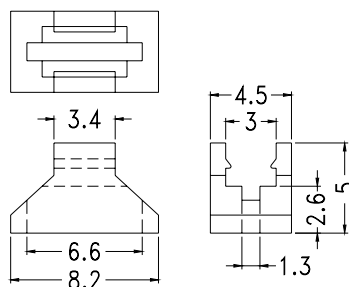

LED SPACER SUPPORT

- ┆ MATERIAL: NYLON 66(UL)
- ┆ FLAME CLASS :94V-2
- ┆ COLOR:NATURAL
- ┆ UNIT:mm