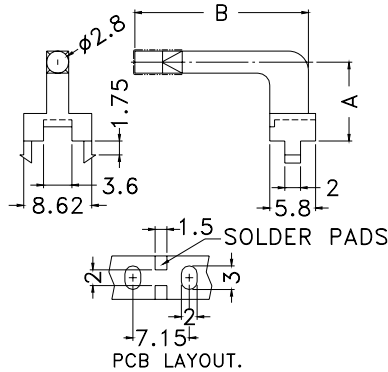

LED LIGHT PIPE

- ┆ MATERIAL:PC(UL)
- ┆ FLAME CLASS :94V-2
- ┆ COLOR:NATURAL
- ┆ UNIT:□

PART NO.	A	B	PACKAGE
YPLPCE1-5-16	5.0	16.0	500
YPLPCE1-5-19	5.0	19.0	
YPLPCE1-5-22	5.0	22.0	
YPLPCE1-10-16	10.0	16.0	
YPLPCE1-10-19	10.0	19.0	
YPLPCE1-10-22	10.0	22.0	
YPLPCE1-15-16	15.0	16.0	
YPLPCE1-15-19	15.0	19.0	
YPLPCE1-15-22	15.0	22.0