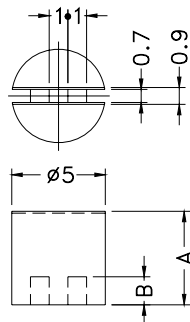

LED SPACER SUPPORT

- ┆ MATERIAL:NYLON 66(UL)
- ┆ FLAME CLASS :94V-2
- ┆ COLOR:NATURAL
- ┆ UNIT:mm

Suitable for 3pin bicolour LED

PART NO	A	B	PACKAGE
YPLECDM-4	4.0	1.0	2000
YPLECDM-5	5.0	1.5