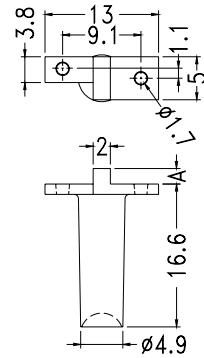

PART NO.	A	PACKAGE
YPLECM-3	1.8	1000
YPLECM-3L	2.2