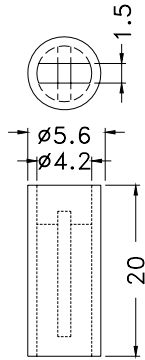

LED SPACER SUPPORT

- ┆ MATERIAL: NYLON 66(UL)
- ┆ FLAME CLASS :94V-2
- ┆ COLOR:NATURAL
- ┆ UNIT:mm

Suitable for 5mm LED

PART NO	PACKAGE
YPLECDW-20	2000

LED SPACER SUPPORT