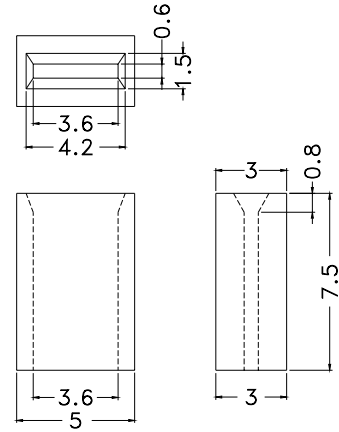

PART NO	PACKAGE
YPLEDCJ-7.5	2000