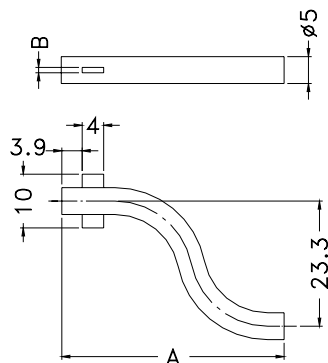

LED LIGHT PIPE

- ┆ MATERIAL:ÅŞ
- ┆ COLOR:NATURAL
- ┆ UNIT:mm

PART NO.	A	B	PACKAGE
YPLPCG-1	41.5	1.3	250
YPLPCG-2	76.5	1.2	100