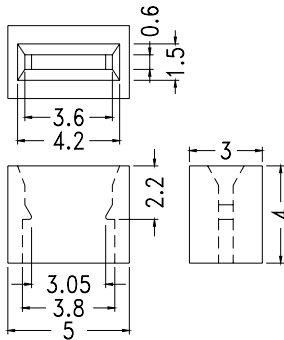

LED SPACER SUPPORT

- ┆ MATERIAL: NYLON 66(UL)
- ┆ FLAME CLASS :94V-2
- ┆ COLOR:BLACK
- ┆ UNIT:mm

PART NO	PACKAGE
YPLEDCJ-4	2000