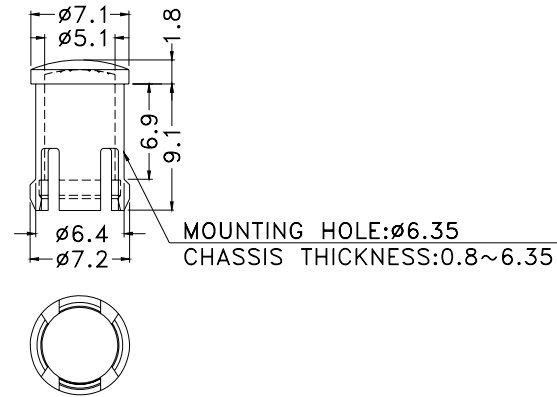

PART NO	PACKAGE
YPLCC5-1	1000

LED LENS CAP - CLEAR

- ┆ MATERIAL:PC(UL)
- ┆ FLAME CLASS:94V-2
- ┆ COLOR:CLEAR
- ┆ UNIT:mm