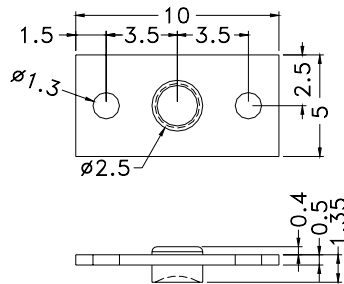

LED MASK / LIGHT PIPE

- ┆ MATERIAL:PC(UL)
- ┆ FLAME CLASS :94V-2
- ┆ COLOR:NATURAL
- ┆ UNIT:mm