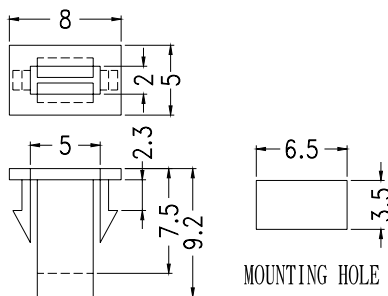

LED HOLDER - RECTANGULAR 5X2

- ┆ MATERIAL: NYLON 66(UL)
- ┆ FLAME CLASS :94V-2
- ┆ COLOR:NATURAL/BLACK/COMPUTER
- ┆ UNIT:mm