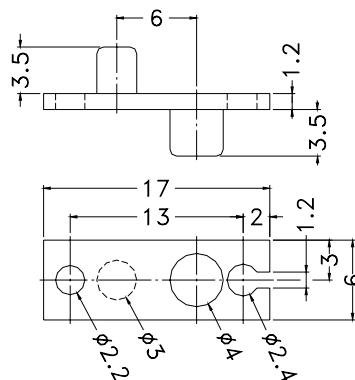

LED MASK / LIGHT PIPE

- ┆ MATERIAL:PMMA
- ┆ COLOR:CLEAR
- ┆ UNIT:mm