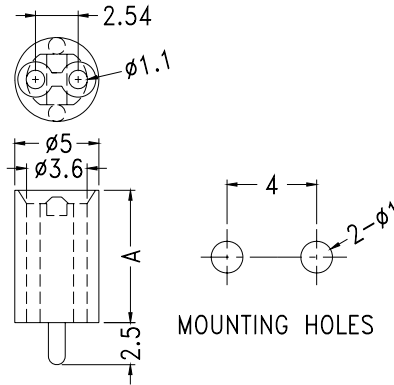

5mm LED SPACER SUPPORT

- ┆ MATERIAL: NYLON 66(UL)
- ┆ FLAME CLASS :94V-2
- ┆ COLOR:NATURAL
- ┆ UNIT:mm

PART NO	A	PACKAGE
YPLEDCK-6	6.0	2000
YPLEDCK-10	10.0	
YPLEDCK-12.5	12.5	1000
YPLEDCK-14	14.0	
YPLEDCK-18	18.0	

5mm LED SPACER SUPPORT

- ┆ MATERIAL: NYLON 66(UL)
- ┆ FLAME CLASS :94V-2
- ┆ COLOR:NATURAL
- ┆ UNIT:mm