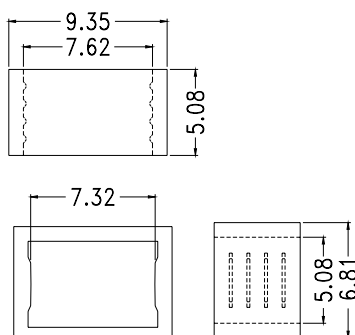

LED HOLDER COVER

- ┆ MATERIAL: NYLON 66(UL)
- ┆ FLAME CLASS :94V-2
- ┆ COLOR:BLACK
- ┆ UNIT:mm