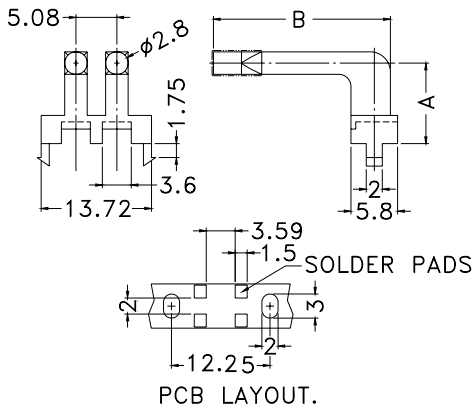

PART NO.	A	B	PACKAGE
YPLPCE2-5-16	5.0	16.0	250
YPLPCE2-5-19	5.0	19.0	
YPLPCE2-5-22	5.0	22.0	
YPLPCE2-10-16	10.0	16.0	
YPLPCE2-10-19	10.0	19.0	
YPLPCE2-10-22	10.0	22.0	
YPLPCE2-15-16	15.0	16.0	
YPLPCE2-15-19	15.0	19.0