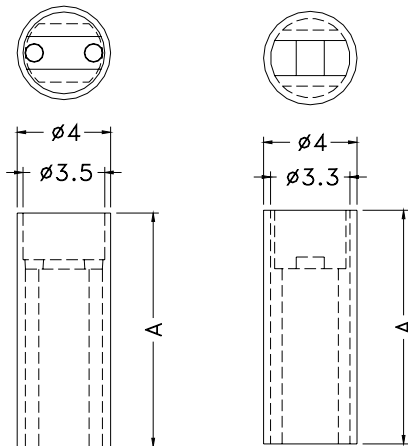

YPLECDS-XXS

PART NO	A	PACKAGE
YPLECDS-4	4.0	2000
YPLECDS-4.5	4.5	
YPLECDS-5	5.0	
YPLECDS-5.5	5.5	
YPLECDS-6	6.0	
YPLECDS-6.5	6.5	
YPLECDS-7	7.0	
YPLECDS-7.5	7.5	
YPLECDS-8	8.0	
YPLECDS-8.5	8.5	
YPLECDS-9	9.0	
YPLECDS-9.5	9.5	
YPLECDS-10	10.0	
YPLECDS-10.5	10.5	
YPLECDS-11	11.0	
YPLECDS-11.5	11.5	
YPLECDS-12	12.0	
YPLECDS-12.5	12.5	
YPLECDS-13	13.0	
YPLECDS-13.5	13.5	

PART NO	A	PACKAGE
YPLECDS-14	14.0	2000
YPLECDS-14.5	14.5	
YPLECDS-15	15.0	
YPLECDS-15.5	15.5	
YPLECDS-16	16.0	
YPLECDS-16.5	16.5	
YPLECDS-17	17.0	1000
YPLECDS-17.5	17.5	
YPLECDS-18	18.0	
YPLECDS-18.5	18.5	
YPLECDS-19	19.0	
YPLECDS-19.5	19.5	
YPLECDS-20	20.0	
YPLECDS-20.5	20.5	
YPLECDS-21	21.0	
YPLECDS-21.5	21.5	
YPLECDS-22	22.0	
YPLECDS-22.5	22.5	
YPLECDS-23	23.0	
YPLECDS-23.5	23.5	
YPLECDS-24	24.0