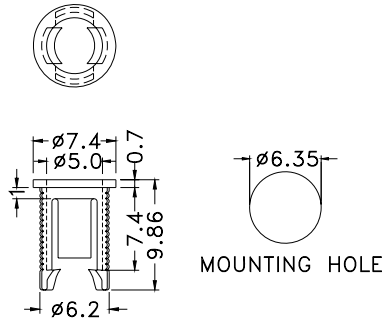

LED BEZEL / HOLDER

- ┆ MATERIAL:NYLON 66(UL)
- ┆ FLAME CLASS :94V-2
- ┆ COLOR:BLACK
- ┆ UNIT:mm