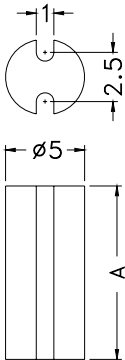

PART NO	A	PACKAGE
YPLECDT -16.1	16.1	1000
YPLECDT -20	20.2	
YPLECDT -22	22.0	
YPLECDT -22.7	22.7