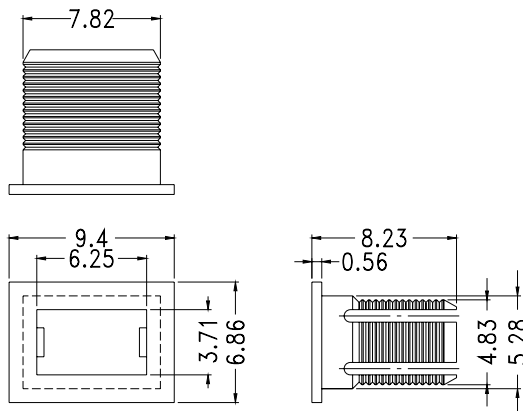

LED HOLDER

- ┆ MATERIAL: NYLON 66(UL)
- ┆ FLAME CLASS :94V-2
- ┆ COLOR:BLACK
- ┆ UNIT:mm