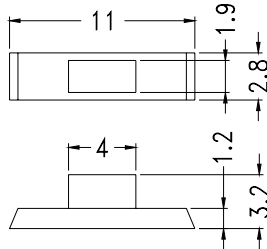

LED MASK

- ┆ MATERIAL: PMMA
- ┆ COLOR: NATURAL
- ┆ UNIT: mm