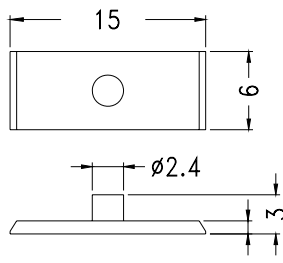

LED MASK / LIGHT PIPE

- ┆ MATERIAL: PMMA
- ┆ COLOR: NATURAL
- ┆ UNIT: mm