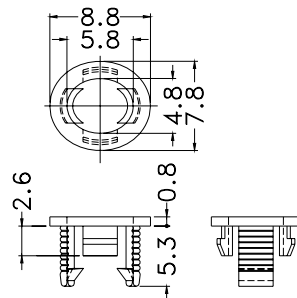

MOUNTING HOLE
HOLE IN THICKNESS:1.0

PART NO	PACKAGE
YPLECD5-6	2000