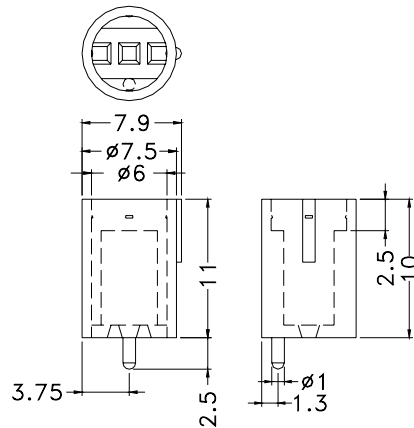

5mm LED SPACER SUPPORT

- ┆ MATERIAL: NYLON 66(UL)
- ┆ FLAME CLASS :94V-2
- ┆ COLOR:NATURAL
- ┆ UNIT:mm

PART NO	A	PACKAGE
YPLEDCK-6	6.0	2000
YPLEDCK-10	10.0	
YPLEDCK-12.5	12.5	1000
YPLEDCK-14	14.0	
YPLEDCK-18	18.0	

5mm LED SPACER SUPPORT

- ┆ MATERIAL: NYLON 66(UL)
- ┆ FLAME CLASS :94V-2
- ┆ COLOR:NATURAL
- ┆ UNIT:mm

PART NO	PACKAGE
YPLECCC-8.5	1000

LED SPACER SUPPORT

- ┆ MATERIAL: NYLON 66(UL)
- ┆ FLAME CLASS :94V-2
- ┆ COLOR:NATURAL
- ┆ UNIT:mm

PART NO	PACKAGE
YPLECC-1	2000