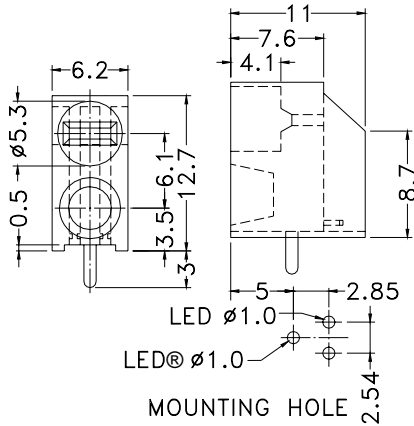

RIGHT ANGLE LED HOUSING

- ┆ MATERIAL: NYLON 66(UL)
 - ┆ FLAME CLASS :94V-2
 - ┆ COLOR: BLACK
 - ┆ UNIT: mm
- Suitable for 5mm LED

PART NO	PACKAGE
YPLECK-525	1000

RIGHT ANGLE LED HOUSING

- ┆ MATERIAL: NYLON 66(UL)
- ┆ FLAME CLASS :94V-2
- ┆ COLOR: BLACK/NATURAL
- ┆ UNIT: mm

PART NO	A	B	PACKAGE
YPLECD1L-5	5.0	/	2000
YPLECD1L-6	6.0	3.0	
YPLECD1L-7	7.0	3.0	
YPLECD1L-8	8.0	3.0	1000
YPLECD1L-9	9.0	3.0	
YPLECD1L-10	10.0	2.5	

RIGHT ANGLE LED HOUSING

- ┆ MATERIAL: NYLON 66(UL)
- ┆ FLAME CLASS :94V-2
- ┆ COLOR: BLACK/NATURAL
- ┆ UNIT: mm

PART NO	A	B	PACKAGE
YPLECKH-3	3.0	2.9	1000
YPLECKH-4.5	4.5	2.5	
YPLECKH-6	6.0	2.5	
YPLECKH-7	7.0	2.5	
YPLECKH-9	9.0	2.5	
YPLECKH-10	10.0	2.9	

RIGHT ANGLE LED HOUSING

- ┆ MATERIAL: NYLON 66(UL)
 - ┆ FLAME CLASS :94V-2
 - ┆ COLOR: NATURAL
 - ┆ UNIT: mm
- Suitable for 5mm LED