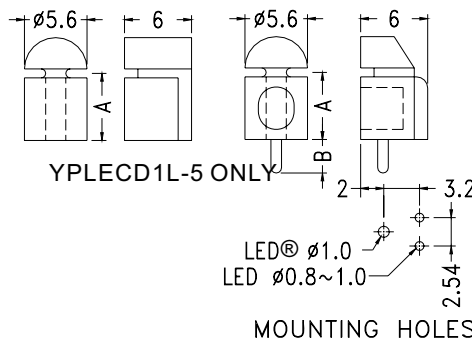

RIGHT ANGLE LED HOUSING

- ┆ MATERIAL: NYLON 66(UL)
 - ┆ FLAME CLASS :94V-2
 - ┆ COLOR: BLACK
 - ┆ UNIT: mm
- Suitable for 5mm LED

PART NO	PACKAGE
YPLECK-525	1000

RIGHT ANGLE LED HOUSING

- ┆ MATERIAL: NYLON 66(UL)
- ┆ FLAME CLASS :94V-2
- ┆ COLOR: BLACK/NATURAL
- ┆ UNIT: mm

PART NO	A	B	PACKAGE
YPLECD1L-5	5.0	/	2000
YPLECD1L-6	6.0	3.0	
YPLECD1L-7	7.0	3.0	
YPLECD1L-8	8.0	3.0	1000
YPLECD1L-9	9.0	3.0	
YPLECD1L-10	10.0	2.5	

RIGHT ANGLE LED HOUSING

- ┆ MATERIAL: NYLON 66(UL)
- ┆ FLAME CLASS :94V-2
- ┆ COLOR: BLACK/NATURAL
- ┆ UNIT: mm

PART NO	A	B	PACKAGE
YPLECKH-3	3.0	2.9	1000
YPLECKH-4.5	4.5	2.5	
YPLECKH-6	6.0	2.5	
YPLECKH-7	7.0	2.5	
YPLECKH-9	9.0	2.5	
YPLECKH-10	10.0	2.9	

RIGHT ANGLE LED HOUSING

- ┆ MATERIAL: NYLON 66(UL)
 - ┆ FLAME CLASS :94V-2
 - ┆ COLOR: NATURAL
 - ┆ UNIT: mm
- Suitable for 5mm LED