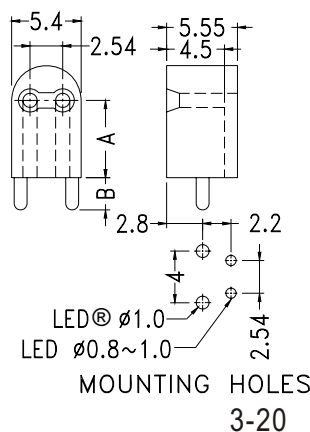

RIGHT ANGLE LED HOUSING

- ┆ MATERIAL: NYLON 66(UL)
 - ┆ FLAME CLASS :94V-2
 - ┆ COLOR: BLACK
 - ┆ UNIT: mm
- Suitable for 5mm LED

PART NO	PACKAGE
YPLECK-525	1000

RIGHT ANGLE LED HOUSING

- ┆ MATERIAL: NYLON 66(UL)
- ┆ FLAME CLASS :94V-2
- ┆ COLOR: BLACK/NATURAL
- ┆ UNIT: mm

PART NO	A	B	PACKAGE
YPLECD1L-5	5.0	/	2000
YPLECD1L-6	6.0	3.0	
YPLECD1L-7	7.0	3.0	
YPLECD1L-8	8.0	3.0	1000
YPLECD1L-9	9.0	3.0	
YPLECD1L-10	10.0	2.5	

RIGHT ANGLE LED HOUSING

- ┆ MATERIAL: NYLON 66(UL)
- ┆ FLAME CLASS :94V-2
- ┆ COLOR: BLACK/NATURAL
- ┆ UNIT: mm

PART NO	A	B	PACKAGE
YPLECKH-3	3.0	2.9	1000
YPLECKH-4.5	4.5	2.5	
YPLECKH-6	6.0	2.5	
YPLECKH-7	7.0	2.5	
YPLECKH-9	9.0	2.5	
YPLECKH-10	10.0	2.9	

RIGHT ANGLE LED HOUSING

- ┆ MATERIAL: NYLON 66(UL)
 - ┆ FLAME CLASS :94V-2
 - ┆ COLOR: NATURAL
 - ┆ UNIT: mm
- Suitable for 5mm LED