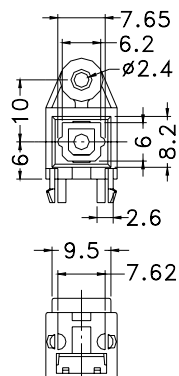

PART NO	A	B	PACKAGE
YPLECKH-3	3.0	2.9	1000
YPLECKH-4.5	4.5	2.5	
YPLECKH-6	6.0	2.5	
YPLECKH-7	7.0	2.5	
YPLECKH-9	9.0	2.5	
YPLECKH-10	10.0	2.9	

RIGHT ANGLE LED HOUSING

- ┆ MATERIAL: NYLON 66(UL)
 - ┆ FLAME CLASS :94V-2
 - ┆ COLOR: NATURAL
 - ┆ UNIT: mm
- Suitable for 5mm LED

PART NO	PACKAGE
YPLECKH-6301	1000

VERTICAL LED HOUSING

- ┆ MATERIAL: NYLON 66(UL)
- ┆ FLAME CLASS :94V-2
- ┆ COLOR: BLACK
- ┆ UNIT: mm

PART NO	PACKAGE
YPLECDR-1	1000

Photo TR HOLDER

- ┆ MATERIAL: PBT+20%GF
- ┆ COLOR: BLACK
- ┆ UNIT: mm