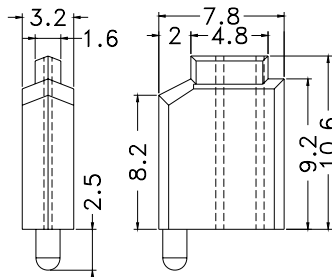

VERTICAL LED HOUSING

- ┆ MATERIAL: NYLON 66(UL)
- ┆ FLAME CLASS :94V-2
- ┆ COLOR: BLACK
- ┆ UNIT: mm

PART NO	PACKAGE
YPLECDR-1	1000