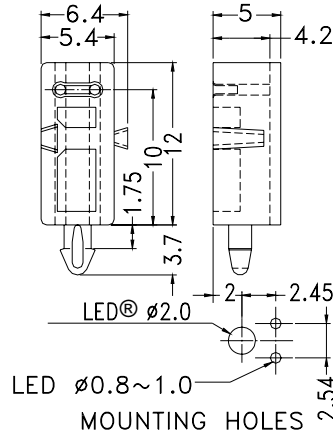

RIGHT ANGLE LED HOUSING

- ┆ MATERIAL: NYLON 66(UL)
 - ┆ FLAME CLASS :94V-2
 - ┆ COLOR: BLACK
 - ┆ UNIT: mm
- Suitable for 5mm LED

PART NO	PACKAGE
YPLECK-525	1000

RIGHT ANGLE LED HOUSING

- ┆ MATERIAL: NYLON 66(UL)
- ┆ FLAME CLASS :94V-2
- ┆ COLOR: BLACK/NATURAL
- ┆ UNIT: mm

PART NO	A	B	PACKAGE
YPLECD1L-5	5.0	/	2000
YPLECD1L-6	6.0	3.0	
YPLECD1L-7	7.0	3.0	
YPLECD1L-8	8.0	3.0	1000
YPLECD1L-9	9.0	3.0	
YPLECD1L-10	10.0	2.5	

RIGHT ANGLE LED HOUSING

- ┆ MATERIAL: NYLON 66(UL)
- ┆ FLAME CLASS :94V-2
- ┆ COLOR: BLACK/NATURAL
- ┆ UNIT: mm

PART NO	A	B	PACKAGE
YPLECKH-3	3.0	2.9	1000
YPLECKH-4.5	4.5	2.5	
YPLECKH-6	6.0	2.5	
YPLECKH-7	7.0	2.5	
YPLECKH-9	9.0	2.5	
YPLECKH-10	10.0	2.9	

RIGHT ANGLE LED HOUSING

- ┆ MATERIAL: NYLON 66(UL)
 - ┆ FLAME CLASS :94V-2
 - ┆ COLOR: NATURAL
 - ┆ UNIT: mm
- Suitable for 5mm LED