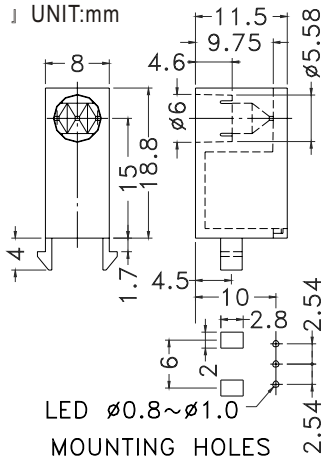

PART NO	PACKAGE
YPLECK- 512	1000

RIGHT ANGLE LED HOUSING - 2 WAY

- ┆ MATERIAL: NYLON 66(UL)
- ┆ FLAME CLASS :94V-2
- ┆ COLOR:BLACK
- ┆ UNIT:mm

PART NO	PACKAGE
YPLECK-515	1000

RIGHT ANGLE LED HOUSING

- ┆ MATERIAL: NYLON 66(UL) Suitable for 5mm LED
- ┆ FLAME CLASS :94V-2
- ┆ COLOR: BLACK
- ┆ UNIT:mm

PART NO	PACKAGE
YPLECK-516	2000

RIGHT ANGLE LED HOUSING

- ┆ MATERIAL: NYLON 66(UL) Suitable for 5mm LED
- ┆ FLAME CLASS :94V-2
- ┆ COLOR: BLACK
- ┆ UNIT:mm

PART NO	PACKAGE
YPLECK-517	1000

RIGHT ANGLE LED HOUSING

- ┆ MATERIAL: NYLON 66(UL)
- ┆ FLAME CLASS :94V-2
- ┆ COLOR: BLACK
- ┆ UNIT:mm

PART NO	PACKAGE
YPLECK-518	1000