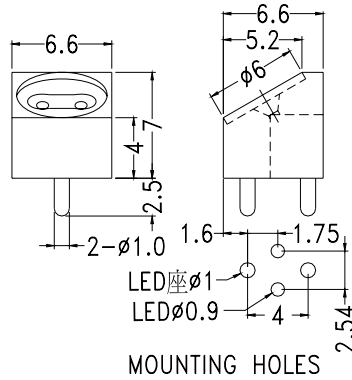

RIGHT ANGLE LED HOUSING

- ┆ MATERIAL: NYLON 66(UL)
- ┆ FLAME CLASS :94V-2
- ┆ COLOR:NATURAL
- ┆ UNIT:mm

PART NO	PACKAGE
YPLECK-513	2000

RIGHT ANGLE LED HOUSING - 2 WAY

- ┆ MATERIAL: NYLON 66(UL)
- ┆ FLAME CLASS :94V-2
- ┆ COLOR:BLACK
- ┆ UNIT:mm

PART NO	PACKAGE
YPLECK- 512	1000

RIGHT ANGLE LED HOUSING - 2 WAY

- ┆ MATERIAL: NYLON 66(UL)
- ┆ FLAME CLASS :94V-2
- ┆ COLOR:BLACK
- ┆ UNIT:mm

PART NO	PACKAGE
YPLECK-515	1000

RIGHT ANGLE LED HOUSING

- ┆ MATERIAL: NYLON 66(UL) Suitable for 5mm LED
- ┆ FLAME CLASS :94V-2
- ┆ COLOR: BLACK
- ┆ UNIT:mm

PART NO	PACKAGE
YPLECK-516	2000

RIGHT ANGLE LED HOUSING

- ┆ MATERIAL: NYLON 66(UL) Suitable for 5mm LED
- ┆ FLAME CLASS :94V-2
- ┆ COLOR: BLACK
- ┆ UNIT:mm

PART NO	PACKAGE
YPLECK-517	1000

RIGHT ANGLE LED HOUSING

- ┆ MATERIAL: NYLON 66(UL)
- ┆ FLAME CLASS :94V-2
- ┆ COLOR: BLACK
- ┆ UNIT:mm

PART NO	PACKAGE
YPLECK-518	1000