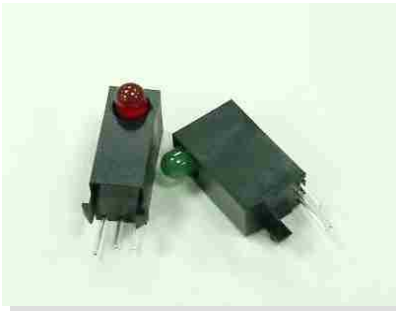

RIGHT ANGLE LED HOUSING

- ┆ MATERIAL: NYLON 66(UL)
- ┆ FLAME CLASS :94V-2
- ┆ COLOR:NATURAL
- ┆ UNIT:mm

PART NO	PACKAGE
YPLECK-513	2000

RIGHT ANGLE LED HOUSING - 2 WAY

- ┆ MATERIAL: NYLON 66(UL)
- ┆ FLAME CLASS :94V-2
- ┆ COLOR:BLACK
- ┆ UNIT:mm

PART NO	PACKAGE
YPLECK- 512	1000

RIGHT ANGLE LED HOUSING - 2 WAY

- ┆ MATERIAL: NYLON 66(UL)
- ┆ FLAME CLASS :94V-2
- ┆ COLOR:BLACK
- ┆ UNIT:mm

PART NO	PACKAGE
YPLECK-515	1000

RIGHT ANGLE LED HOUSING

- ┆ MATERIAL: NYLON 66(UL) Suitable for 5mm LED
- ┆ FLAME CLASS :94V-2
- ┆ COLOR: BLACK
- ┆ UNIT:mm

PART NO	PACKAGE
YPLECK-516	2000

RIGHT ANGLE LED HOUSING

- ┆ MATERIAL: NYLON 66(UL) Suitable for 5mm LED
- ┆ FLAME CLASS :94V-2
- ┆ COLOR: BLACK
- ┆ UNIT:mm

PART NO	PACKAGE
YPLECK-517	1000

RIGHT ANGLE LED HOUSING

- ┆ MATERIAL: NYLON 66(UL)
- ┆ FLAME CLASS :94V-2
- ┆ COLOR: BLACK
- ┆ UNIT:mm

PART NO	PACKAGE
YPLECK-518	1000