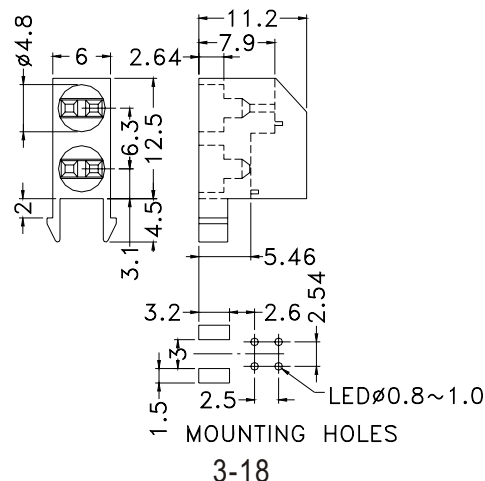

RIGHT ANGLE LED HOUSING

- ┆ MATERIAL: NYLON 66(UL)
- ┆ FLAME CLASS :94V-2
- ┆ COLOR:NATURAL
- ┆ UNIT:mm

PART NO	PACKAGE
YPLECK-513	2000

RIGHT ANGLE LED HOUSING - 2 WAY

- ┆ MATERIAL: NYLON 66(UL)
- ┆ FLAME CLASS :94V-2
- ┆ COLOR:BLACK
- ┆ UNIT:mm

PART NO	PACKAGE
YPLECK- 512	1000

RIGHT ANGLE LED HOUSING - 2 WAY

- ┆ MATERIAL: NYLON 66(UL)
- ┆ FLAME CLASS :94V-2
- ┆ COLOR:BLACK
- ┆ UNIT:mm

PART NO	PACKAGE
YPLECK-515	1000

RIGHT ANGLE LED HOUSING

- ┆ MATERIAL: NYLON 66(UL) Suitable for 5mm LED
- ┆ FLAME CLASS :94V-2
- ┆ COLOR: BLACK
- ┆ UNIT:mm

PART NO	PACKAGE
YPLECK-516	2000

RIGHT ANGLE LED HOUSING

- ┆ MATERIAL: NYLON 66(UL) Suitable for 5mm LED
- ┆ FLAME CLASS :94V-2
- ┆ COLOR: BLACK
- ┆ UNIT:mm

PART NO	PACKAGE
YPLECK-517	1000

RIGHT ANGLE LED HOUSING

- ┆ MATERIAL: NYLON 66(UL)
- ┆ FLAME CLASS :94V-2
- ┆ COLOR: BLACK
- ┆ UNIT:mm

PART NO	PACKAGE
YPLECK-518	1000