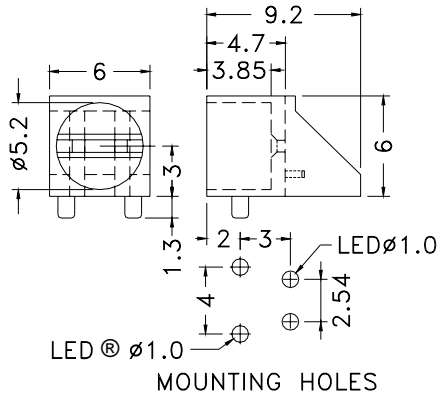

PART NO	PACKAGE
YPLECK- 512	1000

RIGHT ANGLE LED HOUSING - 2 WAY

- ┆ MATERIAL: NYLON 66(UL)
- ┆ FLAME CLASS :94V-2
- ┆ COLOR:BLACK
- ┆ UNIT:mm

PART NO	PACKAGE
YPLECK-515	1000

RIGHT ANGLE LED HOUSING

- ┆ MATERIAL: NYLON 66(UL) Suitable for 5mm LED
- ┆ FLAME CLASS :94V-2
- ┆ COLOR: BLACK
- ┆ UNIT:mm

PART NO	PACKAGE
YPLECK-516	2000

RIGHT ANGLE LED HOUSING

- ┆ MATERIAL: NYLON 66(UL) Suitable for 5mm LED
- ┆ FLAME CLASS :94V-2
- ┆ COLOR: BLACK
- ┆ UNIT:mm

PART NO	PACKAGE
YPLECK-517	1000

RIGHT ANGLE LED HOUSING

- ┆ MATERIAL: NYLON 66(UL)
- ┆ FLAME CLASS :94V-2
- ┆ COLOR: BLACK
- ┆ UNIT:mm

PART NO	PACKAGE
YPLECK-518	1000