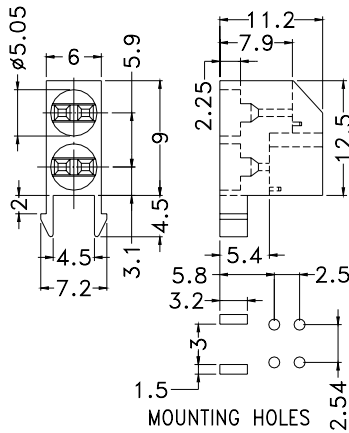

RIGHT ANGLE LED HOUSING

- ┆ MATERIAL: NYLON 66(UL)
- ┆ FLAME CLASS :94V-2
- ┆ COLOR:NATURAL
- ┆ UNIT:mm

PART NO	PACKAGE
YPLECK-513	2000

RIGHT ANGLE LED HOUSING - 2 WAY

- ┆ MATERIAL: NYLON 66(UL)
- ┆ FLAME CLASS :94V-2
- ┆ COLOR:BLACK
- ┆ UNIT:mm

PART NO	PACKAGE
YPLECK- 512	1000

RIGHT ANGLE LED HOUSING - 2 WAY

- ┆ MATERIAL: NYLON 66(UL)
- ┆ FLAME CLASS :94V-2
- ┆ COLOR:BLACK
- ┆ UNIT:mm

PART NO	PACKAGE
YPLECK-515	1000

RIGHT ANGLE LED HOUSING

- ┆ MATERIAL: NYLON 66(UL) Suitable for 5mm LED
- ┆ FLAME CLASS :94V-2
- ┆ COLOR: BLACK
- ┆ UNIT:mm

PART NO	PACKAGE
YPLECK-516	2000

RIGHT ANGLE LED HOUSING

- ┆ MATERIAL: NYLON 66(UL) Suitable for 5mm LED
- ┆ FLAME CLASS :94V-2
- ┆ COLOR: BLACK
- ┆ UNIT:mm

PART NO	PACKAGE
YPLECK-517	1000

RIGHT ANGLE LED HOUSING

- ┆ MATERIAL: NYLON 66(UL)
- ┆ FLAME CLASS :94V-2
- ┆ COLOR: BLACK
- ┆ UNIT:mm

PART NO	PACKAGE
YPLECK-518	1000