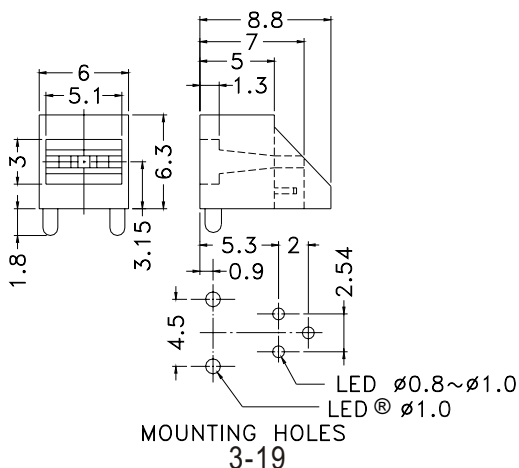

PART NO	PACKAGE
YPLECK- 512	1000

RIGHT ANGLE LED HOUSING - 2 WAY

- ┆ MATERIAL: NYLON 66(UL)
- ┆ FLAME CLASS :94V-2
- ┆ COLOR:BLACK
- ┆ UNIT:mm

PART NO	PACKAGE
YPLECK-515	1000

RIGHT ANGLE LED HOUSING

- ┆ MATERIAL: NYLON 66(UL) Suitable for 5mm LED
- ┆ FLAME CLASS :94V-2
- ┆ COLOR: BLACK
- ┆ UNIT:mm

PART NO	PACKAGE
YPLECK-516	2000

RIGHT ANGLE LED HOUSING

- ┆ MATERIAL: NYLON 66(UL) Suitable for 5mm LED
- ┆ FLAME CLASS :94V-2
- ┆ COLOR: BLACK
- ┆ UNIT:mm

PART NO	PACKAGE
YPLECK-517	1000

RIGHT ANGLE LED HOUSING

- ┆ MATERIAL: NYLON 66(UL)
- ┆ FLAME CLASS :94V-2
- ┆ COLOR: BLACK
- ┆ UNIT:mm

PART NO	PACKAGE
YPLECK-518	1000