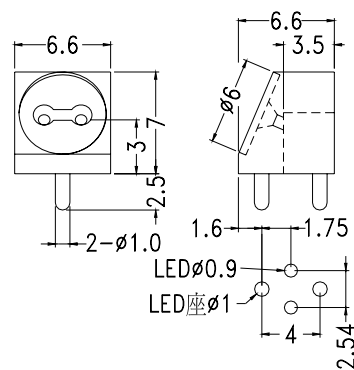

## RIGHT ANGLE LED HOUSING

- ┆ MATERIAL: NYLON 66(UL) Suitable for 5mm LED
- ┆ FLAME CLASS :94V-2
- ┆ COLOR:BLACK
- ┆ UNIT:mm

PART NO	PACKAGE
YPLECK-507	1000

## RIGHT ANGLE LED HOUSING

- ┆ MATERIAL: NYLON 66(UL) Suitable for 5mm LED
- ┆ FLAME CLASS :94V-2
- ┆ COLOR:BLACK
- ┆ UNIT:mm

PART NO	PACKAGE
YPLECK-508	1000

## LED HOUSING - 67 DEGREE ANGLE

- ┆ MATERIAL: NYLON 66(UL) Suitable for 5mm LED
- ┆ FLAME CLASS :94V-2
- ┆ COLOR:BLACK/NATURAL
- ┆ UNIT:mm

PART NO	PACKAGE
YPLECK-509	1000

MOUNTING HOLES