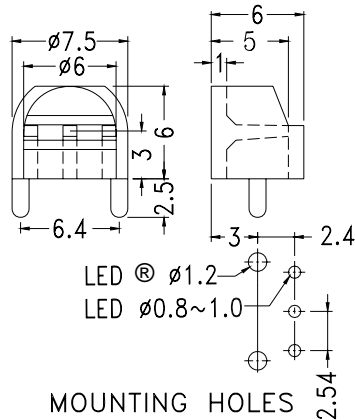

## RIGHT ANGLE LED HOUSING

- ┆ MATERIAL: NYLON 66(UL)
  - ┆ FLAME CLASS :94V-2
  - ┆ COLOR:BLACK
  - ┆ UNIT:mm
- Suitable for 5mm 3 pin bicolour LED

PART NO	PACKAGE
YPLECK-503	1000

## RIGHT ANGLE LED HOUSING

- ┆ MATERIAL: NYLON 66(UL) Suitable for 5mm LED
- ┆ FLAME CLASS :94V-2
- ┆ COLOR:BLACK
- ┆ UNIT:mm

PART NO	PACKAGE
YPLECK-507	1000

## RIGHT ANGLE LED HOUSING

- ┆ MATERIAL: NYLON 66(UL) Suitable for 5mm LED
- ┆ FLAME CLASS :94V-2
- ┆ COLOR:BLACK
- ┆ UNIT:mm

PART NO	PACKAGE
YPLECK-508	1000