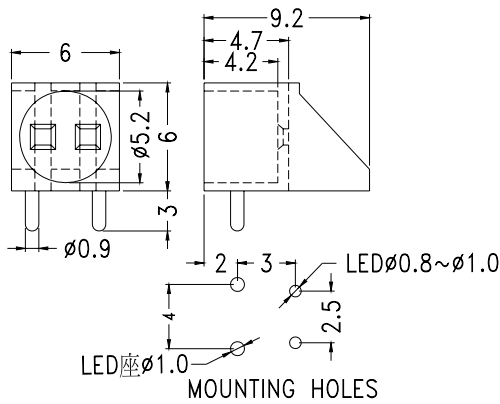

## RIGHT ANGLE LED HOUSING

- ┆ MATERIAL: NYLON 66(UL)
  - ┆ FLAME CLASS :94V-2
  - ┆ COLOR:BLACK
  - ┆ UNIT:mm
- Suitable for 5mm 3 pin bicolour LED

PART NO	PACKAGE
YPLECK-501	1000

## RIGHT ANGLE LED HOUSING

- ┆ MATERIAL: NYLON 66(UL)
  - ┆ FLAME CLASS :94V-2
  - ┆ COLOR:BLACK
  - ┆ UNIT:mm
- Suitable for 5mm LED

PART NO	PACKAGE
YPLECK-502	1000

## RIGHT ANGLE LED HOUSING

- ┆ MATERIAL: NYLON 66(UL)
  - ┆ FLAME CLASS :94V-2
  - ┆ COLOR:BLACK
  - ┆ UNIT:mm
- Suitable for 5mm 3 pin bicolour LED

PART NO	PACKAGE
YPLECK-503	1000

## RIGHT ANGLE LED HOUSING

- ┆ MATERIAL: NYLON 66(UL) Suitable for 5mm LED
- ┆ FLAME CLASS :94V-2
- ┆ COLOR:BLACK
- ┆ UNIT:mm

PART NO	PACKAGE
YPLECK-507	1000