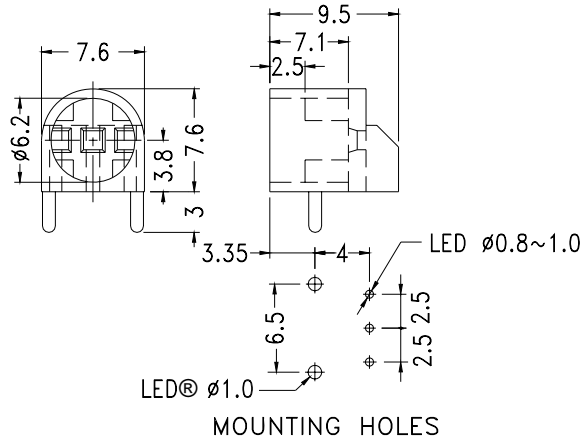

## RIGHT ANGLE LED HOUSING

- ┆ MATERIAL: NYLON 66(UL)
  - ┆ FLAME CLASS :94V-2
  - ┆ COLOR:BLACK
  - ┆ UNIT:mm
- Suitable for 5mm 3 pin bicolour LED

PART NO	PACKAGE
YPLECK-501	1000

## RIGHT ANGLE LED HOUSING

- ┆ MATERIAL: NYLON 66(UL)
  - ┆ FLAME CLASS :94V-2
  - ┆ COLOR:BLACK
  - ┆ UNIT:mm
- Suitable for 5mm LED

PART NO	PACKAGE
YPLECK-502	1000

## RIGHT ANGLE LED HOUSING

- ┆ MATERIAL: NYLON 66(UL)
  - ┆ FLAME CLASS :94V-2
  - ┆ COLOR:BLACK
  - ┆ UNIT:mm
- Suitable for 5mm 3 pin bicolour LED

PART NO	PACKAGE
YPLECK-503	1000

## RIGHT ANGLE LED HOUSING

- ┆ MATERIAL: NYLON 66(UL) Suitable for 5mm LED
- ┆ FLAME CLASS :94V-2
- ┆ COLOR:BLACK
- ┆ UNIT:mm

PART NO	PACKAGE
YPLECK-507	1000