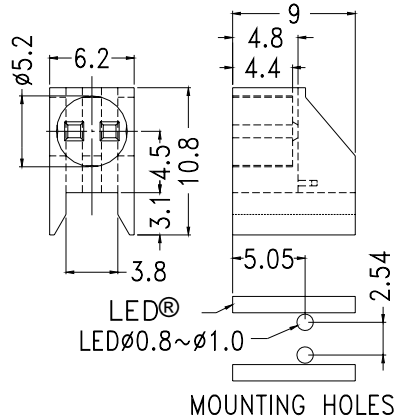

## RIGHT ANGLE LED HOUSING

- ┆ MATERIAL: NYLON 66(UL)
  - ┆ FLAME CLASS :94V-2
  - ┆ COLOR:BLACK
  - ┆ UNIT:mm
- Suitable for 5mm LED

PART NO	PACKAGE
YPLECK-502	1000

## RIGHT ANGLE LED HOUSING

- ┆ MATERIAL: NYLON 66(UL)
  - ┆ FLAME CLASS :94V-2
  - ┆ COLOR:BLACK
  - ┆ UNIT:mm
- Suitable for 5mm 3 pin bicolour LED

PART NO	PACKAGE
YPLECK-503	1000

## RIGHT ANGLE LED HOUSING

- ┆ MATERIAL: NYLON 66(UL) Suitable for 5mm LED
- ┆ FLAME CLASS :94V-2
- ┆ COLOR:BLACK
- ┆ UNIT:mm

PART NO	PACKAGE
YPLECK-507	1000

## RIGHT ANGLE LED HOUSING

- ┆ MATERIAL: NYLON 66(UL) Suitable for 5mm LED
- ┆ FLAME CLASS :94V-2
- ┆ COLOR:BLACK
- ┆ UNIT:mm

PART NO	PACKAGE
YPLECK-508	1000