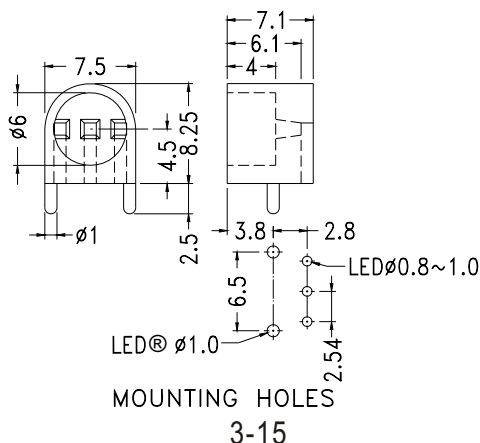

## RIGHT ANGLE LED HOUSING

- ┆ MATERIAL: NYLON 66(UL)
  - ┆ FLAME CLASS :94V-2
  - ┆ COLOR:BLACK
  - ┆ UNIT:mm
- Suitable for 5mm 3 pin bicolour LED

PART NO	PACKAGE
YPLECK-501	1000

## RIGHT ANGLE LED HOUSING

- ┆ MATERIAL: NYLON 66(UL)
  - ┆ FLAME CLASS :94V-2
  - ┆ COLOR:BLACK
  - ┆ UNIT:mm
- Suitable for 5mm LED

PART NO	PACKAGE
YPLECK-502	1000

## RIGHT ANGLE LED HOUSING

- ┆ MATERIAL: NYLON 66(UL)
  - ┆ FLAME CLASS :94V-2
  - ┆ COLOR:BLACK
  - ┆ UNIT:mm
- Suitable for 5mm 3 pin bicolour LED

PART NO	PACKAGE
YPLECK-503	1000

## RIGHT ANGLE LED HOUSING

- ┆ MATERIAL: NYLON 66(UL) Suitable for 5mm LED
- ┆ FLAME CLASS :94V-2
- ┆ COLOR:BLACK
- ┆ UNIT:mm

PART NO	PACKAGE
YPLECK-507	1000