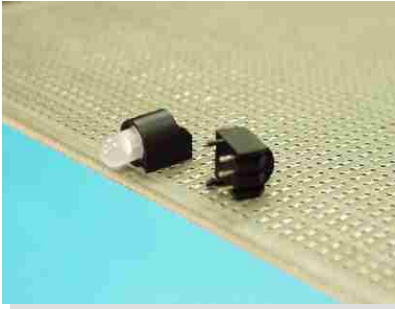

## RIGHT ANGLE LED HOUSING

- ┆ MATERIAL: NYLON 66(UL)
  - ┆ FLAME CLASS :94V-2
  - ┆ COLOR:BLACK
  - ┆ UNIT:mm
- Suitable for 5mm 3 pin bicolour LED

PART NO	PACKAGE
YPLECK-501	1000

## RIGHT ANGLE LED HOUSING

- ┆ MATERIAL: NYLON 66(UL)
  - ┆ FLAME CLASS :94V-2
  - ┆ COLOR:BLACK
  - ┆ UNIT:mm
- Suitable for 5mm LED

PART NO	PACKAGE
YPLECK-502	1000

## RIGHT ANGLE LED HOUSING

- ┆ MATERIAL: NYLON 66(UL)
  - ┆ FLAME CLASS :94V-2
  - ┆ COLOR:BLACK
  - ┆ UNIT:mm
- Suitable for 5mm 3 pin bicolour LED

PART NO	PACKAGE
YPLECK-503	1000

## RIGHT ANGLE LED HOUSING

- ┆ MATERIAL: NYLON 66(UL) Suitable for 5mm LED
- ┆ FLAME CLASS :94V-2
- ┆ COLOR:BLACK
- ┆ UNIT:mm

PART NO	PACKAGE
YPLECK-507	1000