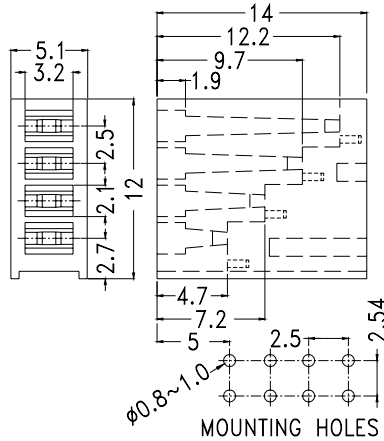

RIGHT ANGLE LED HOUSING

- ┆ MATERIAL:NYLON 66(UL)
- ┆ FLAME CLASS :94V-2/94V-0
- ┆ COLOR:BLACK
- ┆ UNIT:mm

PART NO	PACKAGE
YPLECD-341	1000

RIGHT ANGLE LED HOUSING

- ┆ MATERIAL:NYLON 66(UL)
- ┆ FLAME CLASS :94V-2
- ┆ COLOR:BLACK
- ┆ UNIT:mm

Suitable for 5mm 3pin bicolour LED

PART NO	PACKAGE
YPLECD-501	1000

RIGHT ANGLE LED HOUSING

- ┆ MATERIAL:NYLON 66(UL)
- ┆ FLAME CLASS :94V-2
- ┆ COLOR:BLACK
- ┆ UNIT:mm

Suitable for 5mm LED

PART NO	PACKAGE
YPLECD-502	2000

RIGHT ANGLE LED HOUSING

- ┆ MATERIAL: NYLON 66(UL)
- ┆ FLAME CLASS :94V-2
- ┆ COLOR: BLACK
- ┆ UNIT: mm

Suitable for 5mm LED

PART NO	PACKAGE
YPLECD-502S	2000

RIGHT ANGLE LED HOUSING - CLEAR

- ┆ MATERIAL: PC(UL)
- ┆ FLAME CLASS :94V-2
- ┆ COLOR: TRANSPARENT
- ┆ UNIT: mm

Suitable for 5mm LED

PART NO	PACKAGE
YPLECD-505	1000

RIGHT ANGLE LED HOUSING

- ┆ MATERIAL: NYLON 66(UL)
- ┆ FLAME CLASS :94V-2
- ┆ COLOR: BLACK
- ┆ UNIT: mm

Suitable for 5mm LED

PART NO	PACKAGE
YPLECD1L-2.5	2000