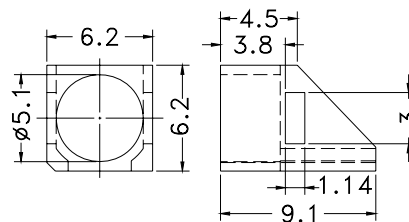

Suitable for 5mm 3pin bicolour LED

PART NO	PACKAGE
YPLECD-501	1000

RIGHT ANGLE LED HOUSING

- ┆ MATERIAL:NYLON 66(UL)
- ┆ FLAME CLASS :94V-2
- ┆ COLOR:BLACK
- ┆ UNIT:mm

Suitable for 5mm LED

PART NO	PACKAGE
YPLECD-502	2000

RIGHT ANGLE LED HOUSING

- ┆ MATERIAL: NYLON 66(UL)
- ┆ FLAME CLASS :94V-2
- ┆ COLOR: BLACK
- ┆ UNIT: mm

Suitable for 5mm LED

PART NO	PACKAGE
YPLECD-502S	2000

RIGHT ANGLE LED HOUSING - CLEAR

- ┆ MATERIAL: PC(UL)
- ┆ FLAME CLASS :94V-2
- ┆ COLOR: TRANSPARENT
- ┆ UNIT: mm

Suitable for 5mm LED

PART NO	PACKAGE
YPLECD-505	1000

RIGHT ANGLE LED HOUSING

- ┆ MATERIAL: NYLON 66(UL)
- ┆ FLAME CLASS :94V-2
- ┆ COLOR: BLACK
- ┆ UNIT: mm

Suitable for 5mm LED

PART NO	PACKAGE
YPLECD1L-2.5	2000