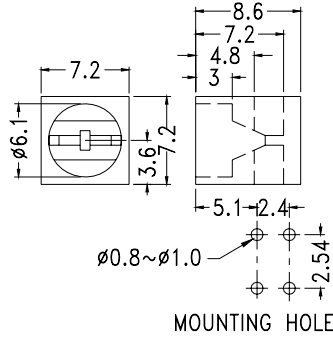

RIGHT ANGLE LED HOUSING

- ┆ MATERIAL: NYLON 66(UL)
- ┆ FLAME CLASS :94V-2
- ┆ COLOR:BLACK
- ┆ UNIT:mm

Suitable for 5mm 3 pin bicolour LED

PART NO	PACKAGE
YPLECD-503	1000

RIGHT ANGLE LED HOUSING

- ┆ MATERIAL: NYLON 66(UL)
- ┆ FLAME CLASS :94V-2
- ┆ COLOR:BLACK
- ┆ UNIT:mm

Suitable for 5mm LED