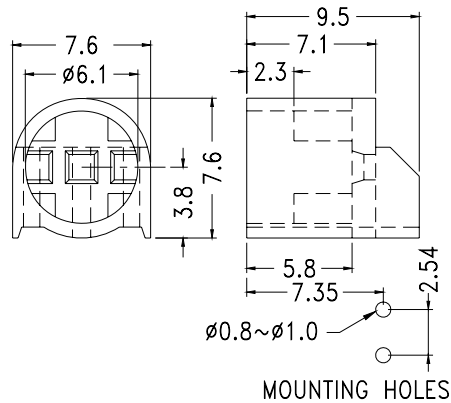

RIGHT ANGLE LED HOUSING

- ┆ MATERIAL:NYLON 66(UL)
- ┆ FLAME CLASS :94V-2/94V-0
- ┆ COLOR:BLACK
- ┆ UNIT:mm

PART NO	PACKAGE
YPLECD-341	1000

RIGHT ANGLE LED HOUSING

- ┆ MATERIAL:NYLON 66(UL)
- ┆ FLAME CLASS :94V-2
- ┆ COLOR:BLACK
- ┆ UNIT:mm

Suitable for 5mm 3pin bicolour LED

PART NO	PACKAGE
YPLECD-501	1000

RIGHT ANGLE LED HOUSING

- ┆ MATERIAL:NYLON 66(UL)
- ┆ FLAME CLASS :94V-2
- ┆ COLOR:BLACK
- ┆ UNIT:mm

Suitable for 5mm LED

PART NO	PACKAGE
YPLECD-502	2000

RIGHT ANGLE LED HOUSING

- ┆ MATERIAL: NYLON 66(UL)
- ┆ FLAME CLASS :94V-2
- ┆ COLOR: BLACK
- ┆ UNIT: mm

Suitable for 5mm LED

PART NO	PACKAGE
YPLECD-502S	2000

RIGHT ANGLE LED HOUSING - CLEAR

- ┆ MATERIAL: PC(UL)
- ┆ FLAME CLASS :94V-2
- ┆ COLOR: TRANSPARENT
- ┆ UNIT: mm

Suitable for 5mm LED

PART NO	PACKAGE
YPLECD-505	1000

RIGHT ANGLE LED HOUSING

- ┆ MATERIAL: NYLON 66(UL)
- ┆ FLAME CLASS :94V-2
- ┆ COLOR: BLACK
- ┆ UNIT: mm

Suitable for 5mm LED

PART NO	PACKAGE
YPLECD1L-2.5	2000