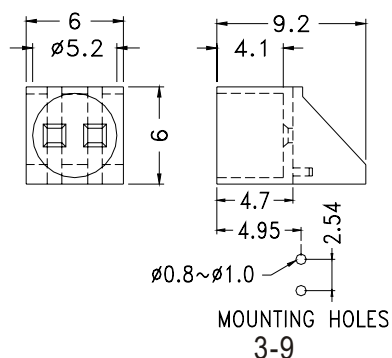

Suitable for 5mm 3pin bicolour LED

PART NO	PACKAGE
YPLECD-501	1000

RIGHT ANGLE LED HOUSING

- ┆ MATERIAL:NYLON 66(UL)
- ┆ FLAME CLASS :94V-2
- ┆ COLOR:BLACK
- ┆ UNIT:mm

Suitable for 5mm LED

PART NO	PACKAGE
YPLECD-502	2000

Suitable for 5mm LED

PART NO	PACKAGE
YPLECD-505	1000

RIGHT ANGLE LED HOUSING

- ┆ MATERIAL: NYLON 66(UL)
- ┆ FLAME CLASS :94V-2
- ┆ COLOR: BLACK
- ┆ UNIT: mm

Suitable for 5mm LED

PART NO	PACKAGE
YPLECD1L-2.5	2000