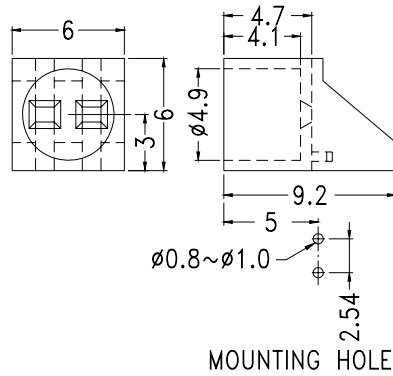

Suitable for 5mm 3pin bicolour LED

PART NO	PACKAGE
YPLECD-501	1000

RIGHT ANGLE LED HOUSING

- ┆ MATERIAL:NYLON 66(UL)
- ┆ FLAME CLASS :94V-2
- ┆ COLOR:BLACK
- ┆ UNIT:mm

Suitable for 5mm LED

PART NO	PACKAGE
YPLECD-502	2000

RIGHT ANGLE LED HOUSING

- ┆ MATERIAL: NYLON 66(UL)
- ┆ FLAME CLASS :94V-2
- ┆ COLOR: BLACK
- ┆ UNIT: mm

Suitable for 5mm LED

PART NO	PACKAGE
YPLECD-502S	2000

RIGHT ANGLE LED HOUSING - CLEAR

- ┆ MATERIAL: PC(UL)
- ┆ FLAME CLASS :94V-2
- ┆ COLOR: TRANSPARENT
- ┆ UNIT: mm

Suitable for 5mm LED

PART NO	PACKAGE
YPLECD-505	1000

RIGHT ANGLE LED HOUSING

- ┆ MATERIAL: NYLON 66(UL)
- ┆ FLAME CLASS :94V-2
- ┆ COLOR: BLACK
- ┆ UNIT: mm

Suitable for 5mm LED

PART NO	PACKAGE
YPLECD1L-2.5	2000