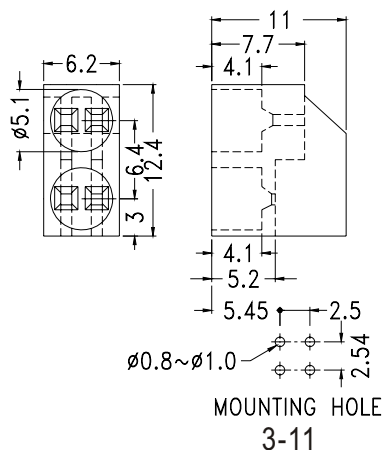

RIGHT ANGLE LED HOUSING

- ┆ MATERIAL: NYLON 66(UL)
- ┆ FLAME CLASS :94V-2
- ┆ COLOR:BLACK
- ┆ UNIT:mm

Suitable for 5mm 3 pin bicolour LED

PART NO	PACKAGE
YPLECD-503	1000

RIGHT ANGLE LED HOUSING

- ┆ MATERIAL: NYLON 66(UL)
- ┆ FLAME CLASS :94V-2
- ┆ COLOR:BLACK
- ┆ UNIT:mm

Suitable for 5mm LED

PART NO	PACKAGE
YPLECD-504	1000

RIGHT ANGLE LED HOUSING - 2 WAY

- ┆ MATERIAL: NYLON 66(UL)
- ┆ FLAME CLASS :94V-2
- ┆ COLOR:BLACK
- ┆ UNIT:mm

Suitable for 5mm LED

PART NO	PACKAGE
YPLECD-525	1000