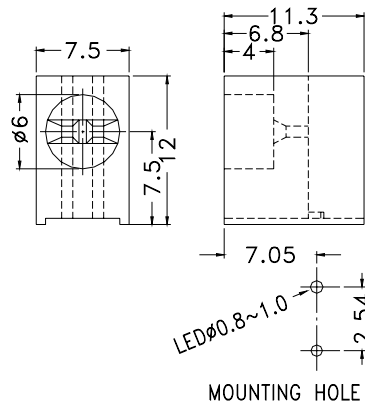

Suitable for 5mm LED

PART NO	PACKAGE
YPLECD-505	1000

RIGHT ANGLE LED HOUSING

- ┆ MATERIAL: NYLON 66(UL)
- ┆ FLAME CLASS :94V-2
- ┆ COLOR: BLACK
- ┆ UNIT: mm

Suitable for 5mm LED

PART NO	PACKAGE
YPLECD1L-2.5	2000

RIGHT ANGLE LED HOUSING

- ┆ MATERIAL: NYLON 66(UL)
- ┆ FLAME CLASS :94V-2
- ┆ COLOR:BLACK
- ┆ UNIT:mm

Suitable for 5mm 3 pin bicolour LED

PART NO	PACKAGE
YPLECD-503	1000

RIGHT ANGLE LED HOUSING

- ┆ MATERIAL: NYLON 66(UL)
- ┆ FLAME CLASS :94V-2
- ┆ COLOR:BLACK
- ┆ UNIT:mm

Suitable for 5mm LED

PART NO	PACKAGE
YPLECD-504	1000

RIGHT ANGLE LED HOUSING - 2 WAY

- ┆ MATERIAL: NYLON 66(UL)
- ┆ FLAME CLASS :94V-2
- ┆ COLOR:BLACK
- ┆ UNIT:mm

Suitable for 5mm LED

PART NO	PACKAGE
YPLECD-525	1000