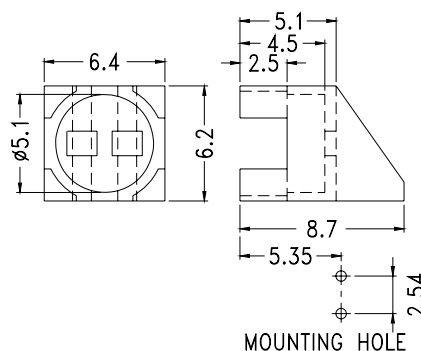

Suitable for 5mm LED

PART NO	PACKAGE
YPLECD-505	1000

RIGHT ANGLE LED HOUSING

- ┆ MATERIAL: NYLON 66(UL)
- ┆ FLAME CLASS :94V-2
- ┆ COLOR: BLACK
- ┆ UNIT: mm

Suitable for 5mm LED

PART NO	PACKAGE
YPLECD1L-2.5	2000