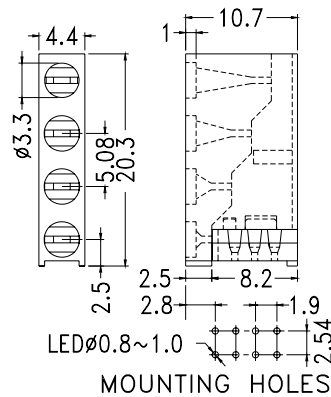

RIGHT ANGLE LED HOUSING - 3WAY

- ┆ MATERIAL: NYLON 66(UL)
- ┆ FLAME CLASS :94V-2
- ┆ COLOR:BLACK
- ┆ UNIT:mm

Suitable for 3 mm LED

PART NO	PACKAGE
YPKLCH-331	1000

RIGHT ANGLE LED HOUSING - 4 WAY

- ┆ MATERIAL: NYLON 66(UL)
- ┆ FLAME CLASS :94V-2
- ┆ COLOR:BLACK
- ┆ UNIT:mm

Suitable for 3 mm LED

PART NO	PACKAGE
YPKLCH-340	1000

RIGHT ANGLE LED HOUSING - 4 WAY

- ┆ MATERIAL: NYLON 66(UL)
- ┆ FLAME CLASS :94V-2
- ┆ COLOR:BLACK
- ┆ UNIT:mm

Suitable for 3 mm LED

PART NO	PACKAGE
YPKLCH-341	1000

RIGHT ANGLE LED HOUSING - 4 WAY

- ┆ MATERIAL: NYLON 66(UL)
- ┆ FLAME CLASS :94V-2
- ┆ COLOR: BLACK
- ┆ UNIT: mm

Suitable for 3 mm LED

PART NO	PACKAGE
YPKLCH-342	1000