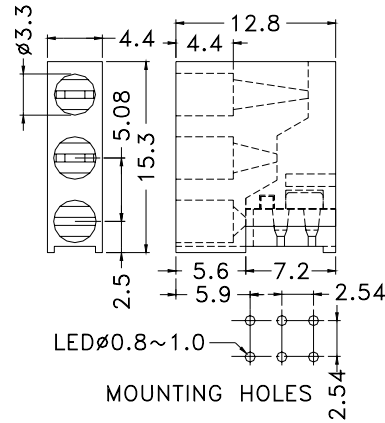

RIGHT ANGLE LED HOUSING - 3WAY

- ┆ MATERIAL: NYLON 66(UL)
- ┆ FLAME CLASS :94V-2
- ┆ COLOR:BLACK
- ┆ UNIT:mm

Suitable for 3 mm LED

PART NO	PACKAGE
YPKLCH-331	1000

RIGHT ANGLE LED HOUSING - 4 WAY

- ┆ MATERIAL: NYLON 66(UL)
- ┆ FLAME CLASS :94V-2
- ┆ COLOR:BLACK
- ┆ UNIT:mm

Suitable for 3 mm LED

PART NO	PACKAGE
YPKLCH-340	1000

RIGHT ANGLE LED HOUSING - 4 WAY

- ┆ MATERIAL: NYLON 66(UL)
- ┆ FLAME CLASS :94V-2
- ┆ COLOR:BLACK
- ┆ UNIT:mm

Suitable for 3 mm LED

PART NO	PACKAGE
YPKLCH-341	1000

RIGHT ANGLE LED HOUSING - 4 WAY

- ┆ MATERIAL: NYLON 66(UL)
- ┆ FLAME CLASS :94V-2
- ┆ COLOR: BLACK
- ┆ UNIT: mm

Suitable for 3 mm LED

PART NO	PACKAGE
YPKLCH-342	1000