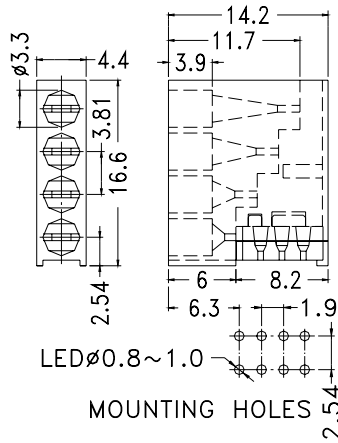

RIGHT ANGLE LED HOUSING - 3WAY

- ┆ MATERIAL: NYLON 66(UL)
- ┆ FLAME CLASS :94V-2
- ┆ COLOR:BLACK
- ┆ UNIT:mm

Suitable for 3 mm LED

PART NO	PACKAGE
YPKLCH-331	1000

RIGHT ANGLE LED HOUSING - 4 WAY

- ┆ MATERIAL: NYLON 66(UL)
- ┆ FLAME CLASS :94V-2
- ┆ COLOR:BLACK
- ┆ UNIT:mm

Suitable for 3 mm LED

PART NO	PACKAGE
YPKLCH-340	1000

RIGHT ANGLE LED HOUSING - 4 WAY

- ┆ MATERIAL: NYLON 66(UL)
- ┆ FLAME CLASS :94V-2
- ┆ COLOR:BLACK
- ┆ UNIT:mm

Suitable for 3 mm LED

PART NO	PACKAGE
YPKLCH-341	1000

RIGHT ANGLE LED HOUSING - 4 WAY

- ┆ MATERIAL: NYLON 66(UL)
- ┆ FLAME CLASS :94V-2
- ┆ COLOR: BLACK
- ┆ UNIT: mm

Suitable for 3 mm LED

PART NO	PACKAGE
YPKLCH-342	1000