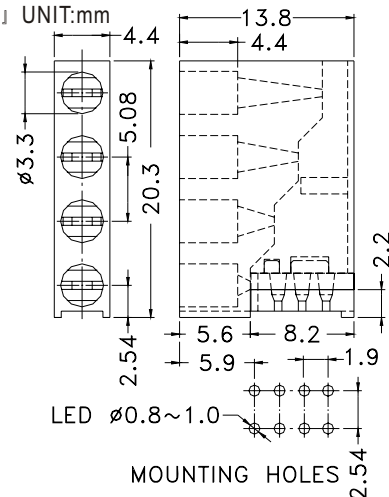

RIGHT ANGLE LED HOUSING - 3WAY

- ┆ MATERIAL: NYLON 66(UL)
- ┆ FLAME CLASS :94V-2
- ┆ COLOR:BLACK
- ┆ UNIT:mm

Suitable for 3 mm LED

PART NO	PACKAGE
YPKLCH-331	1000

RIGHT ANGLE LED HOUSING - 4 WAY

- ┆ MATERIAL: NYLON 66(UL)
- ┆ FLAME CLASS :94V-2
- ┆ COLOR:BLACK
- ┆ UNIT:mm

Suitable for 3 mm LED

PART NO	PACKAGE
YPKLCH-340	1000

RIGHT ANGLE LED HOUSING - 4 WAY

- ┆ MATERIAL: NYLON 66(UL)
- ┆ FLAME CLASS :94V-2
- ┆ COLOR:BLACK
- ┆ UNIT:mm

Suitable for 3 mm LED

PART NO	PACKAGE
YPKLCH-341	1000

RIGHT ANGLE LED HOUSING - 4 WAY

- ┆ MATERIAL: NYLON 66(UL)
- ┆ FLAME CLASS :94V-2
- ┆ COLOR: BLACK
- ┆ UNIT: mm

Suitable for 3 mm LED

PART NO	PACKAGE
YPKLCH-342	1000