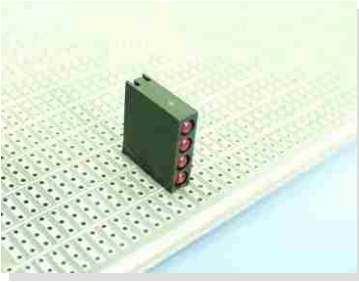

RIGHT ANGLE LED HOUSING - 3WAY

- ┆ MATERIAL: NYLON 66(UL)
- ┆ FLAME CLASS :94V-2
- ┆ COLOR:BLACK
- ┆ UNIT:mm

Suitable for 3 mm LED

PART NO	PACKAGE
YPKLCH-331	1000

RIGHT ANGLE LED HOUSING - 4 WAY

- ┆ MATERIAL: NYLON 66(UL)
- ┆ FLAME CLASS :94V-2
- ┆ COLOR:BLACK
- ┆ UNIT:mm

Suitable for 3 mm LED

PART NO	PACKAGE
YPKLCH-340	1000

RIGHT ANGLE LED HOUSING - 4 WAY

- ┆ MATERIAL: NYLON 66(UL)
- ┆ FLAME CLASS :94V-2
- ┆ COLOR:BLACK
- ┆ UNIT:mm

Suitable for 3 mm LED

PART NO	PACKAGE
YPKLCH-341	1000

RIGHT ANGLE LED HOUSING - 4 WAY

- ┆ MATERIAL: NYLON 66(UL)
- ┆ FLAME CLASS :94V-2
- ┆ COLOR: BLACK
- ┆ UNIT: mm

Suitable for 3 mm LED

PART NO	PACKAGE
YPKLCH-342	1000