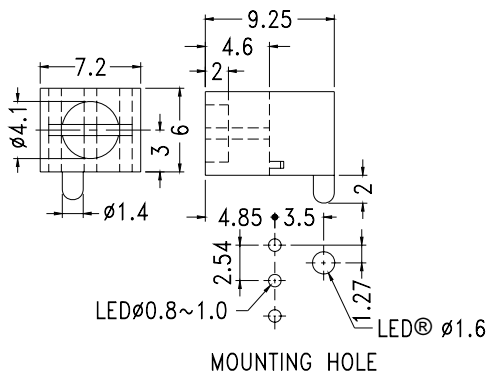

## RIGHT ANGLE LED HOUSING

- ┆ MATERIAL: NYLON 66(UL)
  - ┆ FLAME CLASS :94V-2
  - ┆ COLOR: BLACK
  - ┆ UNIT: mm
- Suitable for 3mm 3 pin bicolour LED

PART NO	PACKAGE
YPLECK-303	1000

## RIGHT ANGLE LED HOUSING

- ┆ MATERIAL: NYLON 66(UL)
  - ┆ FLAME CLASS :94V-2
  - ┆ COLOR: BLACK
  - ┆ UNIT: mm
- Suitable for 3mm LED

PART NO	PACKAGE
YPLECK-304	1000

## RIGHT ANGLE LED HOUSING - 2 WAY

- ┆ MATERIAL: NYLON 66(UL)
  - ┆ FLAME CLASS :94V-2
  - ┆ COLOR: BLACK
  - ┆ UNIT: mm
- Suitable for 3mm LED

PART NO	PACKAGE
YPLECK-307	1000