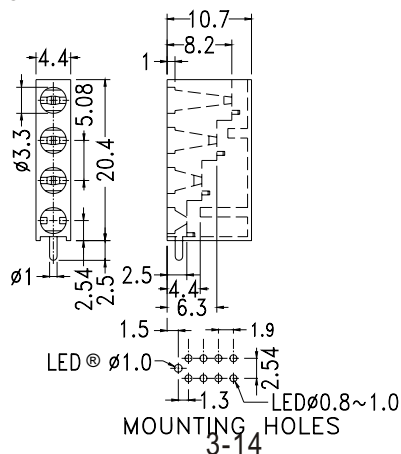

## RIGHT ANGLE LED HOUSING - 3 WAY

- ┆ MATERIAL: NYLON 66(UL) Suitable for 3mm LED
- ┆ FLAME CLASS :94V-2
- ┆ COLOR:BLACK
- ┆ UNIT:mm

PART NO	PACKAGE
YPLECK-330	1000

## RIGHT ANGLE LED HOUSING - 4 WAY

- ┆ MATERIAL: NYLON 66(UL) Suitable for 3mm LED
- ┆ FLAME CLASS :94V-2
- ┆ COLOR:BLACK
- ┆ UNIT:mm

PART NO	PACKAGE
YPLECK-340	1000