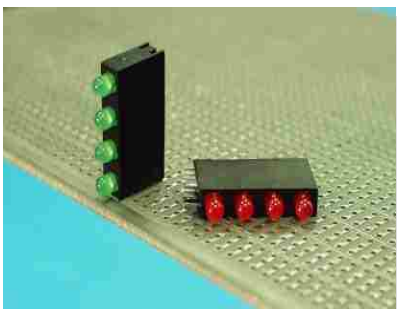

## RIGHT ANGLE LED HOUSING - 2 WAY

- ┆ MATERIAL: NYLON 66(UL)
  - ┆ FLAME CLASS :94V-2
  - ┆ COLOR: BLACK
  - ┆ UNIT: mm
- Suitable for 3mm LED

PART NO	PACKAGE
YPLECK-307	1000

## RIGHT ANGLE LED HOUSING - 2 WAY

- ┆ MATERIAL: NYLON 66(UL) Suitable for 3mm LED
- ┆ FLAME CLASS :94V-2
- ┆ COLOR:BLACK
- ┆ UNIT:mm

PART NO	PACKAGE
YPLECK-320	1000

## RIGHT ANGLE LED HOUSING - 3 WAY

- ┆ MATERIAL: NYLON 66(UL) Suitable for 3mm LED
- ┆ FLAME CLASS :94V-2
- ┆ COLOR:BLACK
- ┆ UNIT:mm

PART NO	PACKAGE
YPLECK-330	1000

## RIGHT ANGLE LED HOUSING - 4 WAY

- ┆ MATERIAL: NYLON 66(UL) Suitable for 3mm LED
- ┆ FLAME CLASS :94V-2
- ┆ COLOR:BLACK
- ┆ UNIT:mm

PART NO	PACKAGE
YPLECK-340	1000