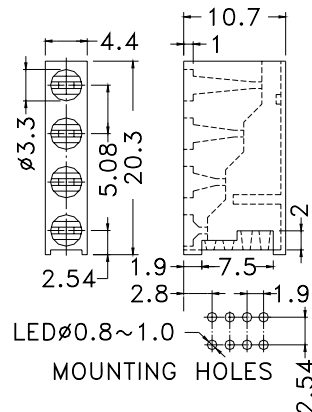

RIGHT ANGLE LED HOUSING - 4 WAY

- ┆ MATERIAL:NYLON 66(UL) Suitable for 3 mm LED
- ┆ FLAME CLASS :94V-2
- ┆ COLOR:BLACK
- ┆ UNIT:mm