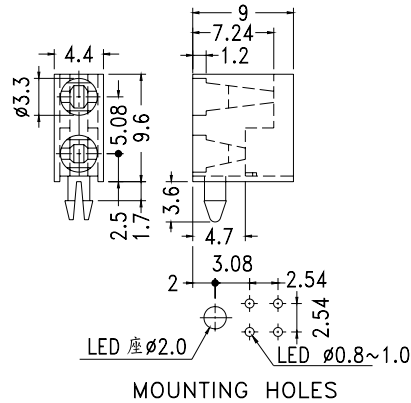

## RIGHT ANGLE LED HOUSING

- ┆ MATERIAL: NYLON 66(UL)
  - ┆ FLAME CLASS :94V-2
  - ┆ COLOR: BLACK
  - ┆ UNIT: mm
- Suitable for 3mm 3 pin bicolour LED

PART NO	PACKAGE
YPLECK-303	1000

## RIGHT ANGLE LED HOUSING

- ┆ MATERIAL: NYLON 66(UL)
  - ┆ FLAME CLASS :94V-2
  - ┆ COLOR: BLACK
  - ┆ UNIT: mm
- Suitable for 3mm LED

PART NO	PACKAGE
YPLECK-304	1000

## RIGHT ANGLE LED HOUSING - 2 WAY

- ┆ MATERIAL: NYLON 66(UL)
  - ┆ FLAME CLASS :94V-2
  - ┆ COLOR: BLACK
  - ┆ UNIT: mm
- Suitable for 3mm LED

PART NO	PACKAGE
YPLECK-307	1000

## RIGHT ANGLE LED HOUSING - 2 WAY

- ┆ MATERIAL: NYLON 66(UL) Suitable for 3mm LED
- ┆ FLAME CLASS :94V-2
- ┆ COLOR:BLACK
- ┆ UNIT:mm

PART NO	PACKAGE
YPLECK-320	1000