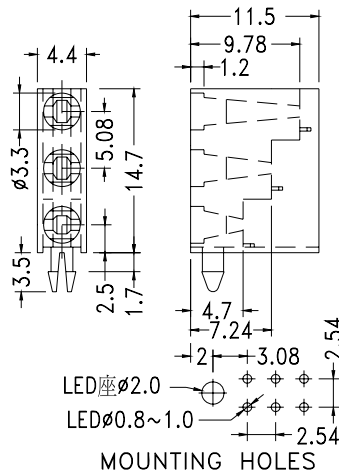

RIGHT ANGLE LED HOUSING - 3 WAY

- ┆ MATERIAL: NYLON 66(UL) Suitable for 3mm LED
- ┆ FLAME CLASS :94V-2
- ┆ COLOR:BLACK
- ┆ UNIT:mm