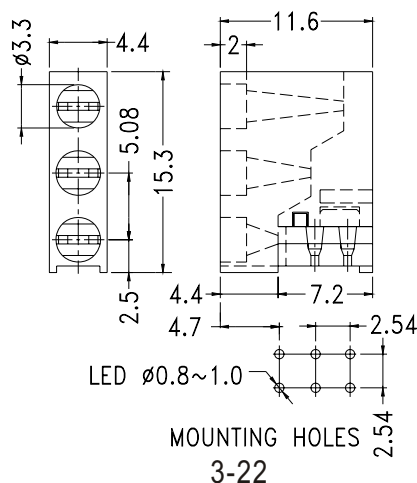

RIGHT ANGLE LED HOUSING - 3 WAY

- ┆ MATERIAL:NYLON 66(UL) Suitable for 3 mm LED
- ┆ FLAME CLASS :94V-2
- ┆ COLOR:BLACK
- ┆ UNIT:mm