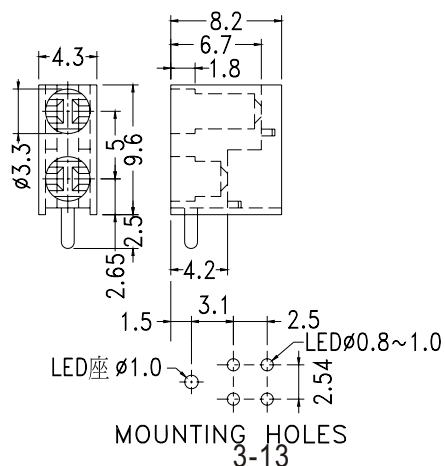

## RIGHT ANGLE LED HOUSING

- ┆ MATERIAL: NYLON 66(UL)
  - ┆ FLAME CLASS :94V-2
  - ┆ COLOR: BLACK
  - ┆ UNIT: mm
- Suitable for 3mm 3 pin bicolour LED

PART NO	PACKAGE
YPLECK-303	1000

## RIGHT ANGLE LED HOUSING

- ┆ MATERIAL: NYLON 66(UL)
  - ┆ FLAME CLASS :94V-2
  - ┆ COLOR: BLACK
  - ┆ UNIT: mm
- Suitable for 3mm LED

PART NO	PACKAGE
YPLECK-304	1000

## RIGHT ANGLE LED HOUSING - 2 WAY

- ┆ MATERIAL: NYLON 66(UL)
  - ┆ FLAME CLASS :94V-2
  - ┆ COLOR: BLACK
  - ┆ UNIT: mm
- Suitable for 3mm LED

PART NO	PACKAGE
YPLECK-307	1000

## RIGHT ANGLE LED HOUSING - 2 WAY

- ┆ MATERIAL: NYLON 66(UL) Suitable for 3mm LED
- ┆ FLAME CLASS :94V-2
- ┆ COLOR:BLACK
- ┆ UNIT:mm

PART NO	PACKAGE
YPLECK-320	1000