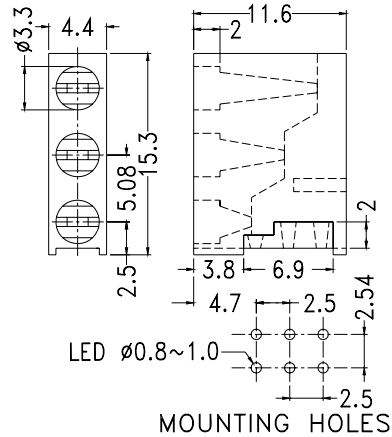

RIGHT ANGLE LED HOUSING - 3 WAY

- ┆ MATERIAL:NYLON 66(UL) Suitable for 3 mm LED
- ┆ FLAME CLASS :94V-2
- ┆ COLOR:BLACK
- ┆ UNIT:mm