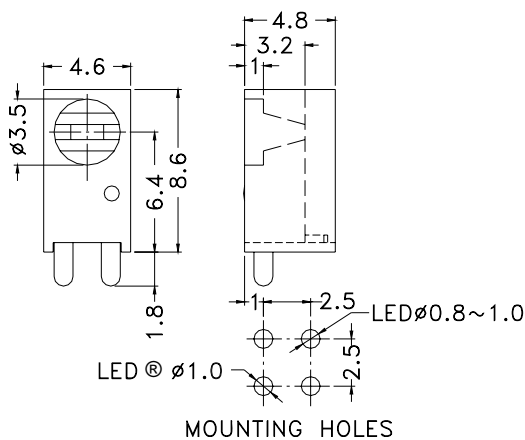

## RIGHT ANGLE LED HOUSING

- ┆ MATERIAL: NYLON 66(UL)
  - ┆ FLAME CLASS :94V-2
  - ┆ COLOR: BLACK
  - ┆ UNIT: mm
- Suitable for 3mm 3 pin bicolour LED

PART NO	PACKAGE
YPLECK-303	1000

## RIGHT ANGLE LED HOUSING

- ┆ MATERIAL: NYLON 66(UL)
  - ┆ FLAME CLASS :94V-2
  - ┆ COLOR: BLACK
  - ┆ UNIT: mm
- Suitable for 3mm LED

PART NO	PACKAGE
YPLECK-304	1000

## RIGHT ANGLE LED HOUSING - 2 WAY

- ┆ MATERIAL: NYLON 66(UL)
  - ┆ FLAME CLASS :94V-2
  - ┆ COLOR: BLACK
  - ┆ UNIT: mm
- Suitable for 3mm LED

PART NO	PACKAGE
YPLECK-307	1000