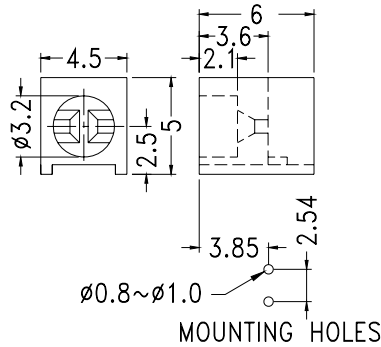

RIGHT ANGLE LED HOUSING

- ┆ MATERIAL: NYLON 66(UL)
- ┆ FLAME CLASS :94V-2
- ┆ COLOR:BLACK
- ┆ UNIT:mm

Suitable for 3mm LED

PART NO	PACKAGE
YPLECD313	2000

RIGHT ANGLE LED HOUSING

- ┆ MATERIAL: NYLON 66(UL)
- ┆ FLAME CLASS :94V-2
- ┆ COLOR:BLACK
- ┆ UNIT:mm

Suitable for 3mm LED