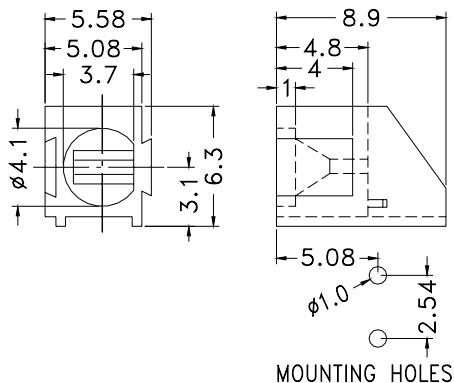

RIGHT ANGLE LED HOUSING

- ┆ MATERIAL: NYLON 66(UL)
- ┆ FLAME CLASS :94V-2
- ┆ COLOR:BLACK
- ┆ UNIT:mm

Suitable for 3mm LED

PART NO	PACKAGE
YPLECD-6301	2000

RIGHT ANGLE LED HOUSING

- ┆ MATERIAL: NYLON 66(UL)
- ┆ FLAME CLASS :94V-2
- ┆ COLOR:BLACK
- ┆ UNIT:mm

Suitable for 5mm LED