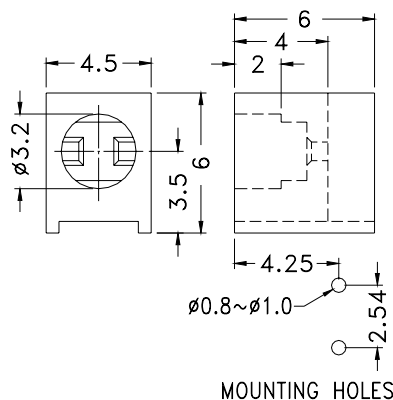

Suitable for 3mm LED

PART NO	PACKAGE
YPLECD314	2000

RIGHT ANGLE LED HOUSING

- ┆ MATERIAL: NYLON 66(UL)
- ┆ FLAME CLASS :94V-2
- ┆ COLOR:BLACK
- ┆ UNIT:mm

Suitable for 3mm LED

PART NO	PACKAGE
YPLECD316	2000

Suitable for 5mm LED

PART NO	PACKAGE
YPLECD-6501	2000

RIGHT ANGLE LED HOUSING - 2 WAY

- ┆ MATERIAL: NYLON 66(UL)
- ┆ FLAME CLASS :94V-2
- ┆ COLOR:BLACK
- ┆ UNIT:mm

Suitable for 3mm LED

PART NO	PACKAGE
YPLECD-6302	2000