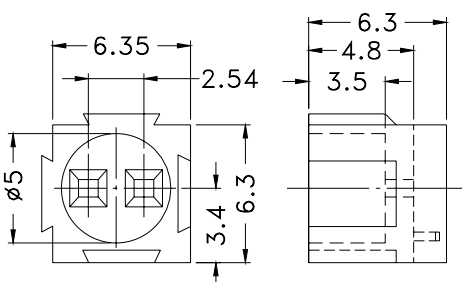

RIGHT ANGLE LED HOUSING

- ┆ MATERIAL: NYLON 66(UL)
- ┆ FLAME CLASS :94V-2
- ┆ COLOR:BLACK
- ┆ UNIT:mm

Suitable for 3mm LED

PART NO	PACKAGE
YPLECD-6301	2000

RIGHT ANGLE LED HOUSING

- ┆ MATERIAL: NYLON 66(UL)
- ┆ FLAME CLASS :94V-2
- ┆ COLOR:BLACK
- ┆ UNIT:mm

Suitable for 5mm LED

PART NO	PACKAGE
YPLECD-6501	2000

RIGHT ANGLE LED HOUSING - 2 WAY

- ┆ MATERIAL: NYLON 66(UL)
- ┆ FLAME CLASS :94V-2
- ┆ COLOR:BLACK
- ┆ UNIT:mm

Suitable for 3mm LED

PART NO	PACKAGE
YPLECD-6302	2000