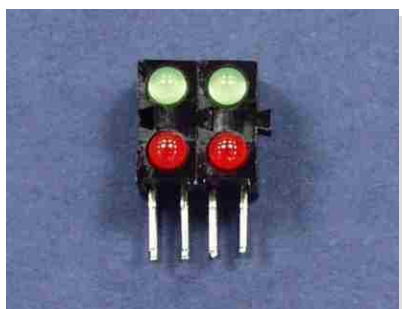

RIGHT ANGLE LED HOUSING

- ┆ MATERIAL: NYLON 66(UL)
- ┆ FLAME CLASS :94V-2
- ┆ COLOR:BLACK
- ┆ UNIT:mm

Suitable for 3mm LED

PART NO	PACKAGE
YPLECD313	2000

RIGHT ANGLE LED HOUSING

- ┆ MATERIAL: NYLON 66(UL)
- ┆ FLAME CLASS :94V-2
- ┆ COLOR:BLACK
- ┆ UNIT:mm

Suitable for 3mm LED

PART NO	PACKAGE
YPLECD314	2000

RIGHT ANGLE LED HOUSING

- ┆ MATERIAL: NYLON 66(UL)
- ┆ FLAME CLASS :94V-2
- ┆ COLOR:BLACK
- ┆ UNIT:mm

Suitable for 3mm LED

PART NO	PACKAGE
YPLECD316	2000

RIGHT ANGLE LED HOUSING

- ┆ MATERIAL: NYLON 66(UL)
- ┆ FLAME CLASS :94V-2
- ┆ COLOR:BLACK
- ┆ UNIT:mm

Suitable for 3mm LED

PART NO	PACKAGE
YPLECD-6301	2000

RIGHT ANGLE LED HOUSING

- ┆ MATERIAL: NYLON 66(UL)
- ┆ FLAME CLASS :94V-2
- ┆ COLOR:BLACK
- ┆ UNIT:mm

Suitable for 5mm LED

PART NO	PACKAGE
YPLECD-6501	2000

RIGHT ANGLE LED HOUSING - 2 WAY

- ┆ MATERIAL: NYLON 66(UL)
- ┆ FLAME CLASS :94V-2
- ┆ COLOR:BLACK
- ┆ UNIT:mm

Suitable for 3mm LED

PART NO	PACKAGE
YPLECD-6302	2000