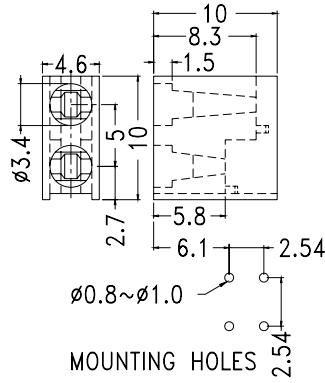

RIGHT ANGLE LED HOUSING - 2 WAY

- ┆ MATERIAL:NYLON 66(UL)
- ┆ FLAME CLASS :94V-2
- ┆ COLOR:BLACK
- ┆ UNIT:mm

Suitable for 3mm LED

PART NO	PACKAGE
YPLECD-308	1000

RIGHT ANGLE LED HOUSING - 2 WAY

- ┆ MATERIAL:NYLON 66(UL)
- ┆ FLAME CLASS :94V-2/94V-0
- ┆ COLOR:BLACK
- ┆ UNIT:mm

Suitable for 3mm 3 pin bicolour LED

PART NO	PACKAGE
YPLECD-310	1000

RIGHT ANGLE LED HOUSING - 2 WAY

- ┆ MATERIAL:NYLON 66(UL)
- ┆ FLAME CLASS :94V-2
- ┆ COLOR:BLACK
- ┆ UNIT:mm

Suitable for 3 mm LED

PART NO	PACKAGE
YPLECD-312	2000