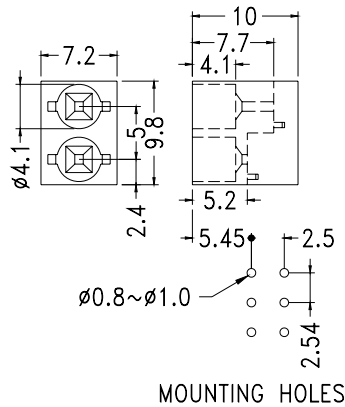

RIGHT ANGLE LED HOUSING - 2 WAY

- ┆ MATERIAL:NYLON 66(UL)
- ┆ FLAME CLASS :94V-2
- ┆ COLOR:BLACK
- ┆ UNIT:mm

Suitable for 3mm LED

PART NO	PACKAGE
YPLECD-308	1000

RIGHT ANGLE LED HOUSING - 2 WAY

- ┆ MATERIAL:NYLON 66(UL)
- ┆ FLAME CLASS :94V-2/94V-0
- ┆ COLOR:BLACK
- ┆ UNIT:mm

Suitable for 3mm 3 pin bicolour LED

PART NO	PACKAGE
YPLECD-310	1000

RIGHT ANGLE LED HOUSING - 2 WAY

- ┆ MATERIAL:NYLON 66(UL)
- ┆ FLAME CLASS :94V-2
- ┆ COLOR:BLACK
- ┆ UNIT:mm

Suitable for 3 mm LED

PART NO	PACKAGE
YPLECD-312	2000

Suitable for 5mm LED

PART NO	PACKAGE
YPLECD-6501	2000

RIGHT ANGLE LED HOUSING - 2 WAY

- ┆ MATERIAL: NYLON 66(UL)
- ┆ FLAME CLASS :94V-2
- ┆ COLOR:BLACK
- ┆ UNIT:mm

Suitable for 3mm LED

PART NO	PACKAGE
YPLECD-6302	2000