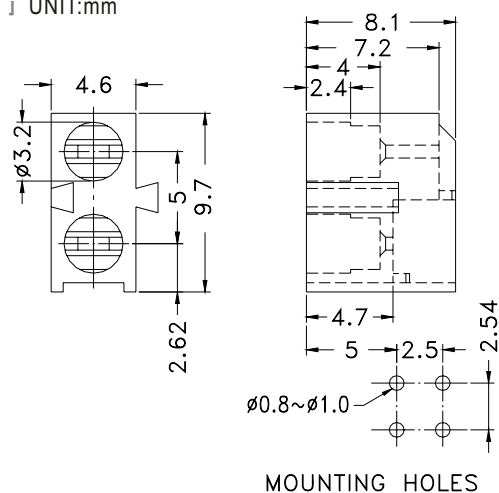

RIGHT ANGLE LED HOUSING

- ┆ MATERIAL: NYLON 66(UL)
- ┆ FLAME CLASS :94V-2
- ┆ COLOR:BLACK
- ┆ UNIT:mm

Suitable for 3mm LED

PART NO	PACKAGE
YPLECD-6301	2000

RIGHT ANGLE LED HOUSING

- ┆ MATERIAL: NYLON 66(UL)
- ┆ FLAME CLASS :94V-2
- ┆ COLOR:BLACK
- ┆ UNIT:mm

Suitable for 5mm LED

PART NO	PACKAGE
YPLECD-6501	2000

RIGHT ANGLE LED HOUSING - 2 WAY

- ┆ MATERIAL: NYLON 66(UL)
- ┆ FLAME CLASS :94V-2
- ┆ COLOR:BLACK
- ┆ UNIT:mm

Suitable for 3mm LED

PART NO	PACKAGE
YPLECD-6302	2000