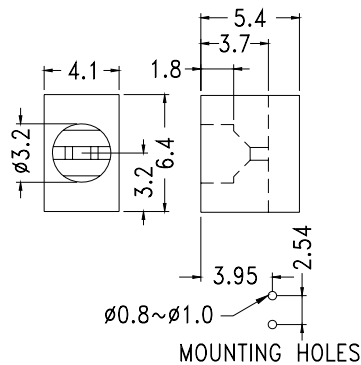

PART NO	PACKAGE
YPLECD314	2000

RIGHT ANGLE LED HOUSING

- ┆ MATERIAL: NYLON 66(UL)
- ┆ FLAME CLASS :94V-2
- ┆ COLOR:BLACK
- ┆ UNIT:mm

Suitable for 3mm LED