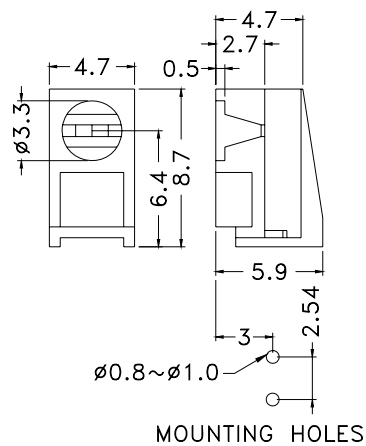

Suitable for 3mm 3 pin bicolour LED

PART NO	PACKAGE
YPLECD-310	1000

RIGHT ANGLE LED HOUSING - 2 WAY

- ┆ MATERIAL:NYLON 66(UL)
- ┆ FLAME CLASS :94V-2
- ┆ COLOR:BLACK
- ┆ UNIT:mm

Suitable for 3 mm LED

PART NO	PACKAGE
YPLECD-312	2000