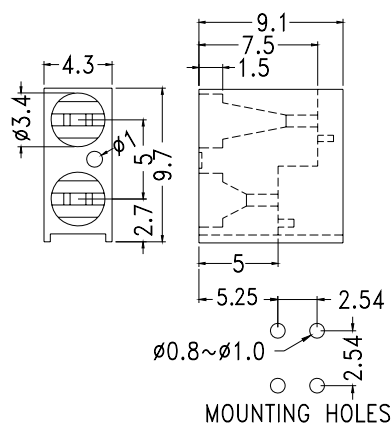

Suitable for 3mm LED

PART NO	PACKAGE
YPLECD-306	1000

RIGHT ANGLE LED HOUSING - 2 WAY

- ┆ MATERIAL:NYLON 66(UL)
- ┆ FLAME CLASS :94V-2
- ┆ COLOR:BLACK
- ┆ UNIT:mm

Suitable for 3mm LED

PART NO	PACKAGE
YPLECD-306(A)	1000

RIGHT ANGLE LED HOUSING - 2 WAY

- ┆ MATERIAL: NYLON 66(UL)
- ┆ FLAME CLASS :94V-2
- ┆ COLOR: BLACK
- ┆ UNIT: mm

Suitable for 3mm LED

PART NO	PACKAGE
YPLECD-306(B)	1000

RIGHT ANGLE LED HOUSING - 2 WAY

- ┆ MATERIAL: NYLON 66(UL)
- ┆ FLAME CLASS :94V-2
- ┆ COLOR: BLACK
- ┆ UNIT: mm