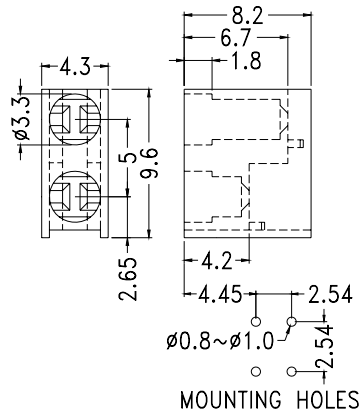

Suitable for 3mm LED

PART NO	PACKAGE
YPLECD-306	1000

RIGHT ANGLE LED HOUSING - 2 WAY

- ┆ MATERIAL:NYLON 66(UL)
- ┆ FLAME CLASS :94V-2
- ┆ COLOR:BLACK
- ┆ UNIT:mm

Suitable for 3mm LED

PART NO	PACKAGE
YPLECD-306(A)	1000

RIGHT ANGLE LED HOUSING - 2 WAY

- ┆ MATERIAL: NYLON 66(UL)
- ┆ FLAME CLASS :94V-2
- ┆ COLOR: BLACK
- ┆ UNIT: mm

Suitable for 3mm LED

PART NO	PACKAGE
YPLECD-306(B)	1000

RIGHT ANGLE LED HOUSING - 2 WAY

- ┆ MATERIAL: NYLON 66(UL)
- ┆ FLAME CLASS :94V-2
- ┆ COLOR: BLACK
- ┆ UNIT: mm

Suitable for 3mm LED

PART NO	PACKAGE
YPLECD-307	1000

RIGHT ANGLE LED HOUSING - 2 WAY

- ┆ MATERIAL: NYLON 66(UL)
- ┆ FLAME CLASS :94V-2
- ┆ COLOR: BLACK
- ┆ UNIT: mm

Suitable for 3mm LED

PART NO	PACKAGE
YPLECD-307(A)	1000