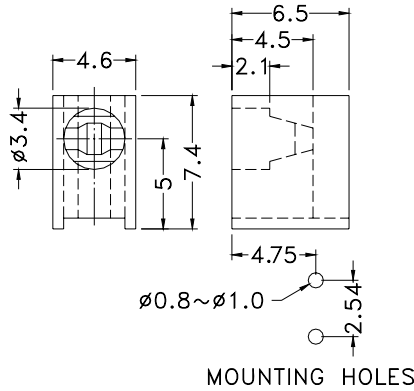

RIGHT ANGLE LED HOUSING

- ┆ MATERIAL:NYLON 66(UL)
- ┆ FLAME CLASS :94V-2
- ┆ COLOR:BLACK
- ┆ UNIT:mm

Suitable for 3mm LED

PART NO	PACKAGE
YPLECD-301	2000

RIGHT ANGLE LED HOUSING

- ┆ MATERIAL:NYLON 66(UL)
- ┆ FLAME CLASS :94V-2
- ┆ COLOR:BLACK
- ┆ UNIT:mm

Suitable for 3mm LED

PART NO	PACKAGE
YPLECD-301A	2000

RIGHT ANGLE LED HOUSING

- ┆ MATERIAL:NYLON 66(UL)
- ┆ FLAME CLASS :94V-2
- ┆ COLOR:BLACK
- ┆ UNIT:mm

Suitable for 3mm LED

PART NO	PACKAGE
YPLECD-301(B)	1000

Suitable for 3mm LED

PART NO	PACKAGE
YPLECD-306	1000

RIGHT ANGLE LED HOUSING - 2 WAY

- ┆ MATERIAL:NYLON 66(UL)
- ┆ FLAME CLASS :94V-2
- ┆ COLOR:BLACK
- ┆ UNIT:mm

Suitable for 3mm LED

PART NO	PACKAGE
YPLECD-306(A)	1000

Suitable for 3mm LED

PART NO	PACKAGE
YPLECD-307	1000

RIGHT ANGLE LED HOUSING - 2 WAY

- ┆ MATERIAL: NYLON 66(UL)
- ┆ FLAME CLASS :94V-2
- ┆ COLOR: BLACK
- ┆ UNIT: mm

Suitable for 3mm LED

PART NO	PACKAGE
YPLECD-307(A)	1000