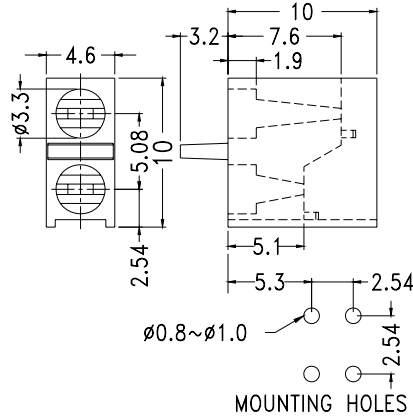

Suitable for 3mm LED

PART NO	PACKAGE
YPLECD-301A	2000

RIGHT ANGLE LED HOUSING

- ┆ MATERIAL:NYLON 66(UL)
- ┆ FLAME CLASS :94V-2
- ┆ COLOR:BLACK
- ┆ UNIT:mm

Suitable for 3mm LED

PART NO	PACKAGE
YPLECD-301(B)	1000

RIGHT ANGLE LED HOUSING

- ┆ MATERIAL:NYLON 66(UL)
- ┆ FLAME CLASS :94V-2
- ┆ COLOR:BLACK
- ┆ UNIT:mm

Suitable for 3mm LED

PART NO	PACKAGE
YPLECD-305	1000

RIGHT ANGLE LED HOUSING

- ┆ MATERIAL:NYLON 66(UL)
- ┆ FLAME CLASS :94V-2
- ┆ COLOR:BLACK
- ┆ UNIT:mm

Suitable for 3mm LED

PART NO	PACKAGE
YPLECD-306	1000

RIGHT ANGLE LED HOUSING - 2 WAY

- ┆ MATERIAL:NYLON 66(UL)
- ┆ FLAME CLASS :94V-2
- ┆ COLOR:BLACK
- ┆ UNIT:mm

Suitable for 3mm LED

PART NO	PACKAGE
YPLECD-306(A)	1000