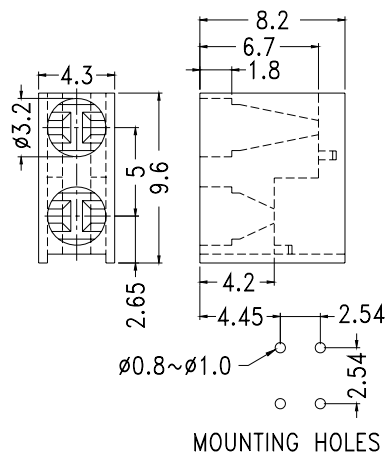

RIGHT ANGLE LED HOUSING - 2 WAY

- ┆ MATERIAL: NYLON 66(UL)
- ┆ FLAME CLASS :94V-2
- ┆ COLOR: BLACK
- ┆ UNIT: mm

Suitable for 3mm LED

PART NO	PACKAGE
YPLECD-306(B)	1000

RIGHT ANGLE LED HOUSING - 2 WAY

- ┆ MATERIAL: NYLON 66(UL)
- ┆ FLAME CLASS :94V-2
- ┆ COLOR: BLACK
- ┆ UNIT: mm

Suitable for 3mm LED

PART NO	PACKAGE
YPLECD-307	1000

RIGHT ANGLE LED HOUSING - 2 WAY

- ┆ MATERIAL: NYLON 66(UL)
- ┆ FLAME CLASS :94V-2
- ┆ COLOR: BLACK
- ┆ UNIT: mm

Suitable for 3mm LED

PART NO	PACKAGE
YPLECD-307(A)	1000