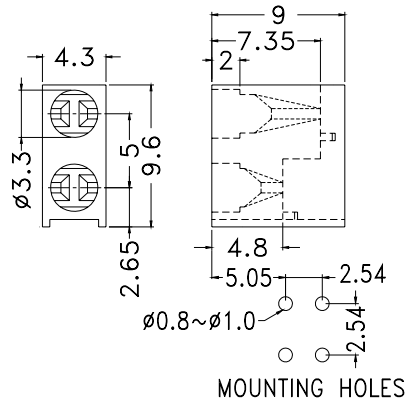

Suitable for 3mm LED

PART NO	PACKAGE
YPLECD-306	1000

RIGHT ANGLE LED HOUSING - 2 WAY

- ┆ MATERIAL:NYLON 66(UL)
- ┆ FLAME CLASS :94V-2
- ┆ COLOR:BLACK
- ┆ UNIT:mm

Suitable for 3mm LED

PART NO	PACKAGE
YPLECD-306(A)	1000

RIGHT ANGLE LED HOUSING - 2 WAY

- ┆ MATERIAL: NYLON 66(UL)
- ┆ FLAME CLASS :94V-2
- ┆ COLOR: BLACK
- ┆ UNIT: mm

Suitable for 3mm LED

PART NO	PACKAGE
YPLECD-306(B)	1000

RIGHT ANGLE LED HOUSING - 2 WAY

- ┆ MATERIAL: NYLON 66(UL)
- ┆ FLAME CLASS :94V-2
- ┆ COLOR: BLACK
- ┆ UNIT: mm

Suitable for 3mm LED

PART NO	PACKAGE
YPLECD-307	1000

RIGHT ANGLE LED HOUSING - 2 WAY

- ┆ MATERIAL: NYLON 66(UL)
- ┆ FLAME CLASS :94V-2
- ┆ COLOR: BLACK
- ┆ UNIT: mm

Suitable for 3mm LED

PART NO	PACKAGE
YPLECD-307(A)	1000