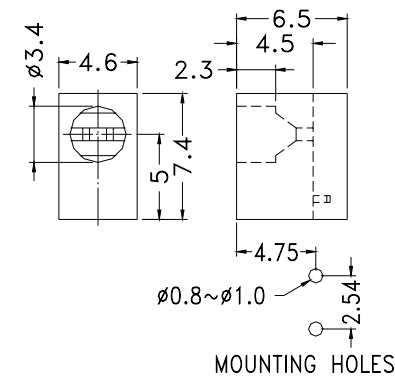

RIGHT ANGLE LED HOUSING

- ┆ MATERIAL:NYLON 66(UL)
- ┆ FLAME CLASS :94V-2
- ┆ COLOR:BLACK
- ┆ UNIT:mm

Suitable for 3mm LED

PART NO	PACKAGE
YPLECD-301	2000

RIGHT ANGLE LED HOUSING

- ┆ MATERIAL:NYLON 66(UL)
- ┆ FLAME CLASS :94V-2
- ┆ COLOR:BLACK
- ┆ UNIT:mm

Suitable for 3mm LED

PART NO	PACKAGE
YPLECD-301A	2000

RIGHT ANGLE LED HOUSING

- ┆ MATERIAL:NYLON 66(UL)
- ┆ FLAME CLASS :94V-2
- ┆ COLOR:BLACK
- ┆ UNIT:mm

Suitable for 3mm LED

PART NO	PACKAGE
YPLECD-301(B)	1000

Suitable for 3mm LED

PART NO	PACKAGE
YPLECD-306	1000

RIGHT ANGLE LED HOUSING - 2 WAY

- ┆ MATERIAL:NYLON 66(UL)
- ┆ FLAME CLASS :94V-2
- ┆ COLOR:BLACK
- ┆ UNIT:mm

Suitable for 3mm LED

PART NO	PACKAGE
YPLECD-306(A)	1000

Suitable for 3mm LED

PART NO	PACKAGE
YPLECD-307	1000

RIGHT ANGLE LED HOUSING - 2 WAY

- ┆ MATERIAL: NYLON 66(UL)
- ┆ FLAME CLASS :94V-2
- ┆ COLOR: BLACK
- ┆ UNIT: mm

Suitable for 3mm LED

PART NO	PACKAGE
YPLECD-307(A)	1000