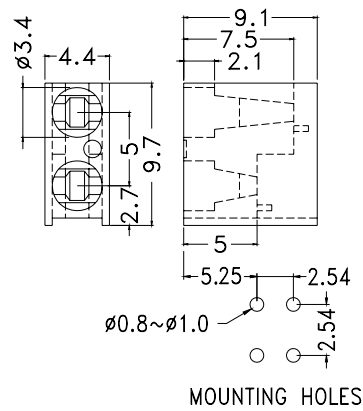

RIGHT ANGLE LED HOUSING

- ┆ MATERIAL:NYLON 66(UL)
- ┆ FLAME CLASS :94V-2
- ┆ COLOR:BLACK
- ┆ UNIT:mm

Suitable for 3mm LED

PART NO	PACKAGE
YPLECD-305	1000

RIGHT ANGLE LED HOUSING

- ┆ MATERIAL:NYLON 66(UL)
- ┆ FLAME CLASS :94V-2
- ┆ COLOR:BLACK
- ┆ UNIT:mm

Suitable for 3mm LED

PART NO	PACKAGE
YPLECD-306	1000

RIGHT ANGLE LED HOUSING - 2 WAY

- ┆ MATERIAL:NYLON 66(UL)
- ┆ FLAME CLASS :94V-2
- ┆ COLOR:BLACK
- ┆ UNIT:mm

Suitable for 3mm LED

PART NO	PACKAGE
YPLECD-306(A)	1000