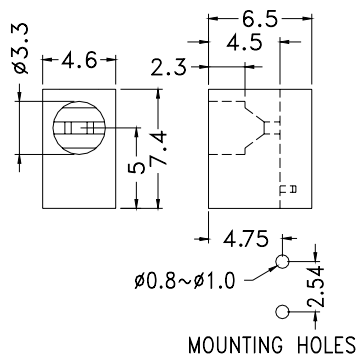

Suitable for 3mm LED

PART NO	PACKAGE
YPLECD-301A	2000

RIGHT ANGLE LED HOUSING

- ┆ MATERIAL:NYLON 66(UL)
- ┆ FLAME CLASS :94V-2
- ┆ COLOR:BLACK
- ┆ UNIT:mm

Suitable for 3mm LED

PART NO	PACKAGE
YPLECD-301(B)	1000

Suitable for 3mm LED

PART NO	PACKAGE
YPLECD-306	1000

RIGHT ANGLE LED HOUSING - 2 WAY

- ┆ MATERIAL:NYLON 66(UL)
- ┆ FLAME CLASS :94V-2
- ┆ COLOR:BLACK
- ┆ UNIT:mm

Suitable for 3mm LED

PART NO	PACKAGE
YPLECD-306(A)	1000